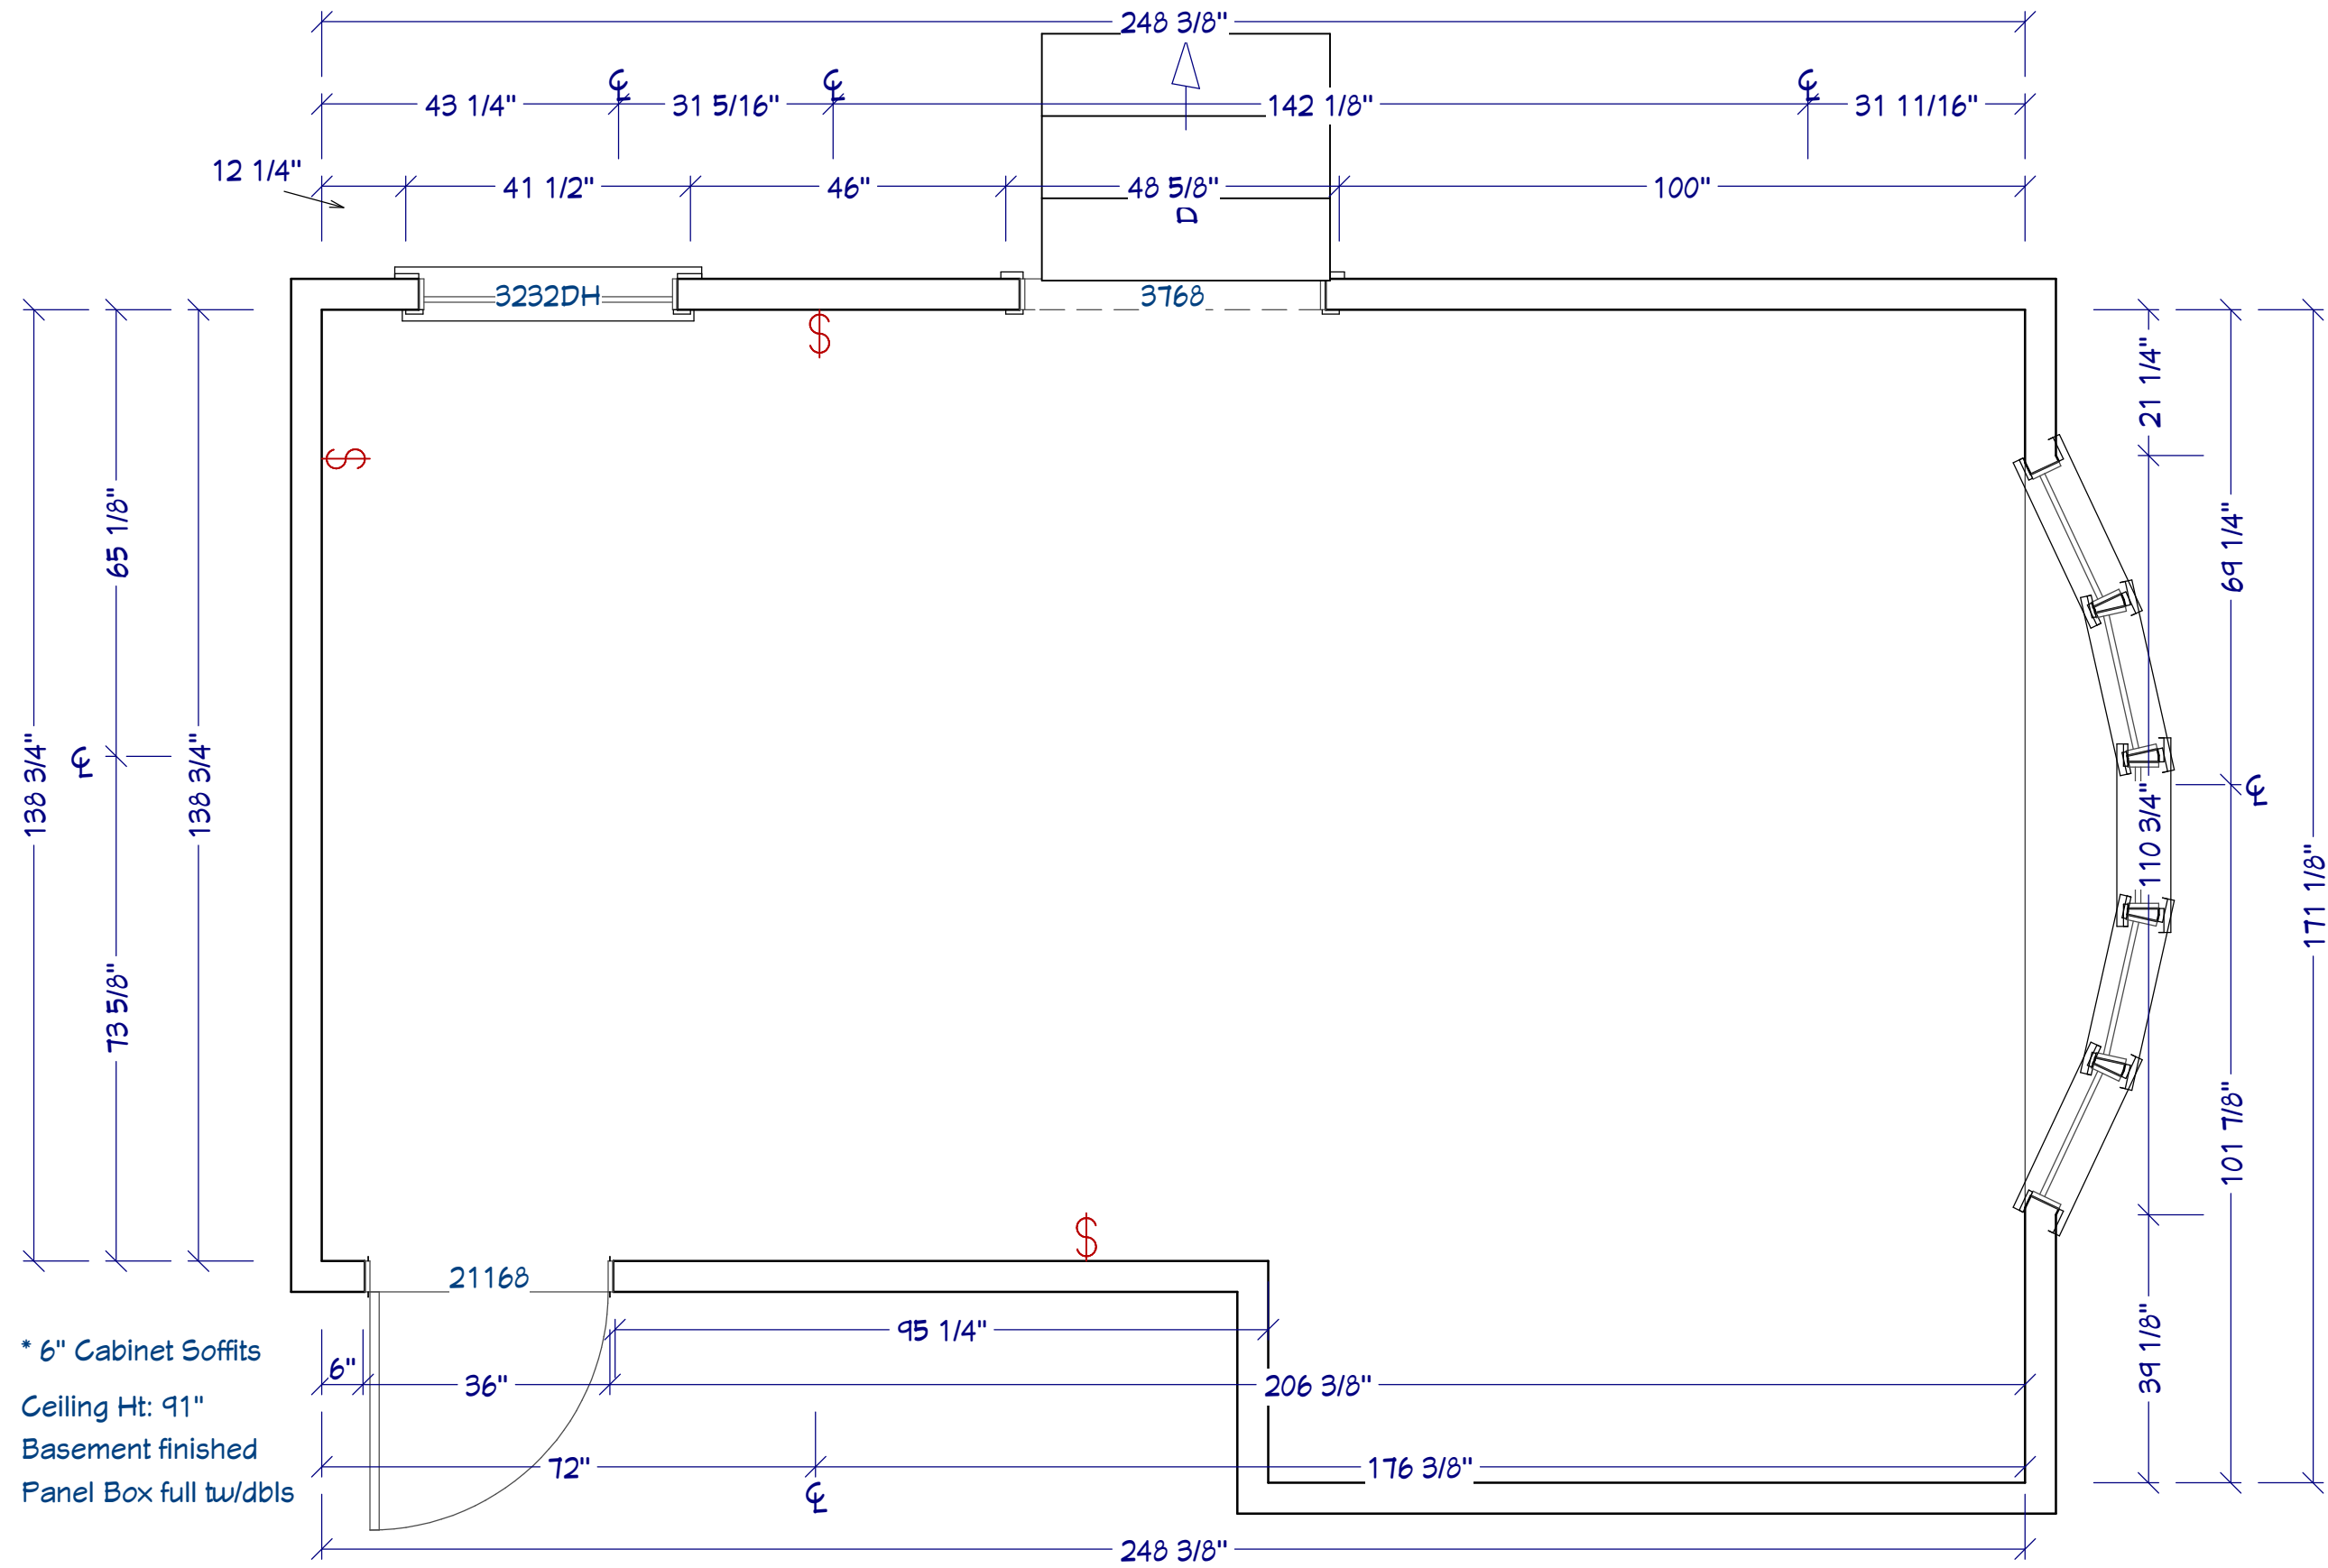

* 6" Cabinet Soffits
 Ceiling Ht: 91"
 Basement finished
 Panel Box full tw/dbls

DRAWINGS PROVIDED BY:
GREAT SPACES, INC.
 245 ARLINGTON STREET
 ACTON, MA 01720

PERSPECTIVE VIEWS ARE FOR OVERALL DESIGN RENDITION;
 COLORS, TILE PATTERN, FIXTURES, ACCESSORIES, ETC. MAY NOT
 BE DEPICTED AS ACTUAL ITEMS PURCHASED

PROJECT DESCRIPTION:
MALAKIAN RESIDENCE
 184 Littlefield Rd Boxborough 01719

PHASE 1 DESIGN:
AS BUILT

DESIGNER:	SCALE:	DATE:
KA	1/2"	2/24/2022

* 6" Cabinet Soffits
 Ceiling Ht: 91"
 Basement finished
 Panel Box full tw/dbls

PROJECT DESCRIPTION:
MALAKIAN RESIDENCE
 184 Littlefield Rd Boxborough 01719

PHASE 1 DESIGN:

DESIGNER:	SCALE:	DATE:
KA	1/2"	2/24/2022

* 6" Cabinet Soffits
 Ceiling Ht: 91"
 Basement finished
 Panel Box full tw/dbls