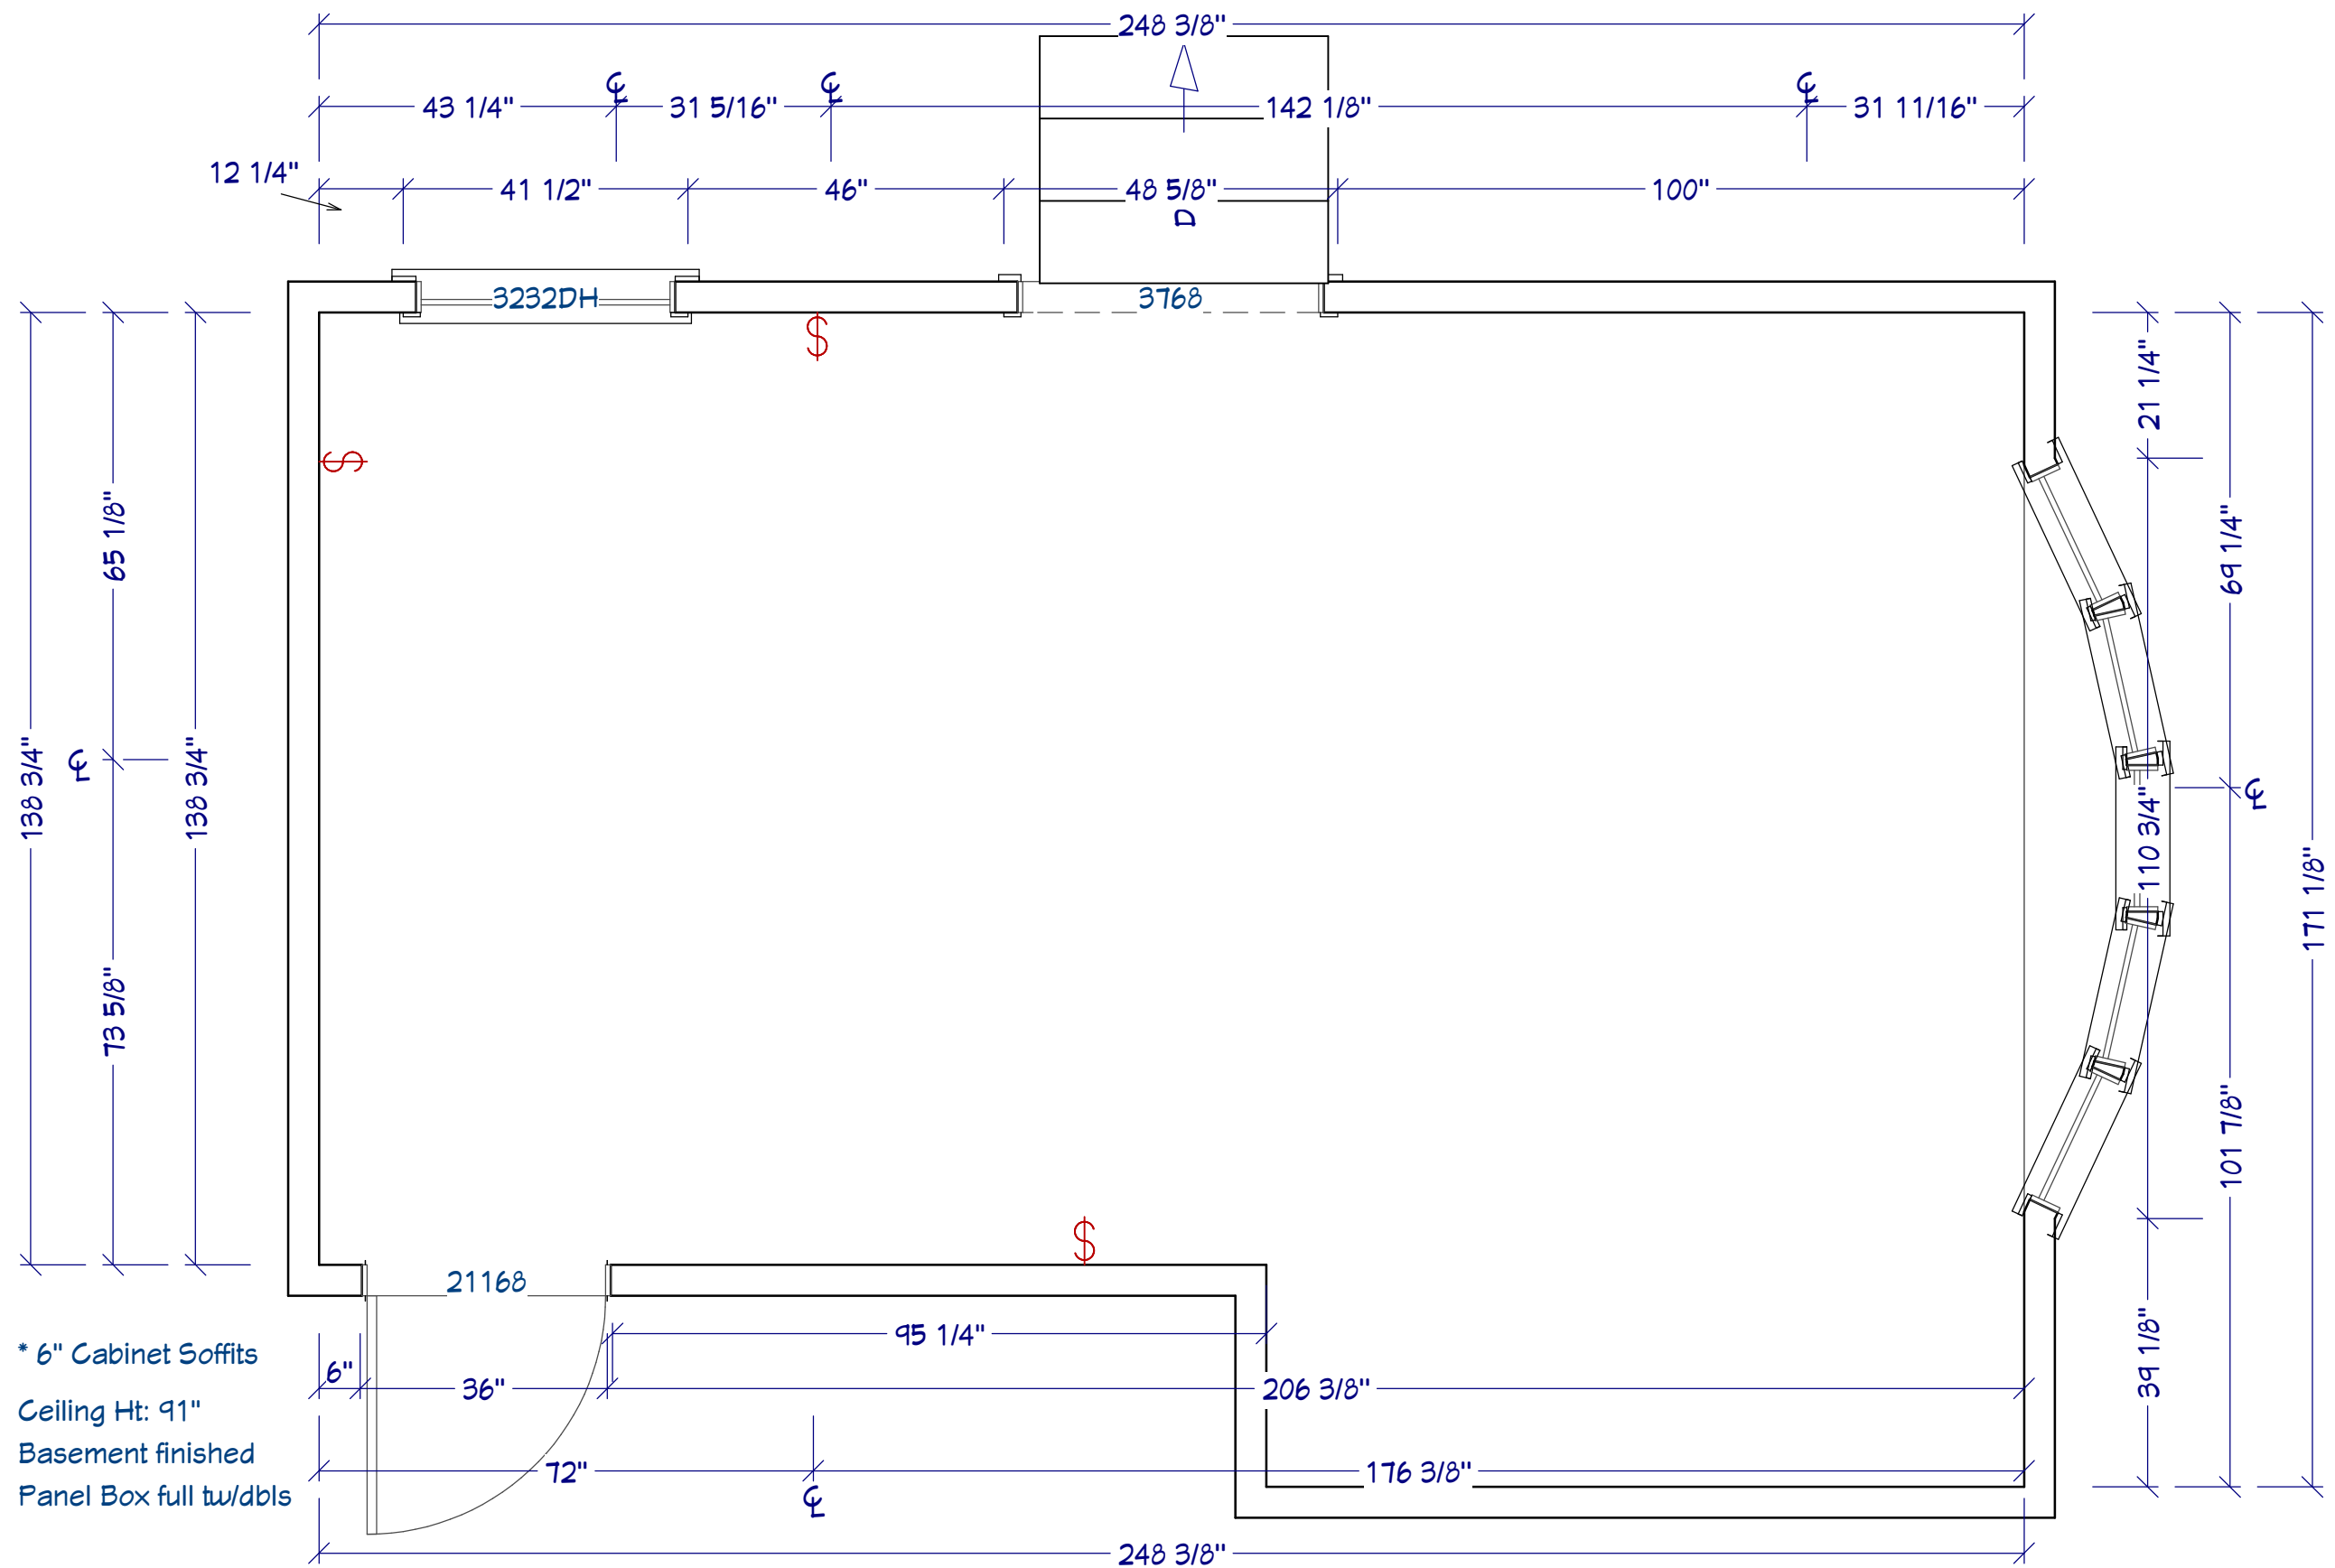

PROJECT DESCRIPTION:
MALAKIAN RESIDENCE
 184 Littlefield Rd Boxborough 01719

PHASE 1 DESIGN:

DESIGNER:	SCALE:	DATE:
KA	1/2"	2/24/2022

* 6" Cabinet Soffits
 Ceiling Ht: 91"
 Basement finished
 Panel Box full tw/dbls

PROJECT DESCRIPTION:
MALAKIAN RESIDENCE
 184 Littlefield Rd Boxborough 01719

PHASE 1 DESIGN:

DESIGNER:	SCALE:	DATE:
KA	1/2"	2/24/2022