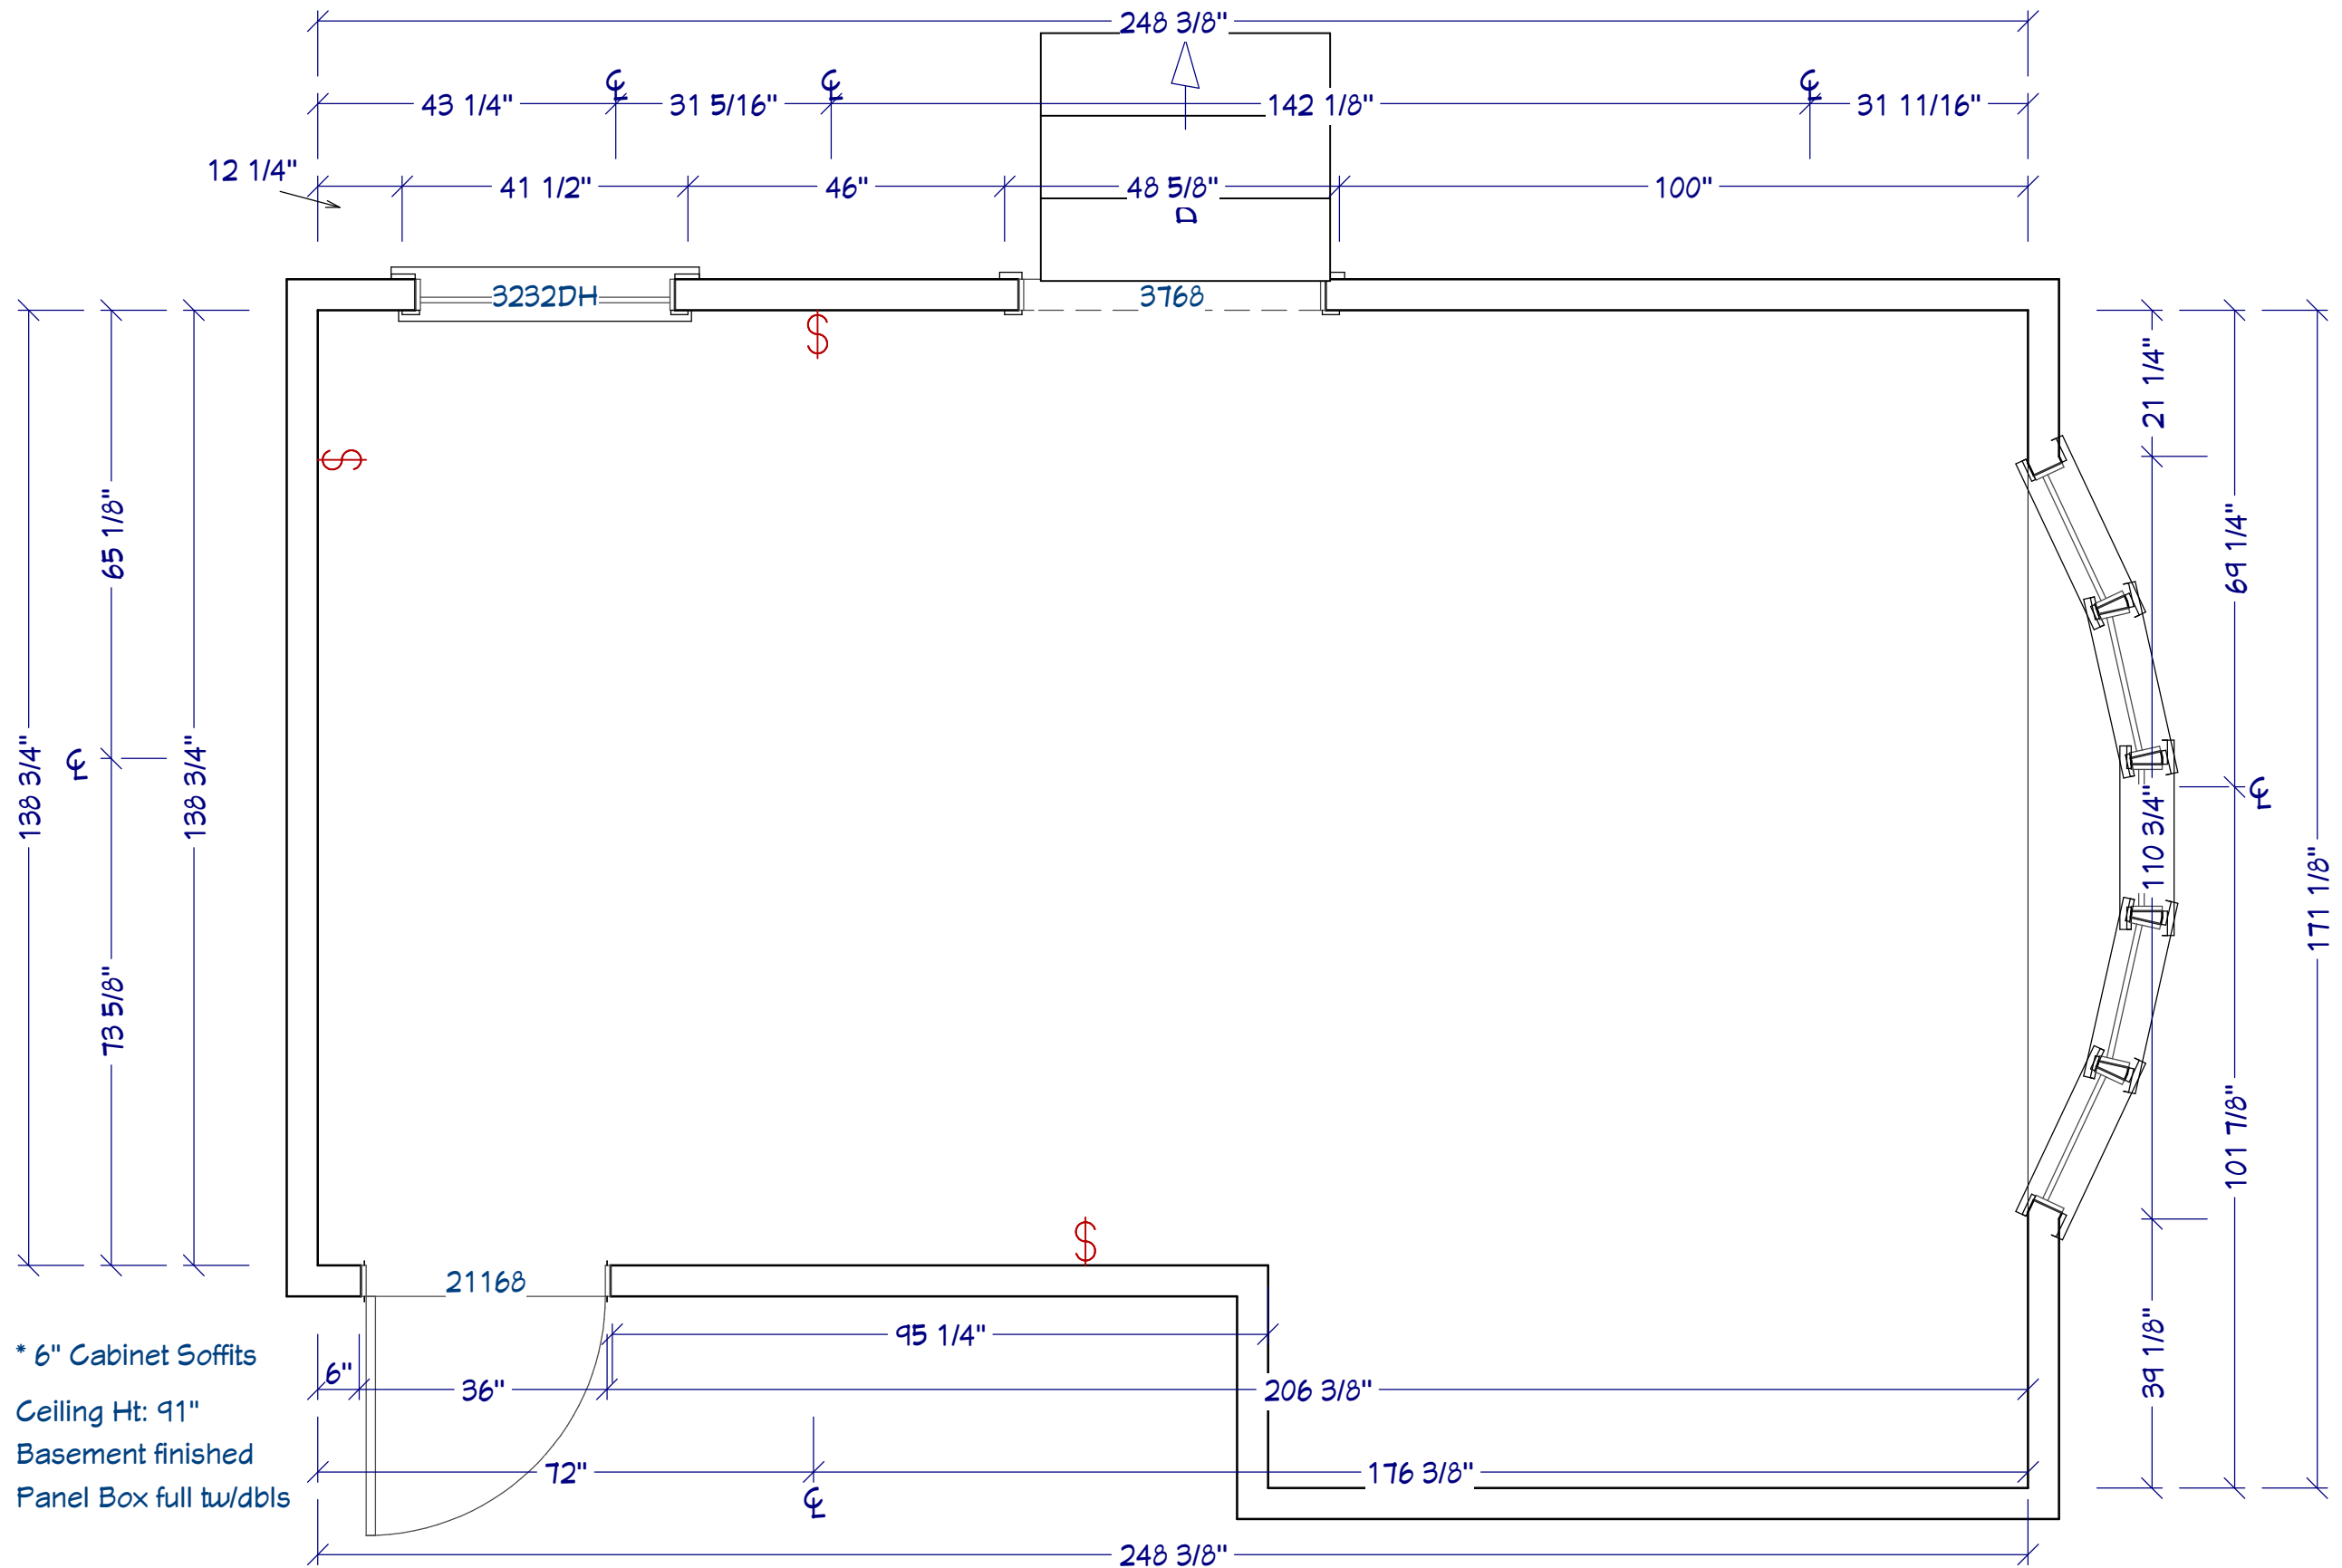

* 6" Cabinet Soffits
 Ceiling Ht: 91"
 Basement finished
 Panel Box full tw/dbls

DRAWINGS PROVIDED BY:
GREAT SPACES, INC.
 245 ARLINGTON STREET
 ACTON, MA 01720

PERSPECTIVE VIEWS ARE FOR OVERALL DESIGN RENDITION;
 COLORS, TILE PATTERN, FIXTURES, ACCESSORIES, ETC. MAY NOT
 BE DEPICTED AS ACTUAL ITEMS PURCHASED

PROJECT DESCRIPTION:
MALAKIAN RESIDENCE
 184 Littlefield Rd Boxborough 01719

PHASE 1 DESIGN:
AS BUILT

DESIGNER:	SCALE:	DATE:
KA	1/2"	2/24/2022

* 6" Cabinet Soffits
 Ceiling Ht: 91"
 Basement finished
 Panel Box full tw/dbls

PROJECT DESCRIPTION:
MALAKIAN RESIDENCE
 184 Littlefield Rd Boxborough 01719

PHASE 1 DESIGN:

DESIGNER:	SCALE:	DATE:
KA	1/2"	2/24/2022

* 6" Cabinet Soffits
 Ceiling Ht: 91"
 Basement finished
 Panel Box full tw/dbls