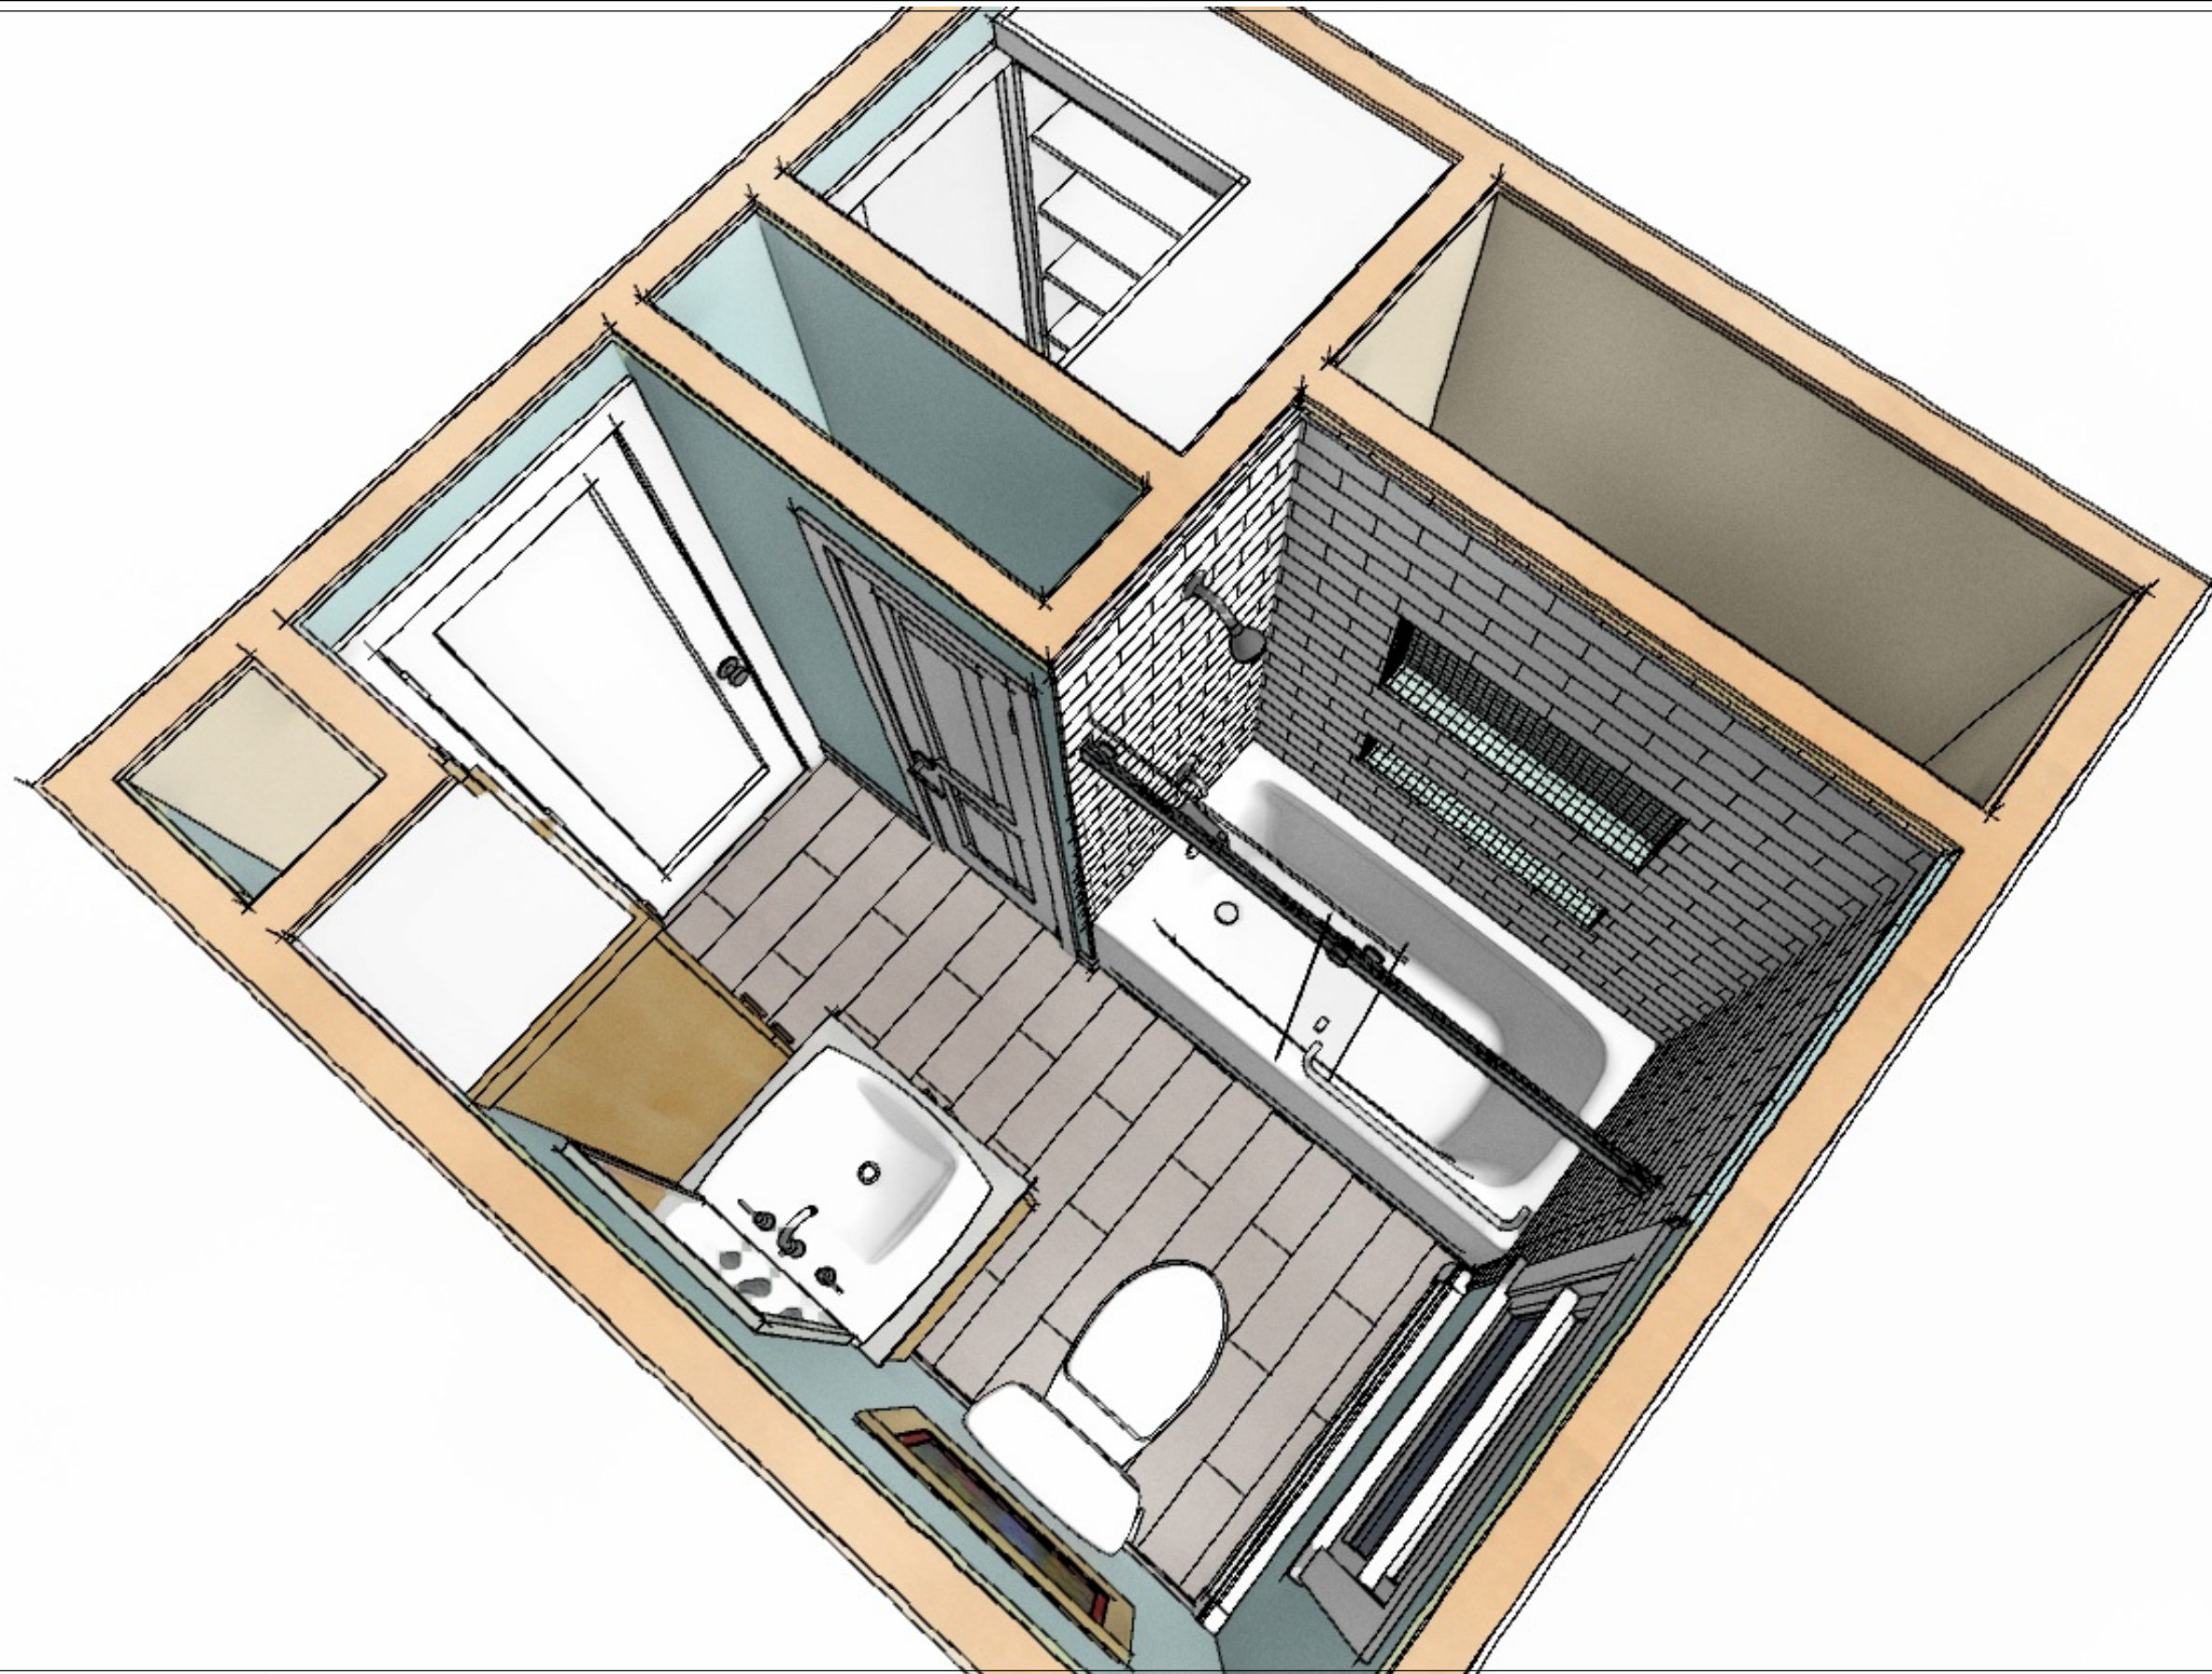

PROJECT DESCRIPTION:  
**BOUHRUM RESIDENCE**  
 96 Pleasant Street, Berlin, 01503

PHASE 1 DESIGN:  
**HALL BATHROOM**  
 OPTION 1A

DESIGNER:	SCALE:	DATE:
KA		4/8/2022

DRAWINGS PROVIDED BY:  
**GREAT SPACES, INC.**  
 245 ARLINGTON STREET  
 ACTON, MA 01720