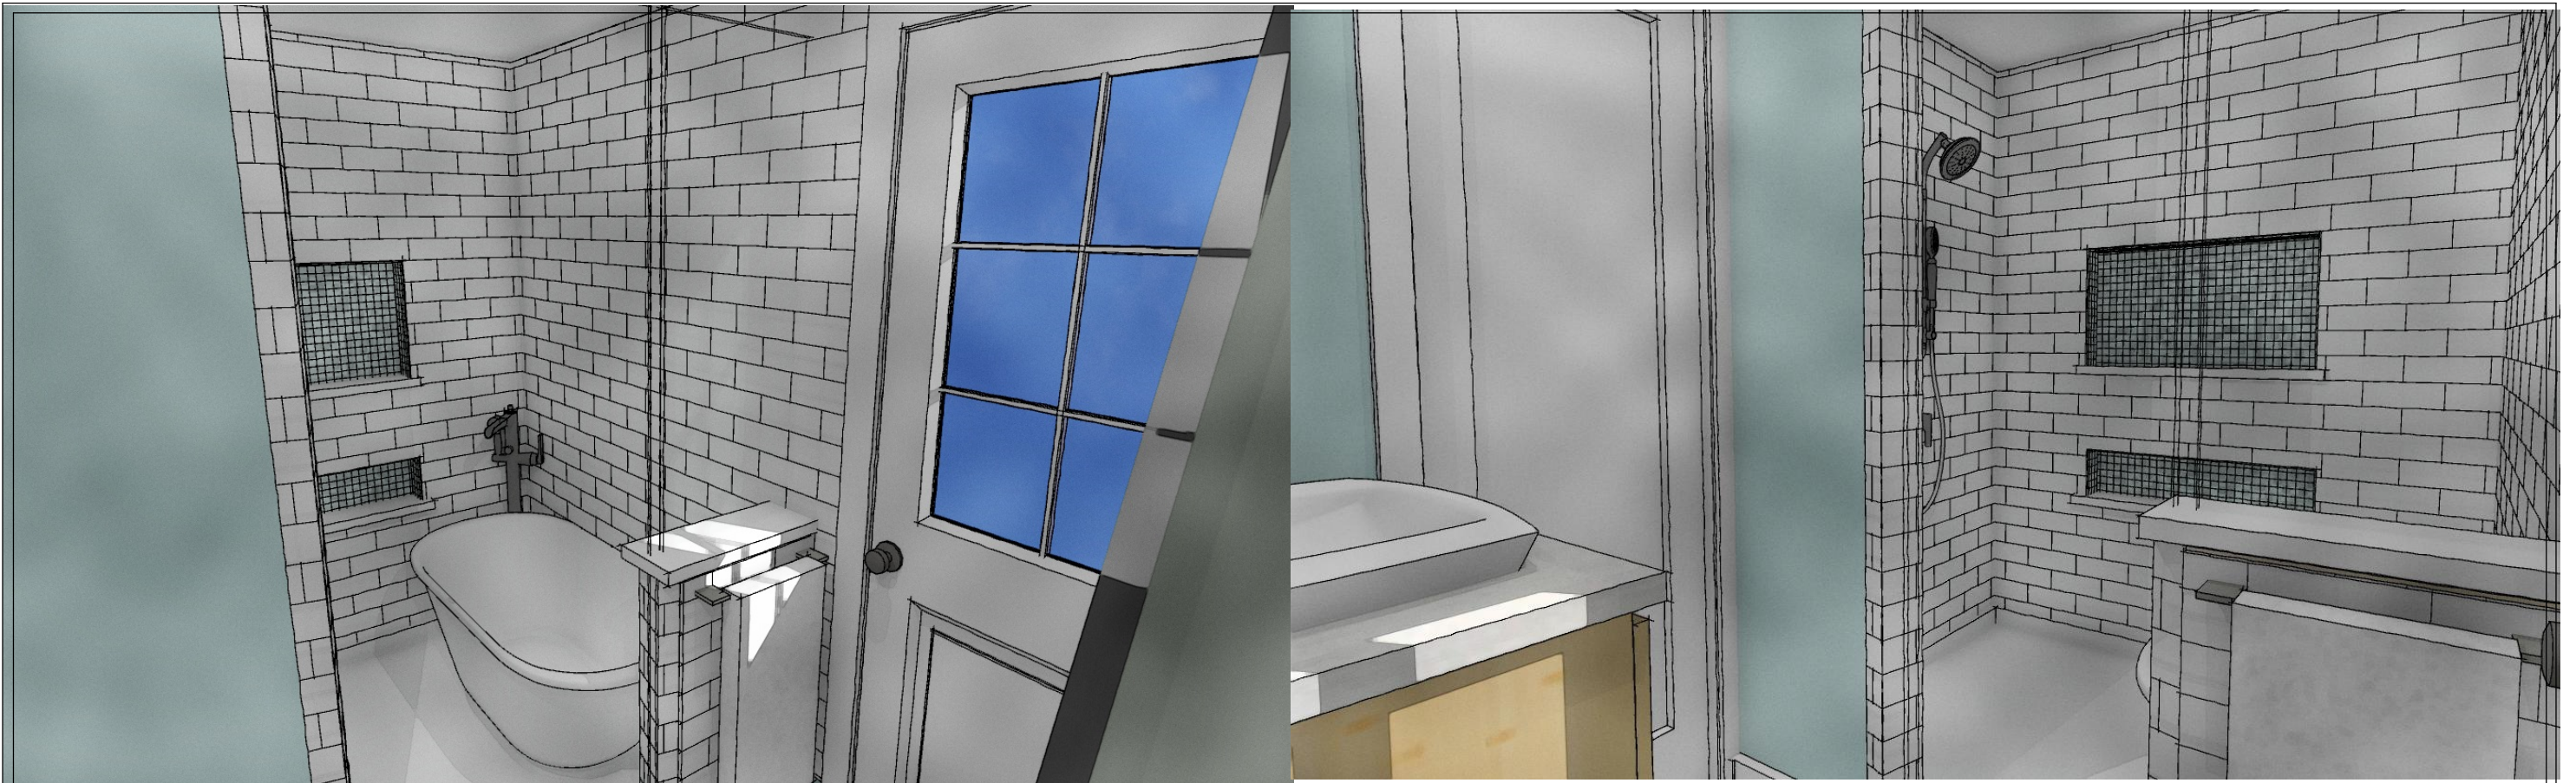

DRAWINGS PROVIDED BY:
GREAT SPACES, INC.
245 ARLINGTON STREET
ACTON, MA 01720

PERSPECTIVE VIEWS ARE FOR OVERALL DESIGN RENDITION;
COLORS, TILE PATTERN, FIXTURES, ACCESSORIES, ETC. MAY NOT
BE DEPICTED AS ACTUAL ITEMS PURCHASED

PROJECT DESCRIPTION:
BOUGHRUM RESIDENCE
96 Pleasant Street, Berlin, 01503

PHASE 1 DESIGN:
HALL BATHROOM
OPTION 3A

DESIGNER:	SCALE:	DATE:
KA		4/8/2022