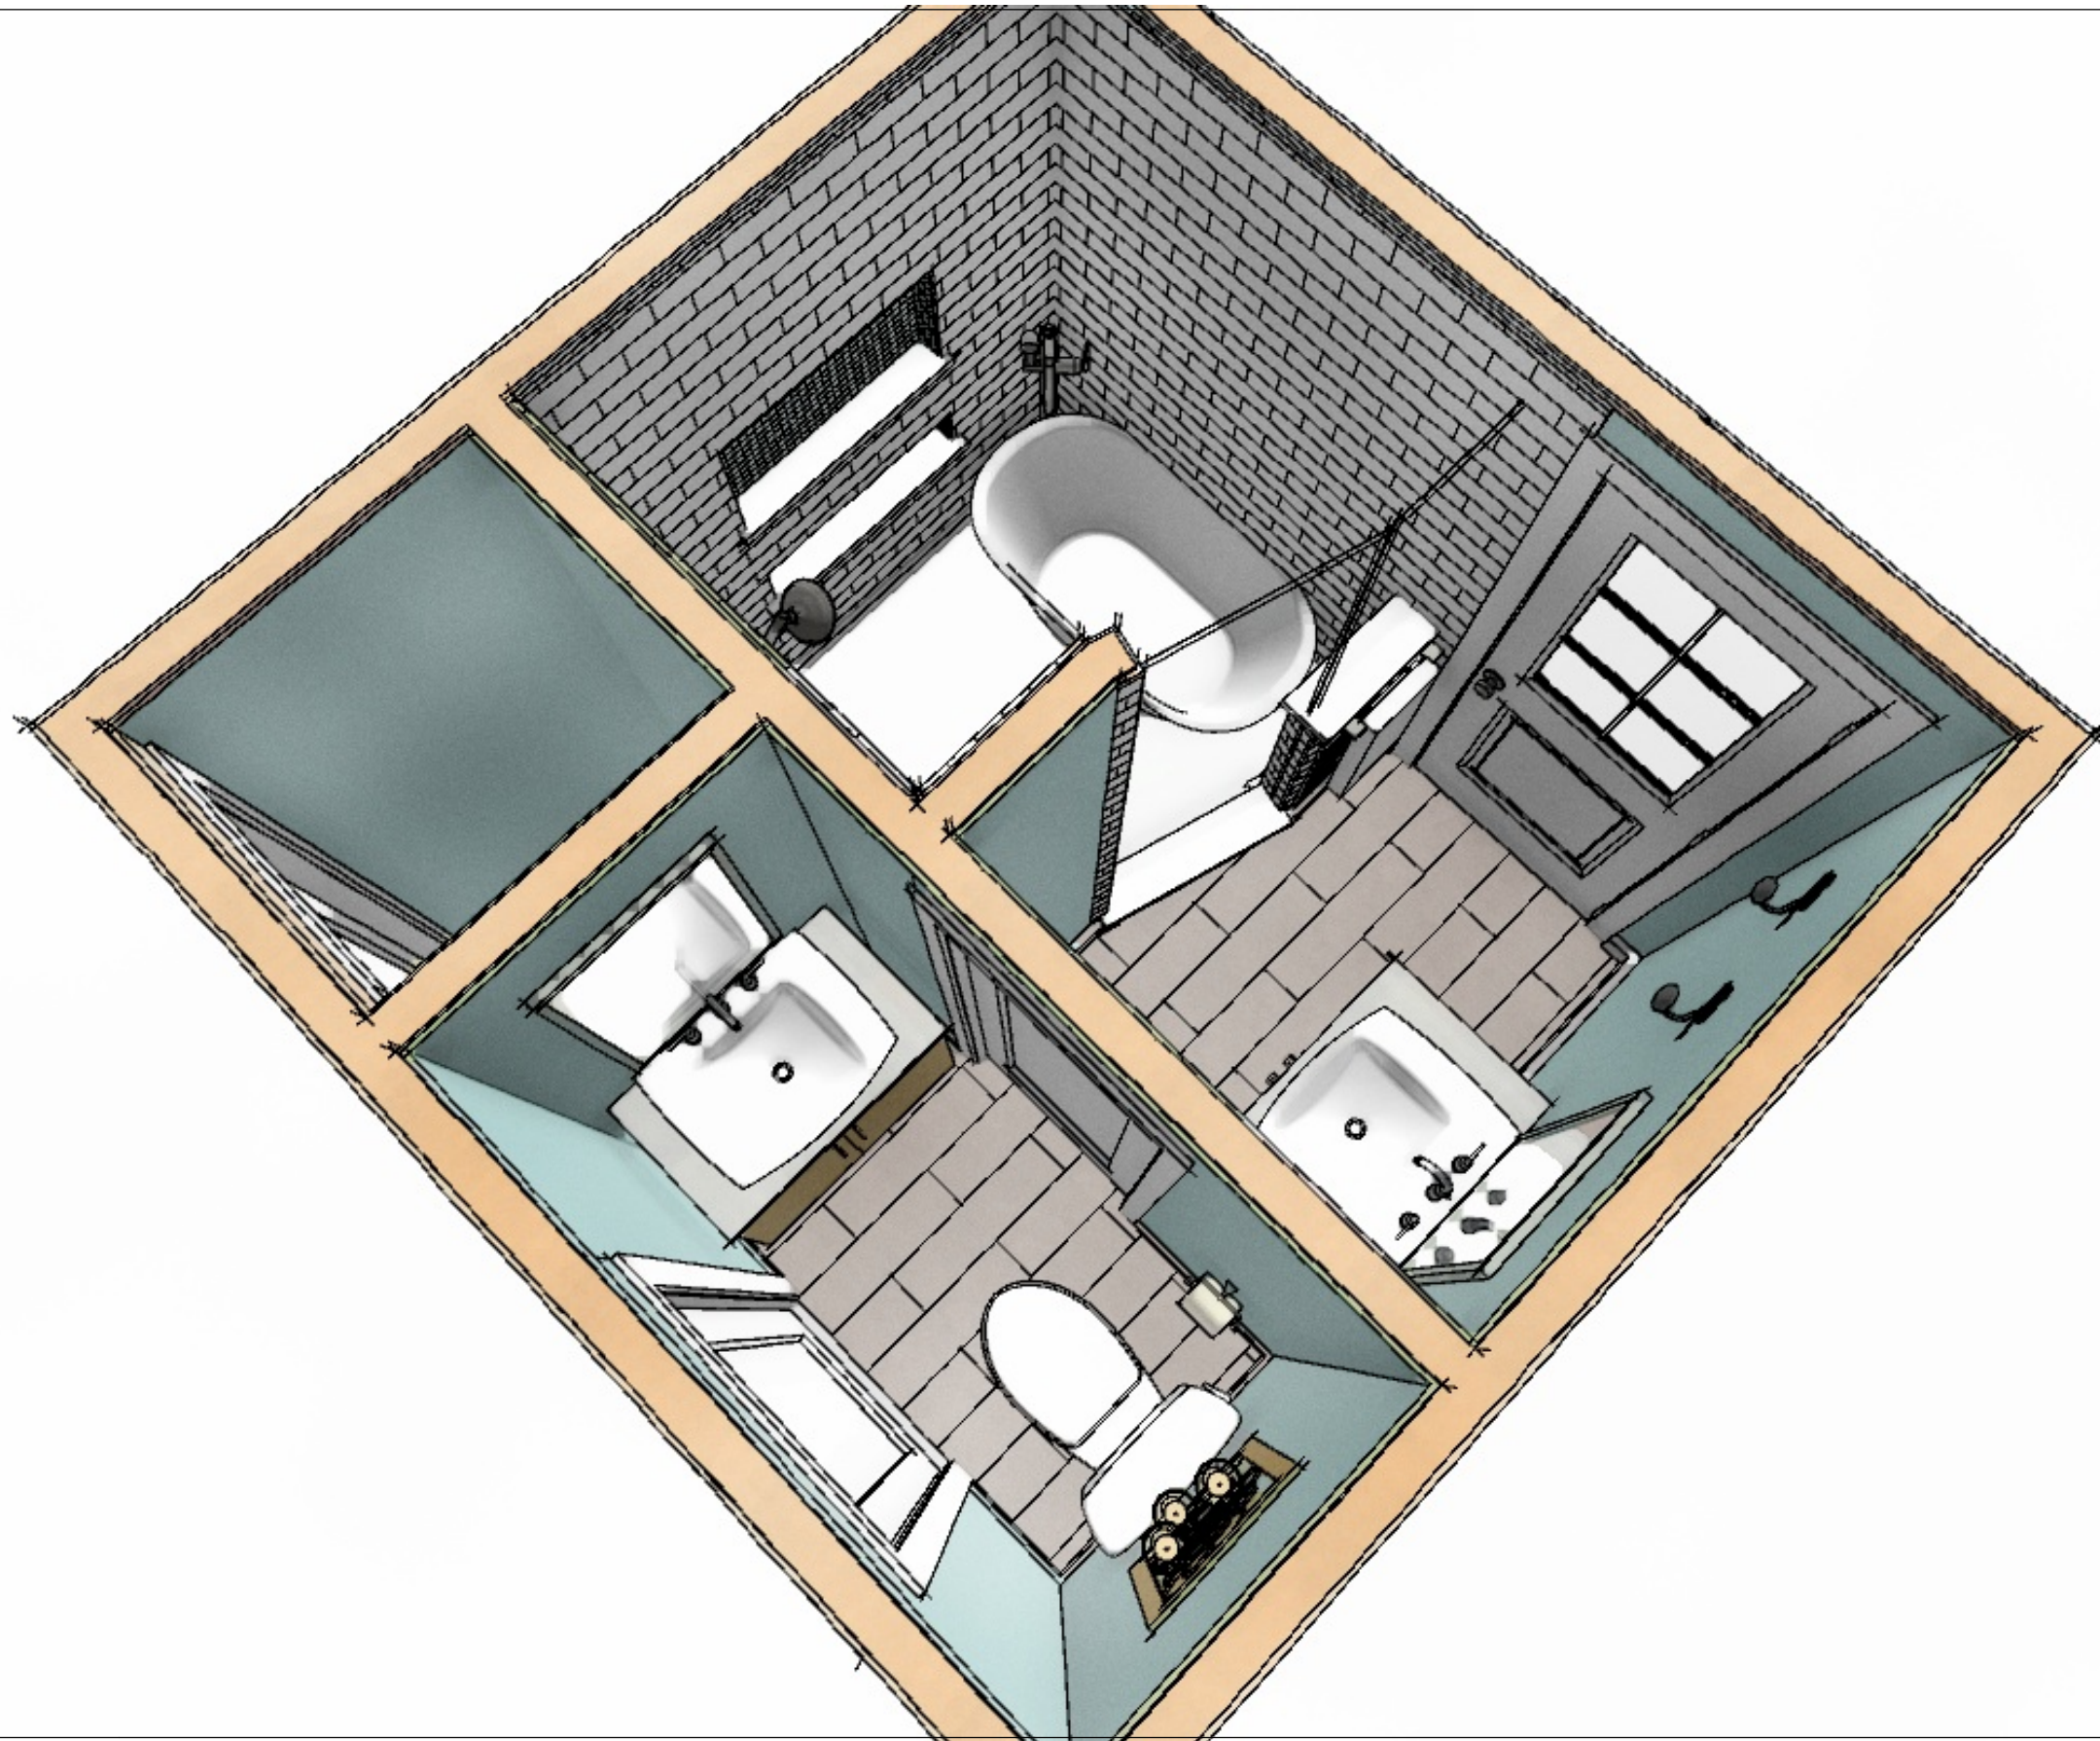

PROJECT DESCRIPTION:  
**BOUGHRUM RESIDENCE**  
 96 Pleasant Street, Berlin, 01503

PHASE 1 DESIGN:  
**HALL BATHROOM**  
 OPTION 3A

DESIGNER:	SCALE:	DATE:
KA		4/8/2022

DRAWINGS PROVIDED BY:  
**GREAT SPACES, INC.**  
 245 ARLINGTON STREET  
 ACTON, MA 01720

PHASE 1 DESIGN:  
**HALL BATHROOM**  
 OPTION 3A

DESIGNER:	SCALE:	DATE:
KA		4/8/2022

DRAWINGS PROVIDED BY:  
**GREAT SPACES, INC.**  
 245 ARLINGTON STREET  
 ACTON, MA 01720

PERSPECTIVE VIEWS ARE FOR OVERALL DESIGN RENDITION;  
 COLORS, TILE PATTERN, FIXTURES, ACCESSORIES, ETC. MAY NOT  
 BE DEPICTED AS ACTUAL ITEMS PURCHASED