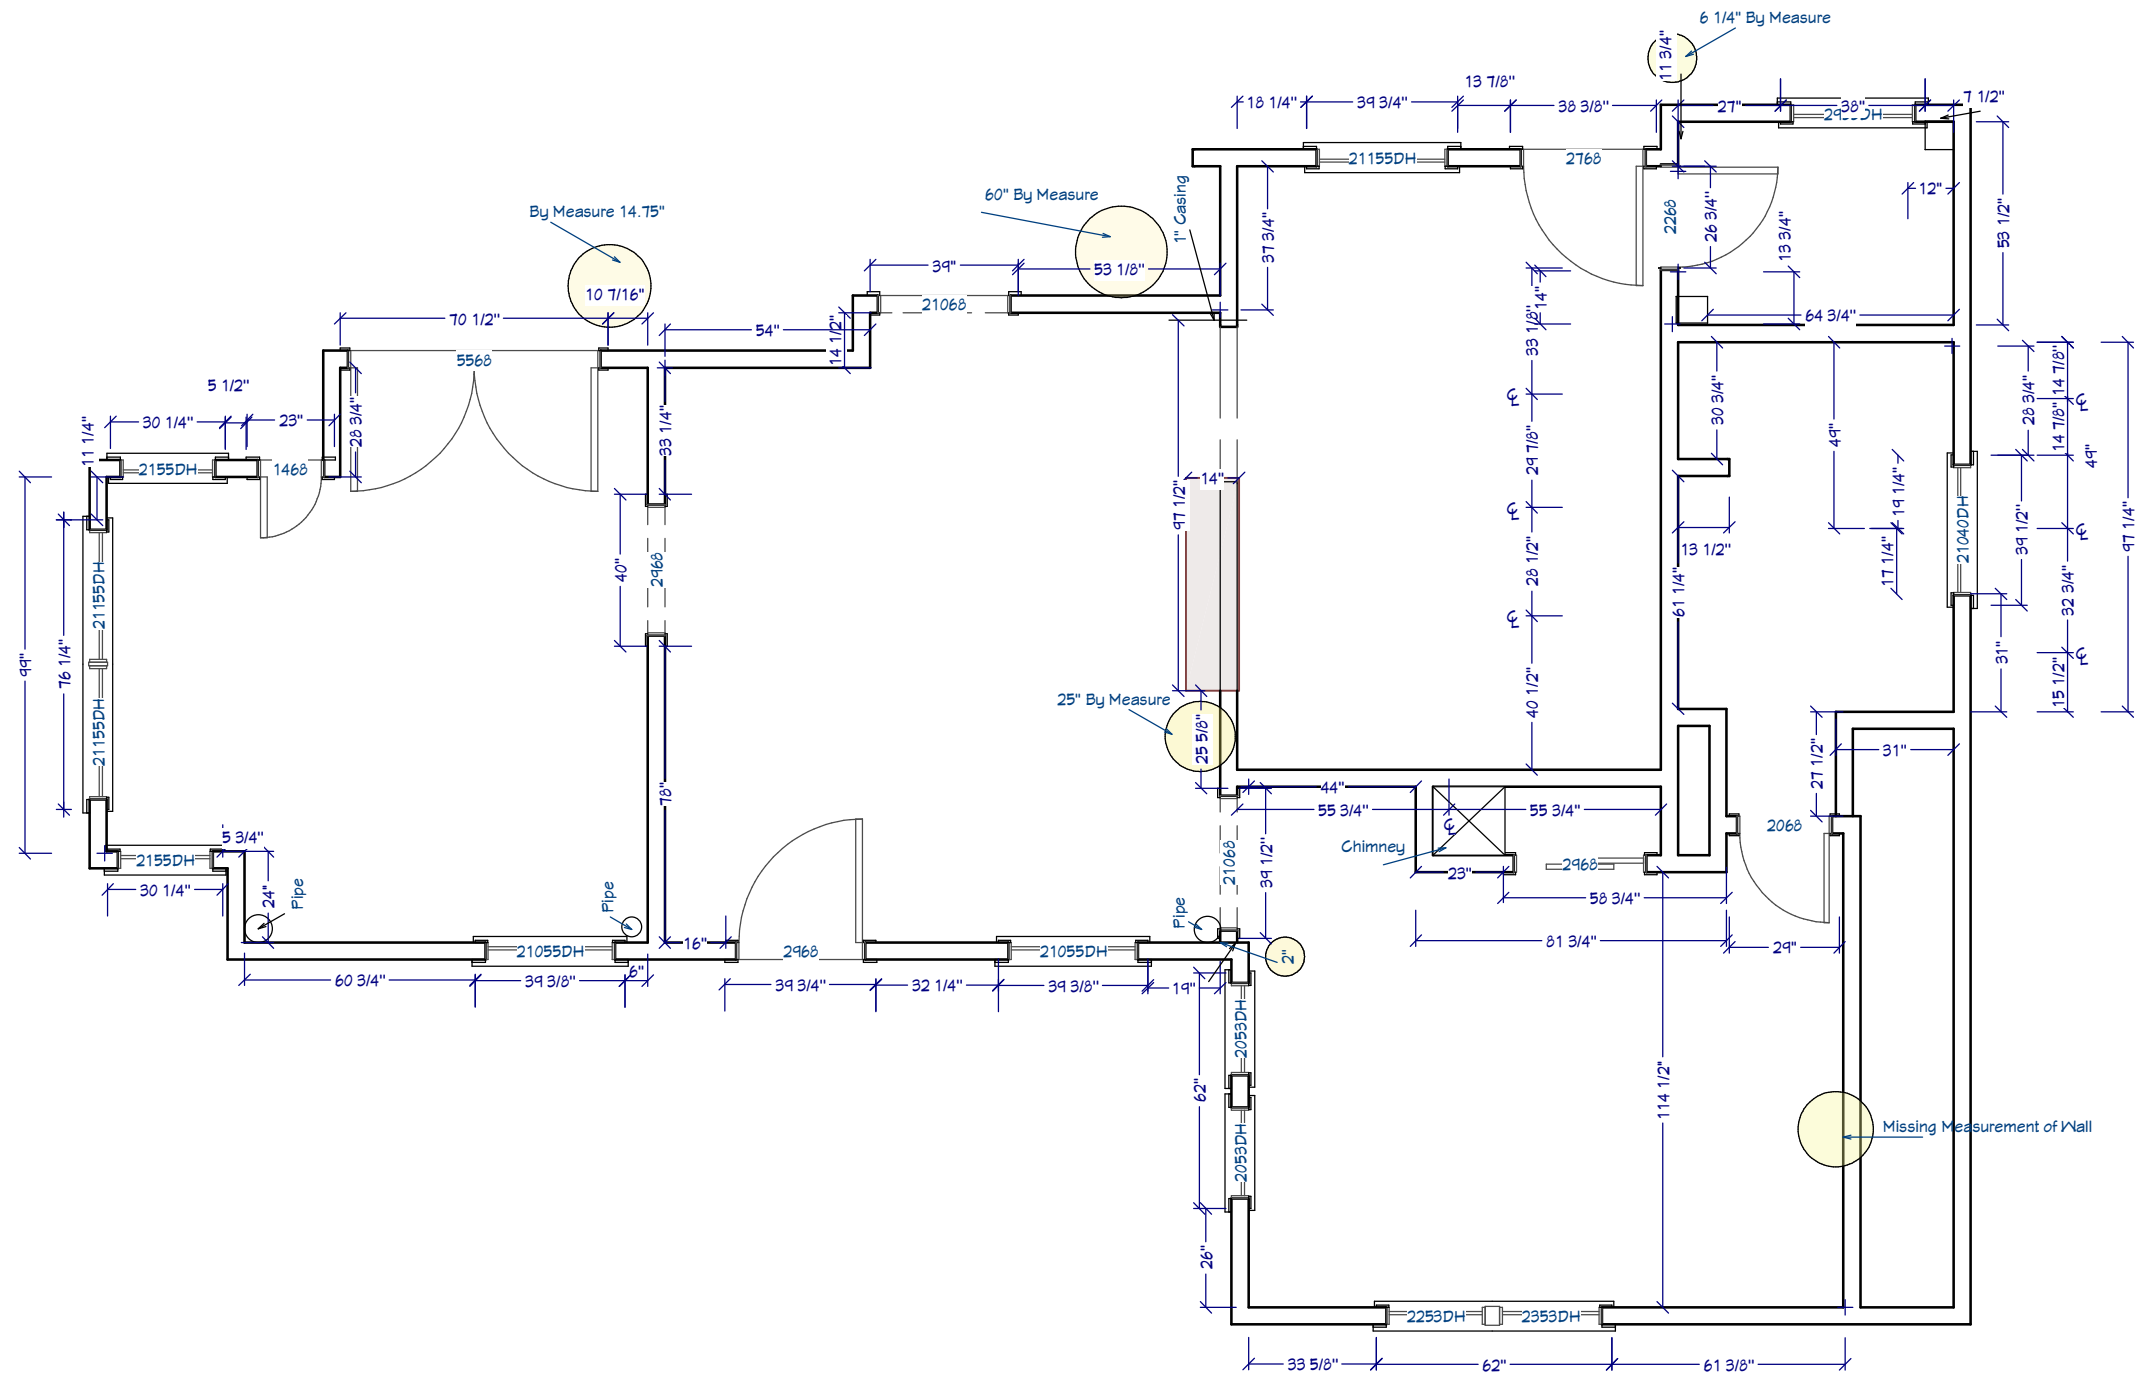

PROJECT DESCRIPTION:
COLLINS RESIDENCE
 55 Highland St Concord 01742

PHASE 1 DESIGN:

DESIGNER:	SCALE:	DATE:
KA		3/23/2022

DRAWINGS PROVIDED BY:
GREAT SPACES, INC.
 245 ARLINGTON STREET
 ACTON, MA 01720

PERSPECTIVE VIEWS ARE FOR OVERALL DESIGN RENDITION;
 COLORS, TILE PATTERN, FIXTURES, ACCESSORIES, ETC. MAY NOT
 BE DEPICTED AS ACTUAL ITEMS PURCHASED