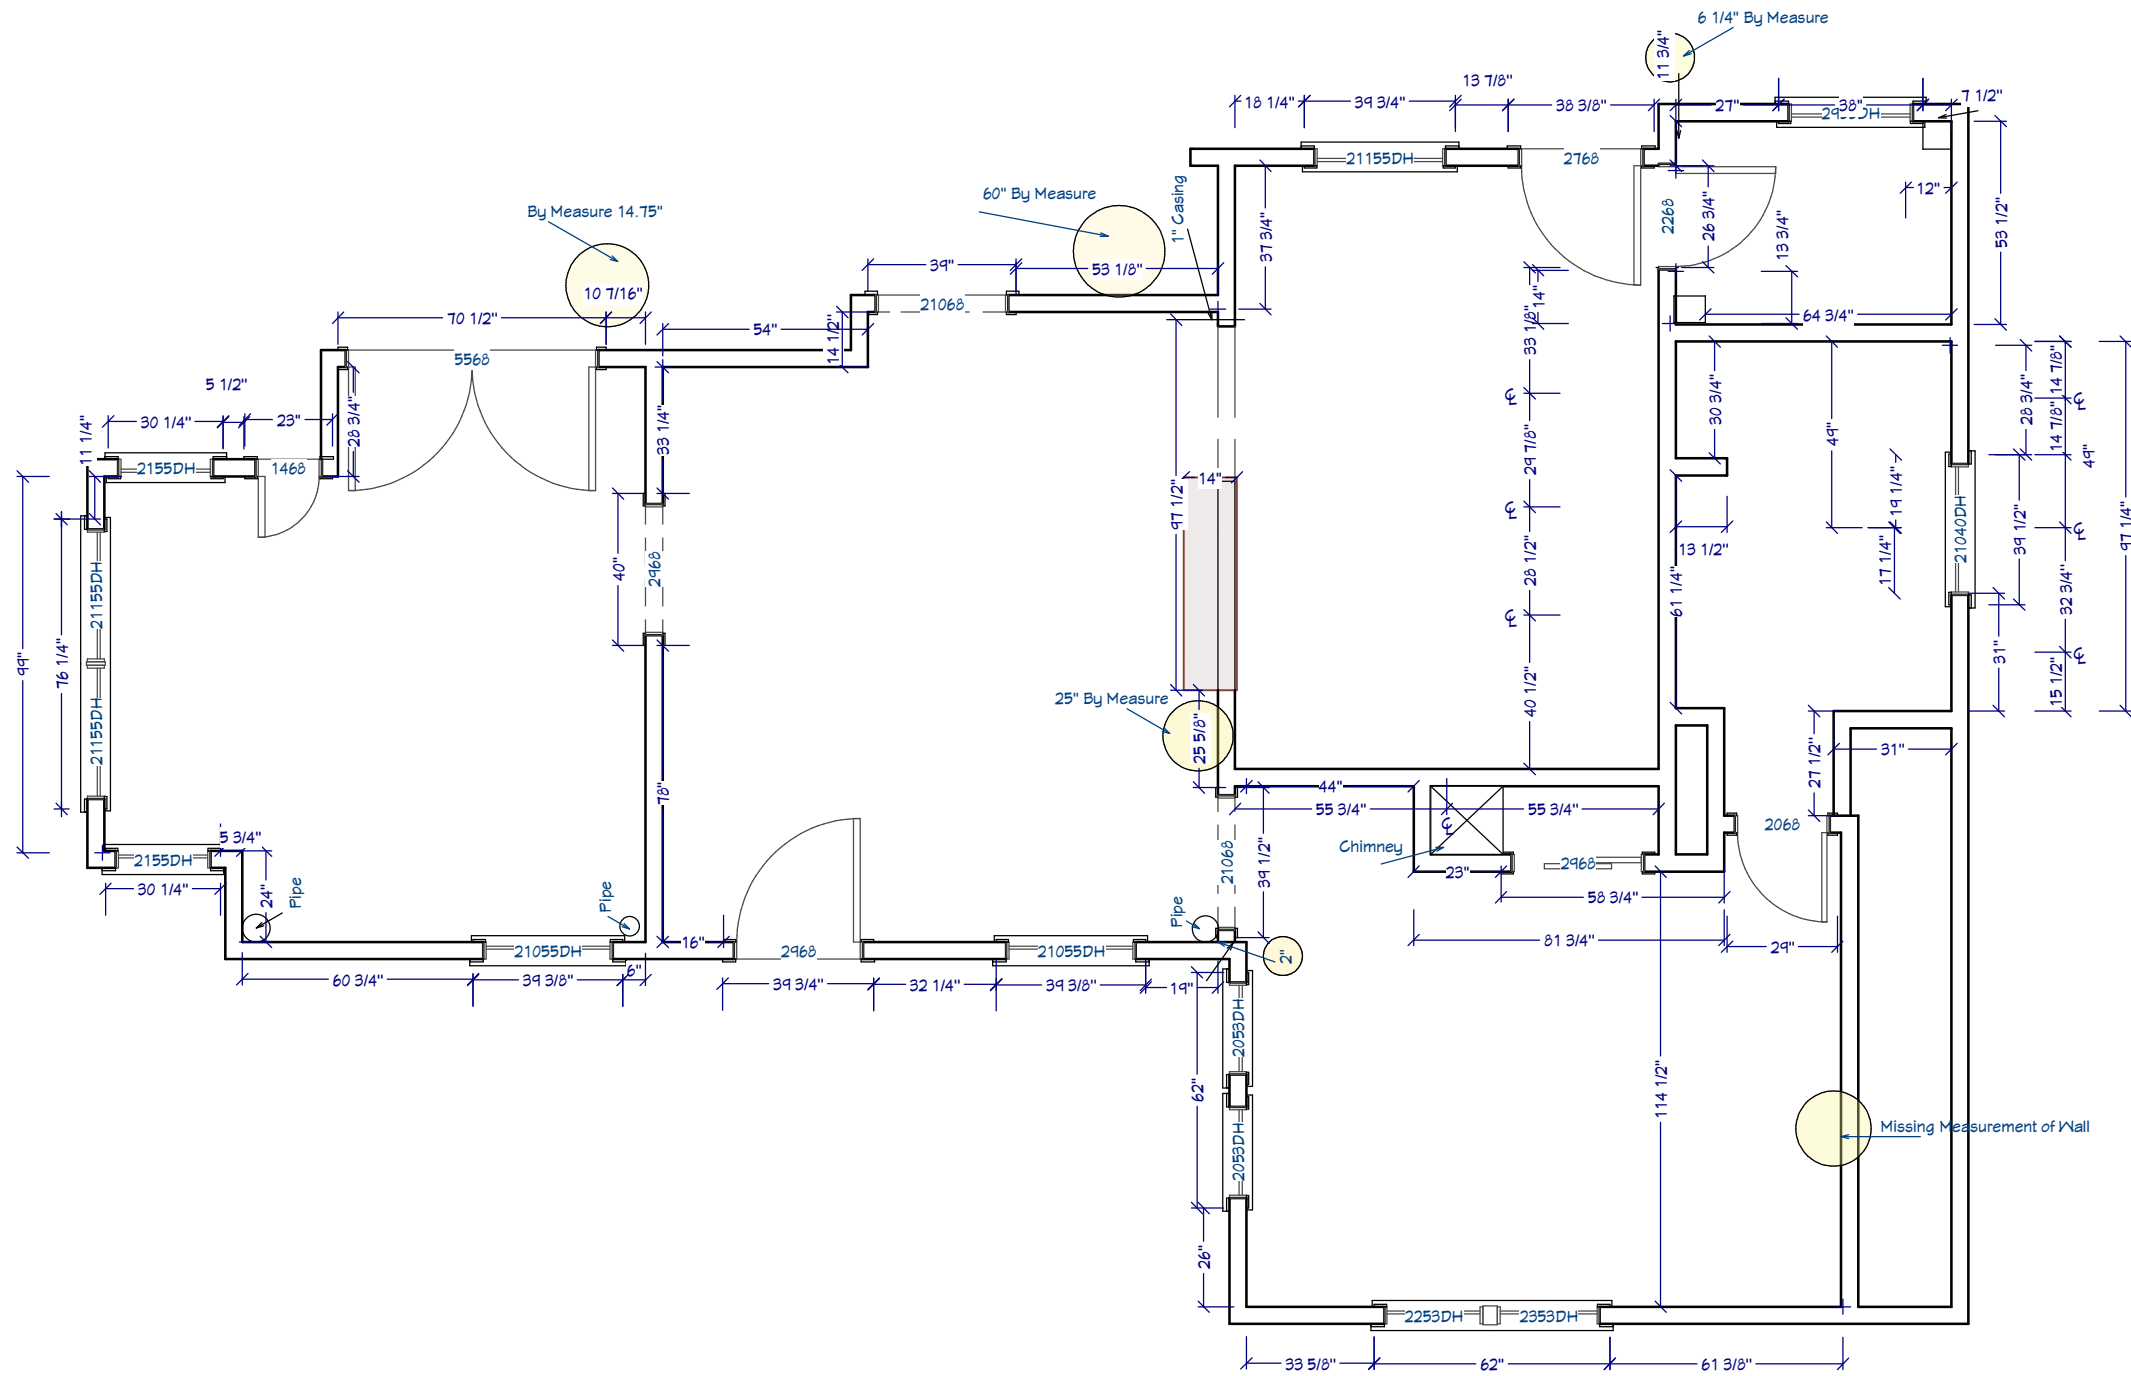

PROJECT DESCRIPTION:
COLLINS RESIDENCE
 55 Highland St Concord 01742

PHASE 1 DESIGN:

DESIGNER:	SCALE:	DATE:
KA		3/23/2022

DRAWINGS PROVIDED BY:
GREAT SPACES, INC.
 245 ARLINGTON STREET
 ACTON, MA 01720

PERSPECTIVE VIEWS ARE FOR OVERALL DESIGN RENDITION;
 COLORS, TILE PATTERN, FIXTURES, ACCESSORIES, ETC. MAY NOT
 BE DEPICTED AS ACTUAL ITEMS PURCHASED