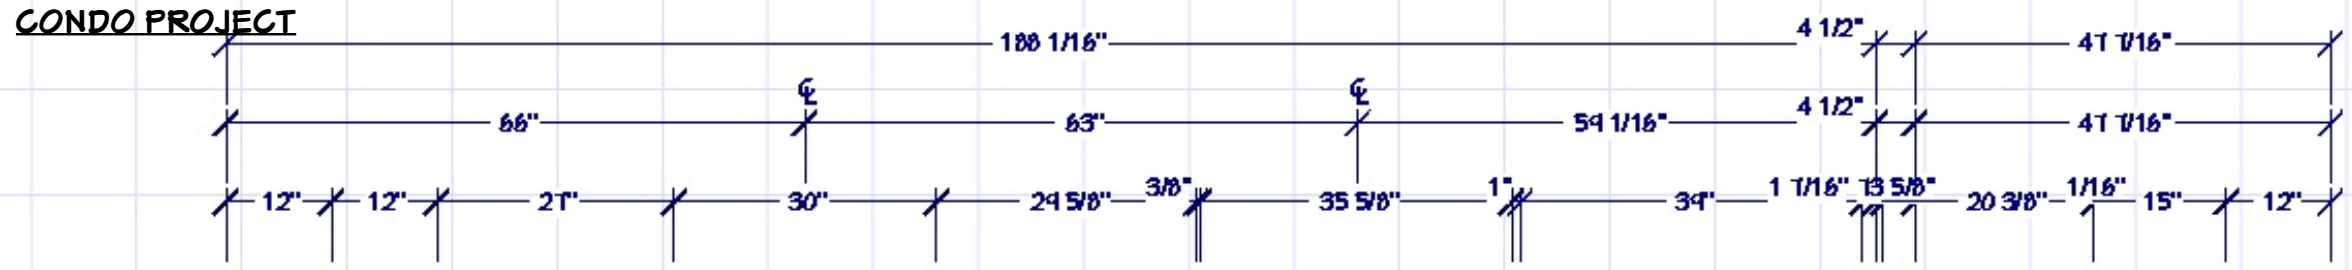

ELEVATION
S

DWN REV	DATE	BY
	7/3/21	

SCALE SEE VIEW
Not for
Construction
Document
DATE

SHEET #
3

CONDO PROJECT

CENTURY COLLEGE
3300 CENTURY AVE N
WBL, MN 55110

DESIGNED FOR
KATE APALAZA
BY
NAME HERE

KBD 2020
BASIC CAD