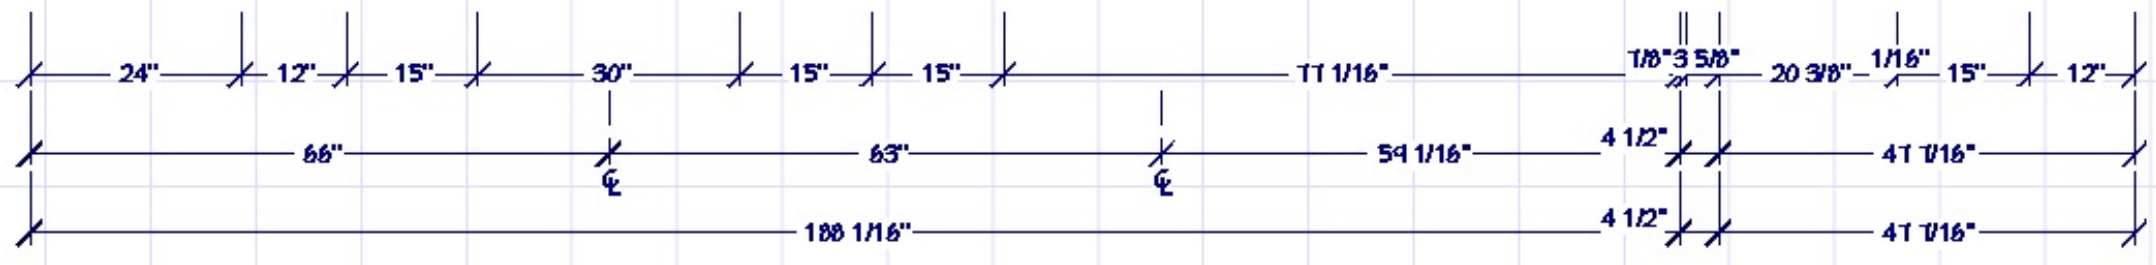

ELEVATION
S

DWN REV	DATE	BY
	7/3/21	

SCALE SEE VIEW
Not for
Construction
Document
DATE

SHEET #
3

CONDO PROJECT

CENTURY COLLEGE
3300 CENTURY AVE N
WBL, MN 55110

DESIGNED FOR
KATE APALAZA
BY
NAME HERE

KBD 2020
BASIC CAD