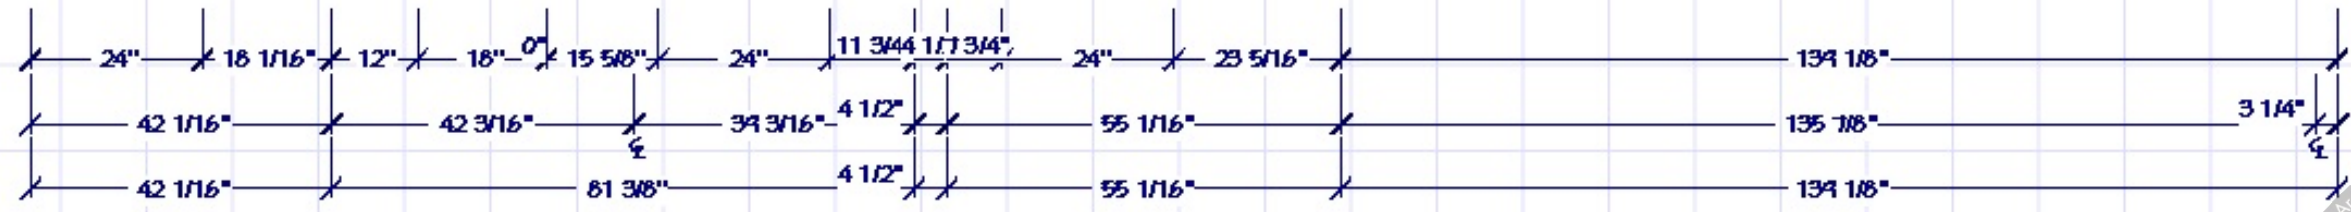

CONDO PROJECT