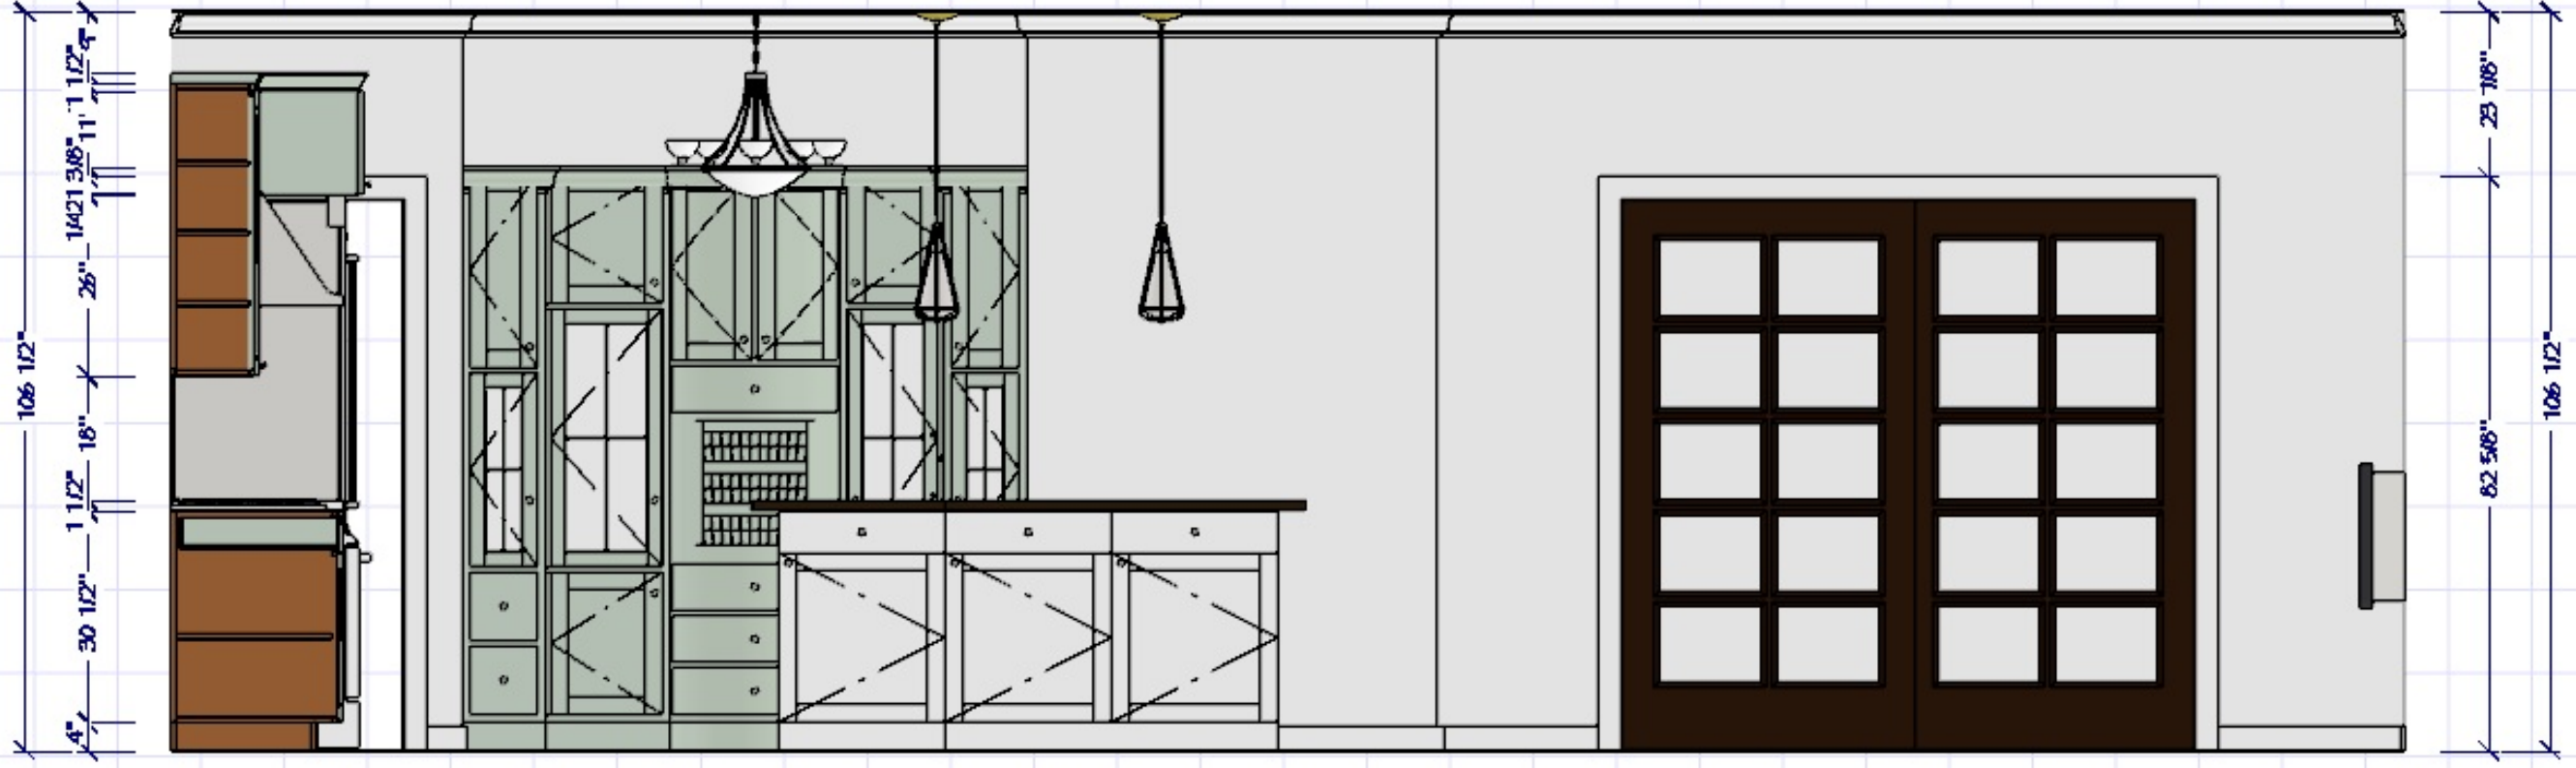

CONDO PROJECT