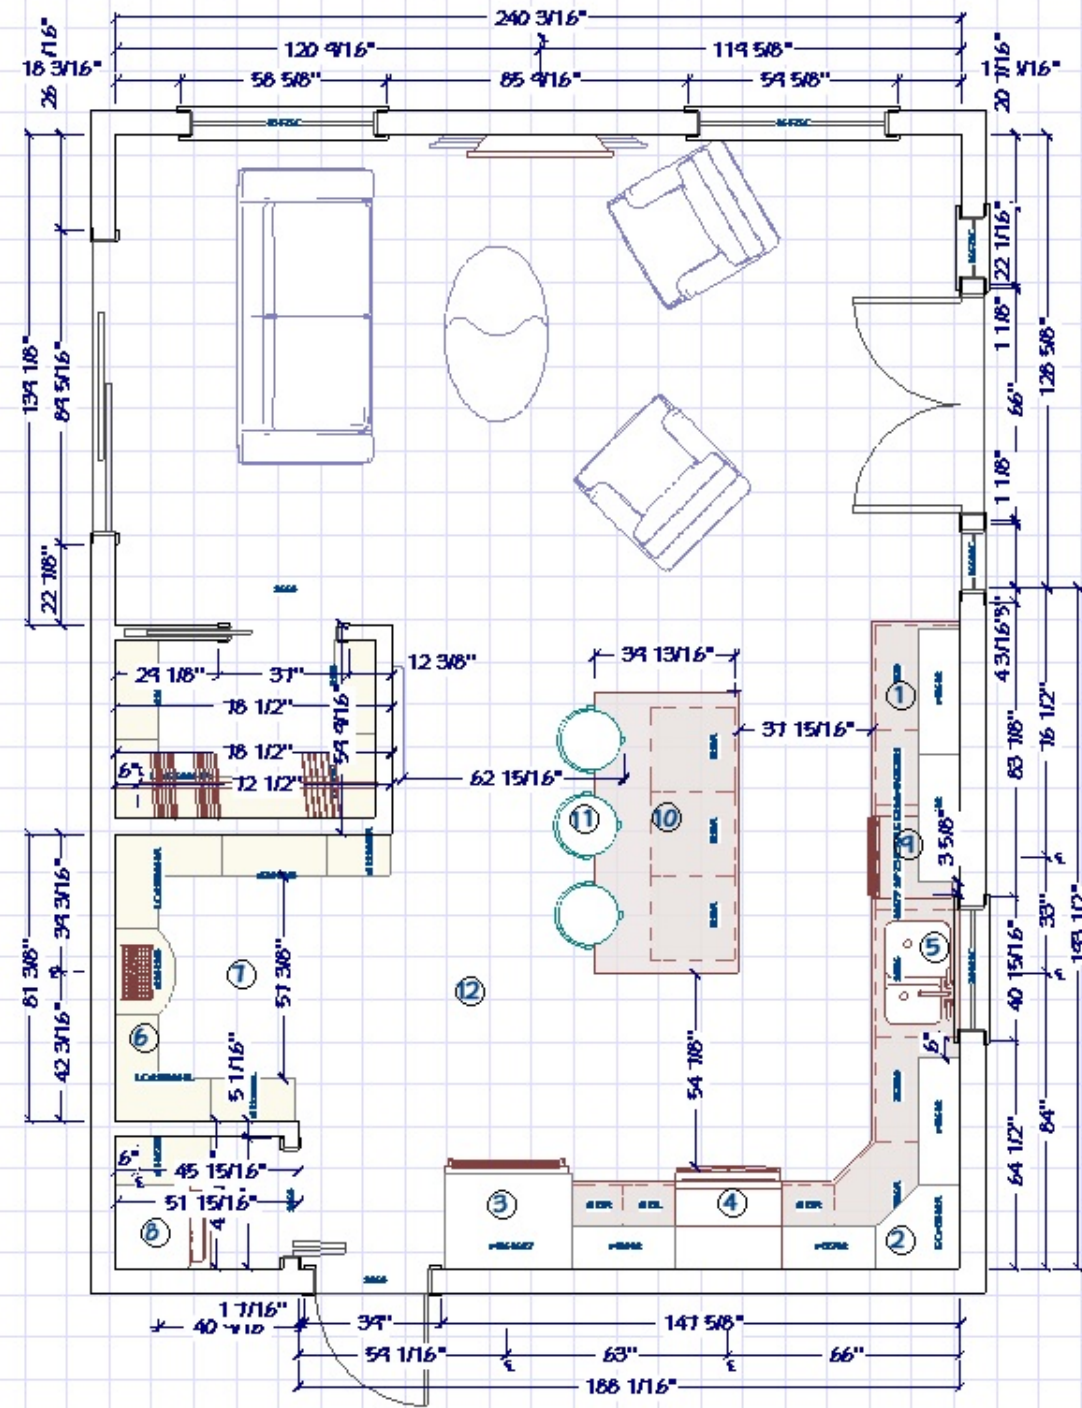

CONDO PROJECT

- SPECIFICATIONS**
- ① BASE CABINET
 - ② WALL CABINET
 - ③ REFRIGERATOR
 - ④ RANGE
 - ⑤ SINK
 - ⑥ PANTRY
 - ⑦ CHANDELIER IN PANTRY
 - ⑧ WASHER & DRYER
 - ⑨ DISHWASHER
 - ⑩ PENDANT LIGHTS
 - ⑪ COUNTER STOOLS
 - ⑫ WOOD FLOOR

Student
Version

Not for
Construction
Documents

1

DATE

CENTURY COLLEGE
3300 CENTURY AVE N
WBL, MN 55110

DESIGNED FOR
KATE APABLAZA
KATE APABLAZA
BY
NAME HERE

KBD 2020
BASIC CAD

KITCHEN
FLOOR
PLAN