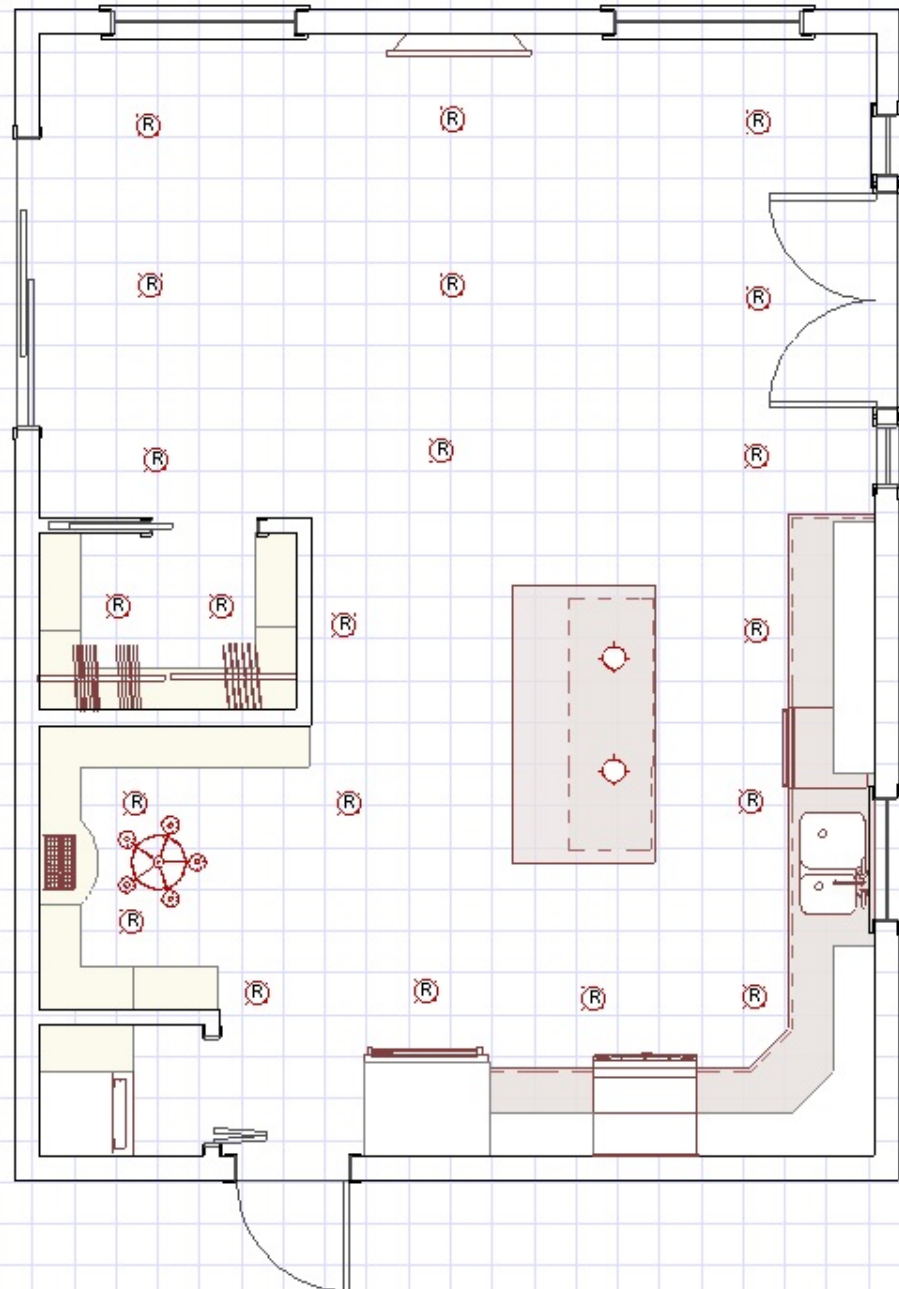

CONDO PROJECT

- SPECIFICATIONS**
- ① BASE CABINET
 - ② WALL CABINET
 - ③ REFRIGERATOR
 - ④ RANGE
 - ⑤ SINK
 - ⑥ PANTRY
 - ⑦ CHANDELIER IN PANTRY
 - ⑧ WASHER & DRYER
 - ⑨ DISHWASHER
 - ⑩ PENDANT LIGHTS
 - ⑪ COUNTER STOOLS
 - ⑫ WOOD FLOOR

Student
Version

Not for
Construction
Documents

1

DATE

CENTURY COLLEGE
3300 CENTURY AVE N
WBL, MN 55110

DESIGNED FOR
KATE APABLAZA
KATE APABLAZA
BY
NAME HERE

KBD 2020
BASIC CAD

KITCHEN
FLOOR
PLAN

	DATE	BY
DWN	7/3/21	
REV		

SCALE SEE VIEW	SHEET #
1	1
DATE	

CONDO PROJECT

CENTURY COLLEGE
3300 CENTURY AVE N
WBL, MN 55110

DESIGNED FOR
KATE APABLAZA

BY
NAME HERE

KBD 2020
BASIC CAD

LIGHTING LAYOUT