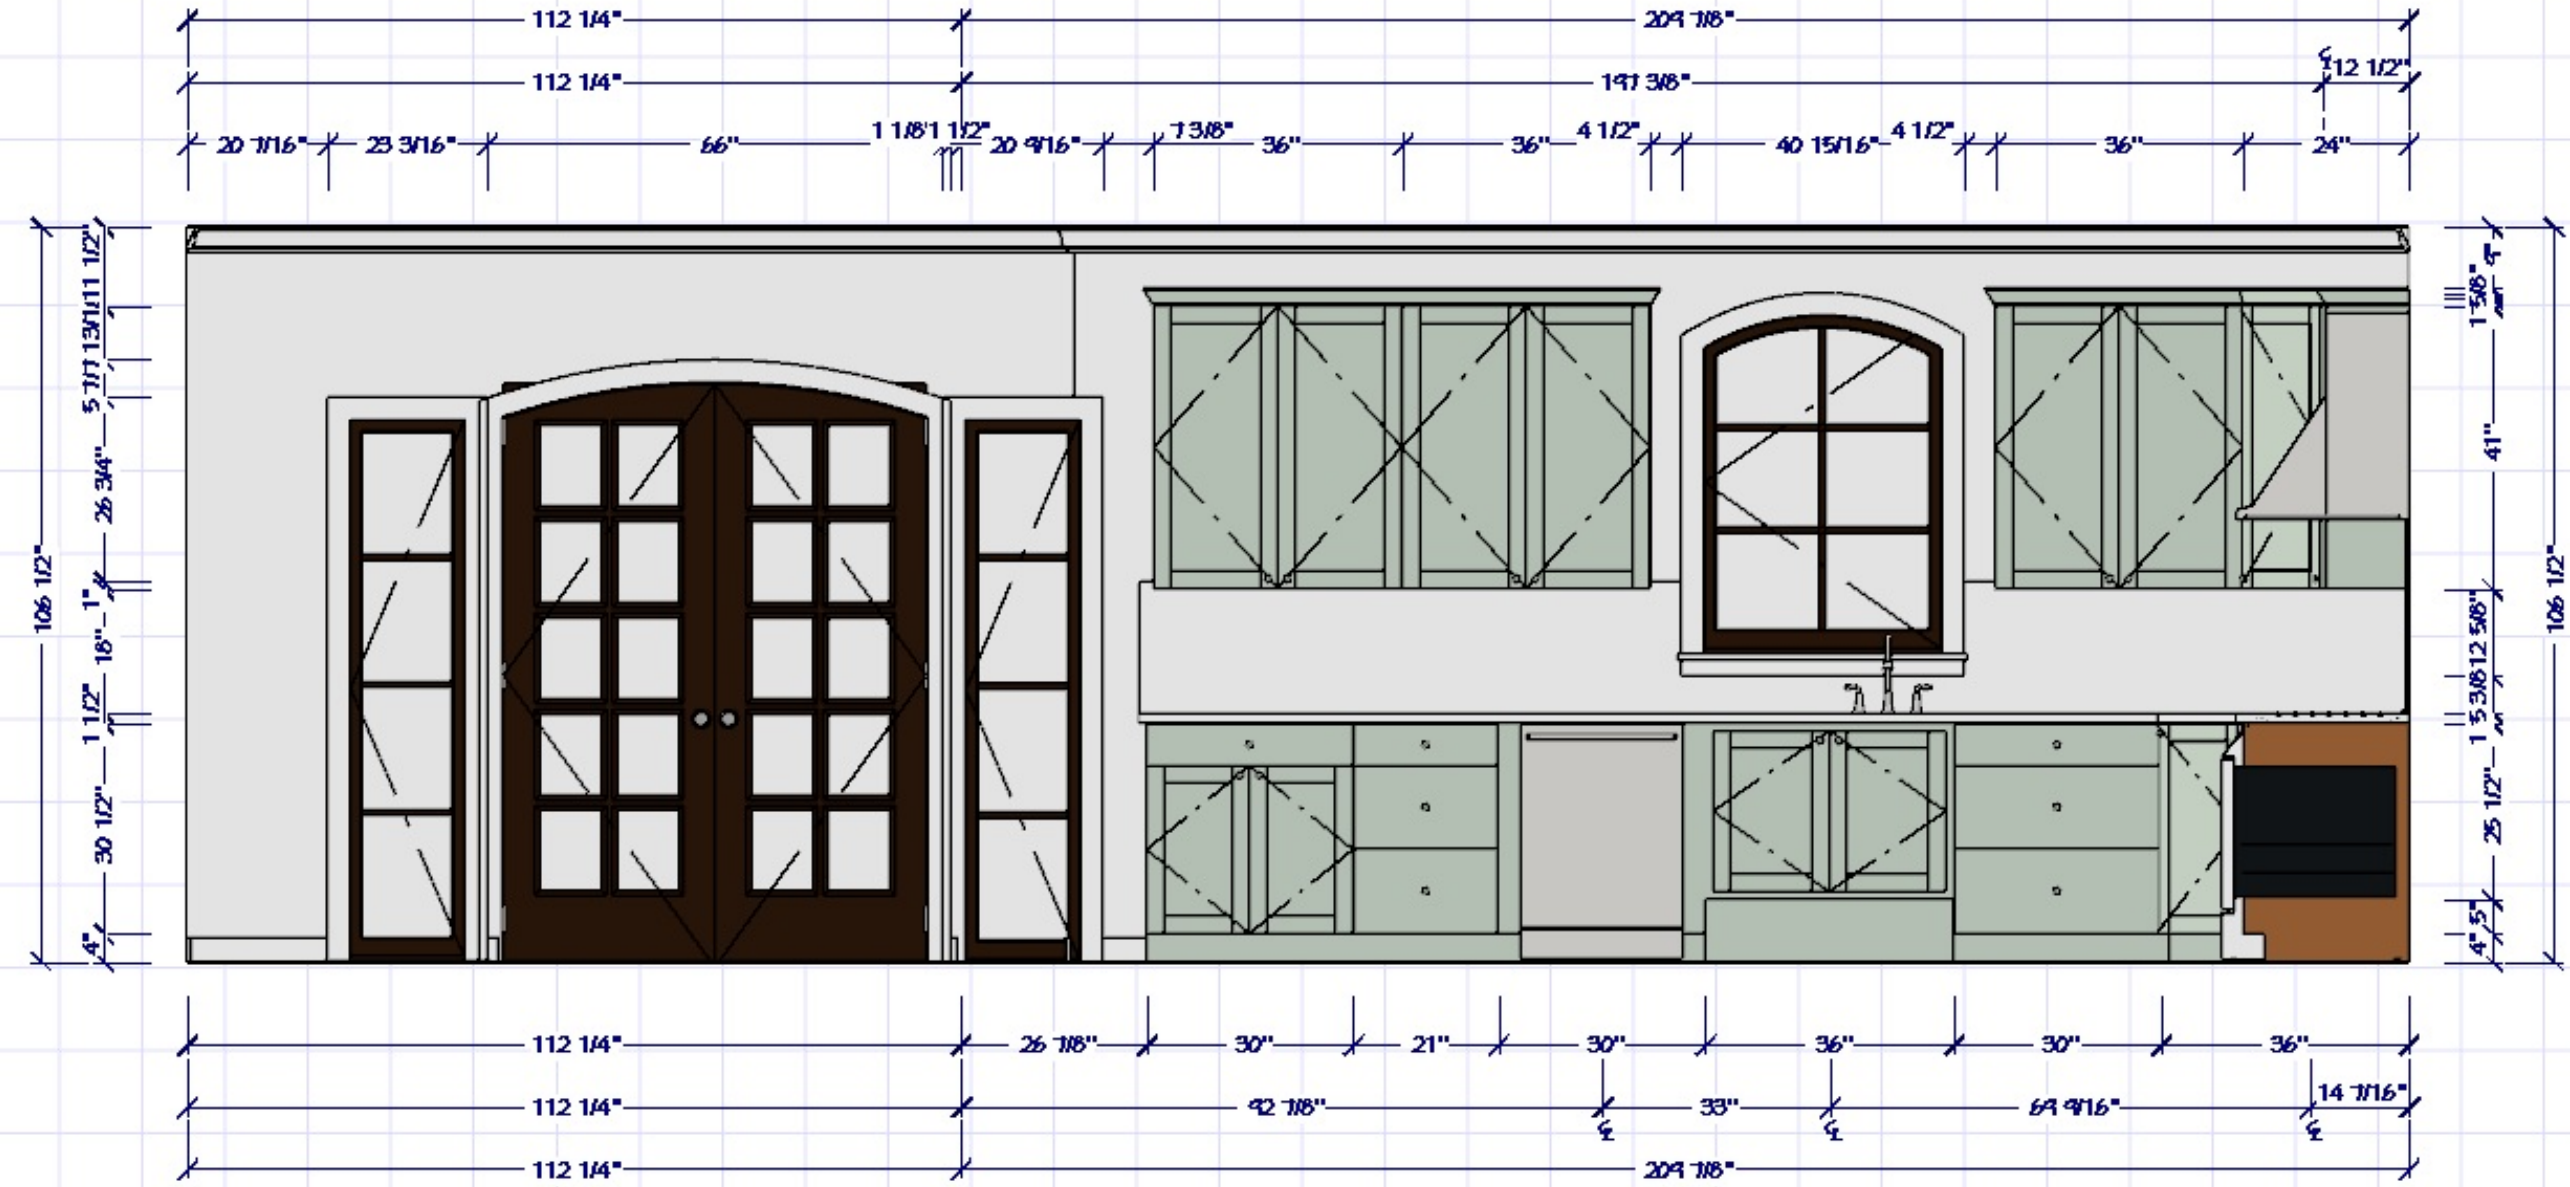

CONDO PROJECT