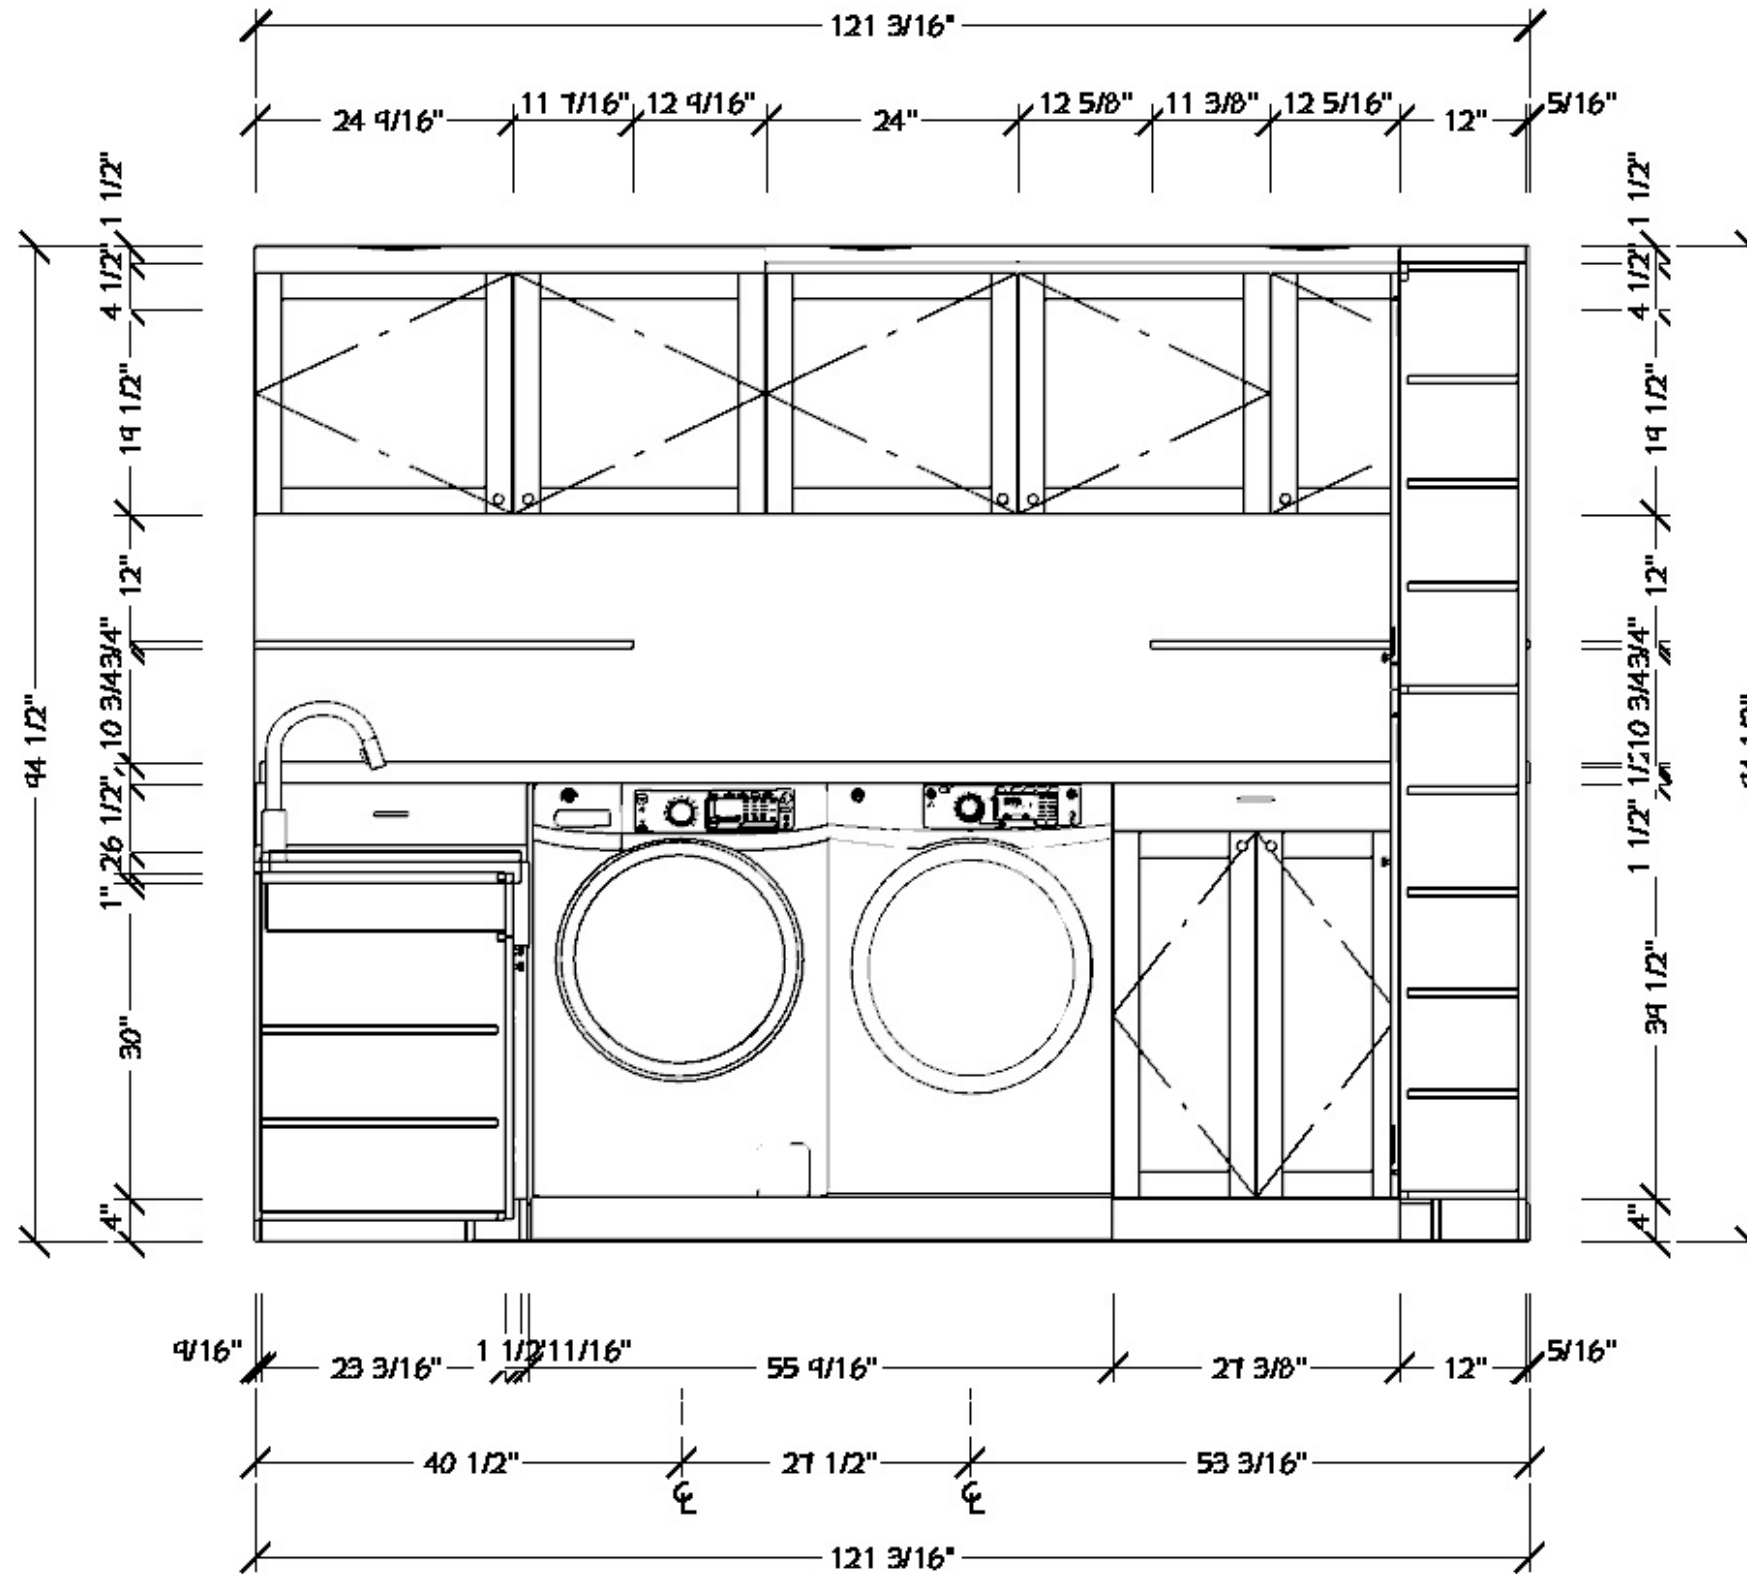

CENTURY COLLEGE
3300 CENTURY AVE N
WBL, MN 55110

DESIGNED FOR
KATE APABLAZA College

BY
Kate Apablaza

KBD 2020
ADVANCED CAD

ELEVATIONS

DWN REV	DATE	BY
	7/17/21	

Student
Version

Not for
Construction
Document

SCALE SEE VIEW

DATE

SHEET #
3