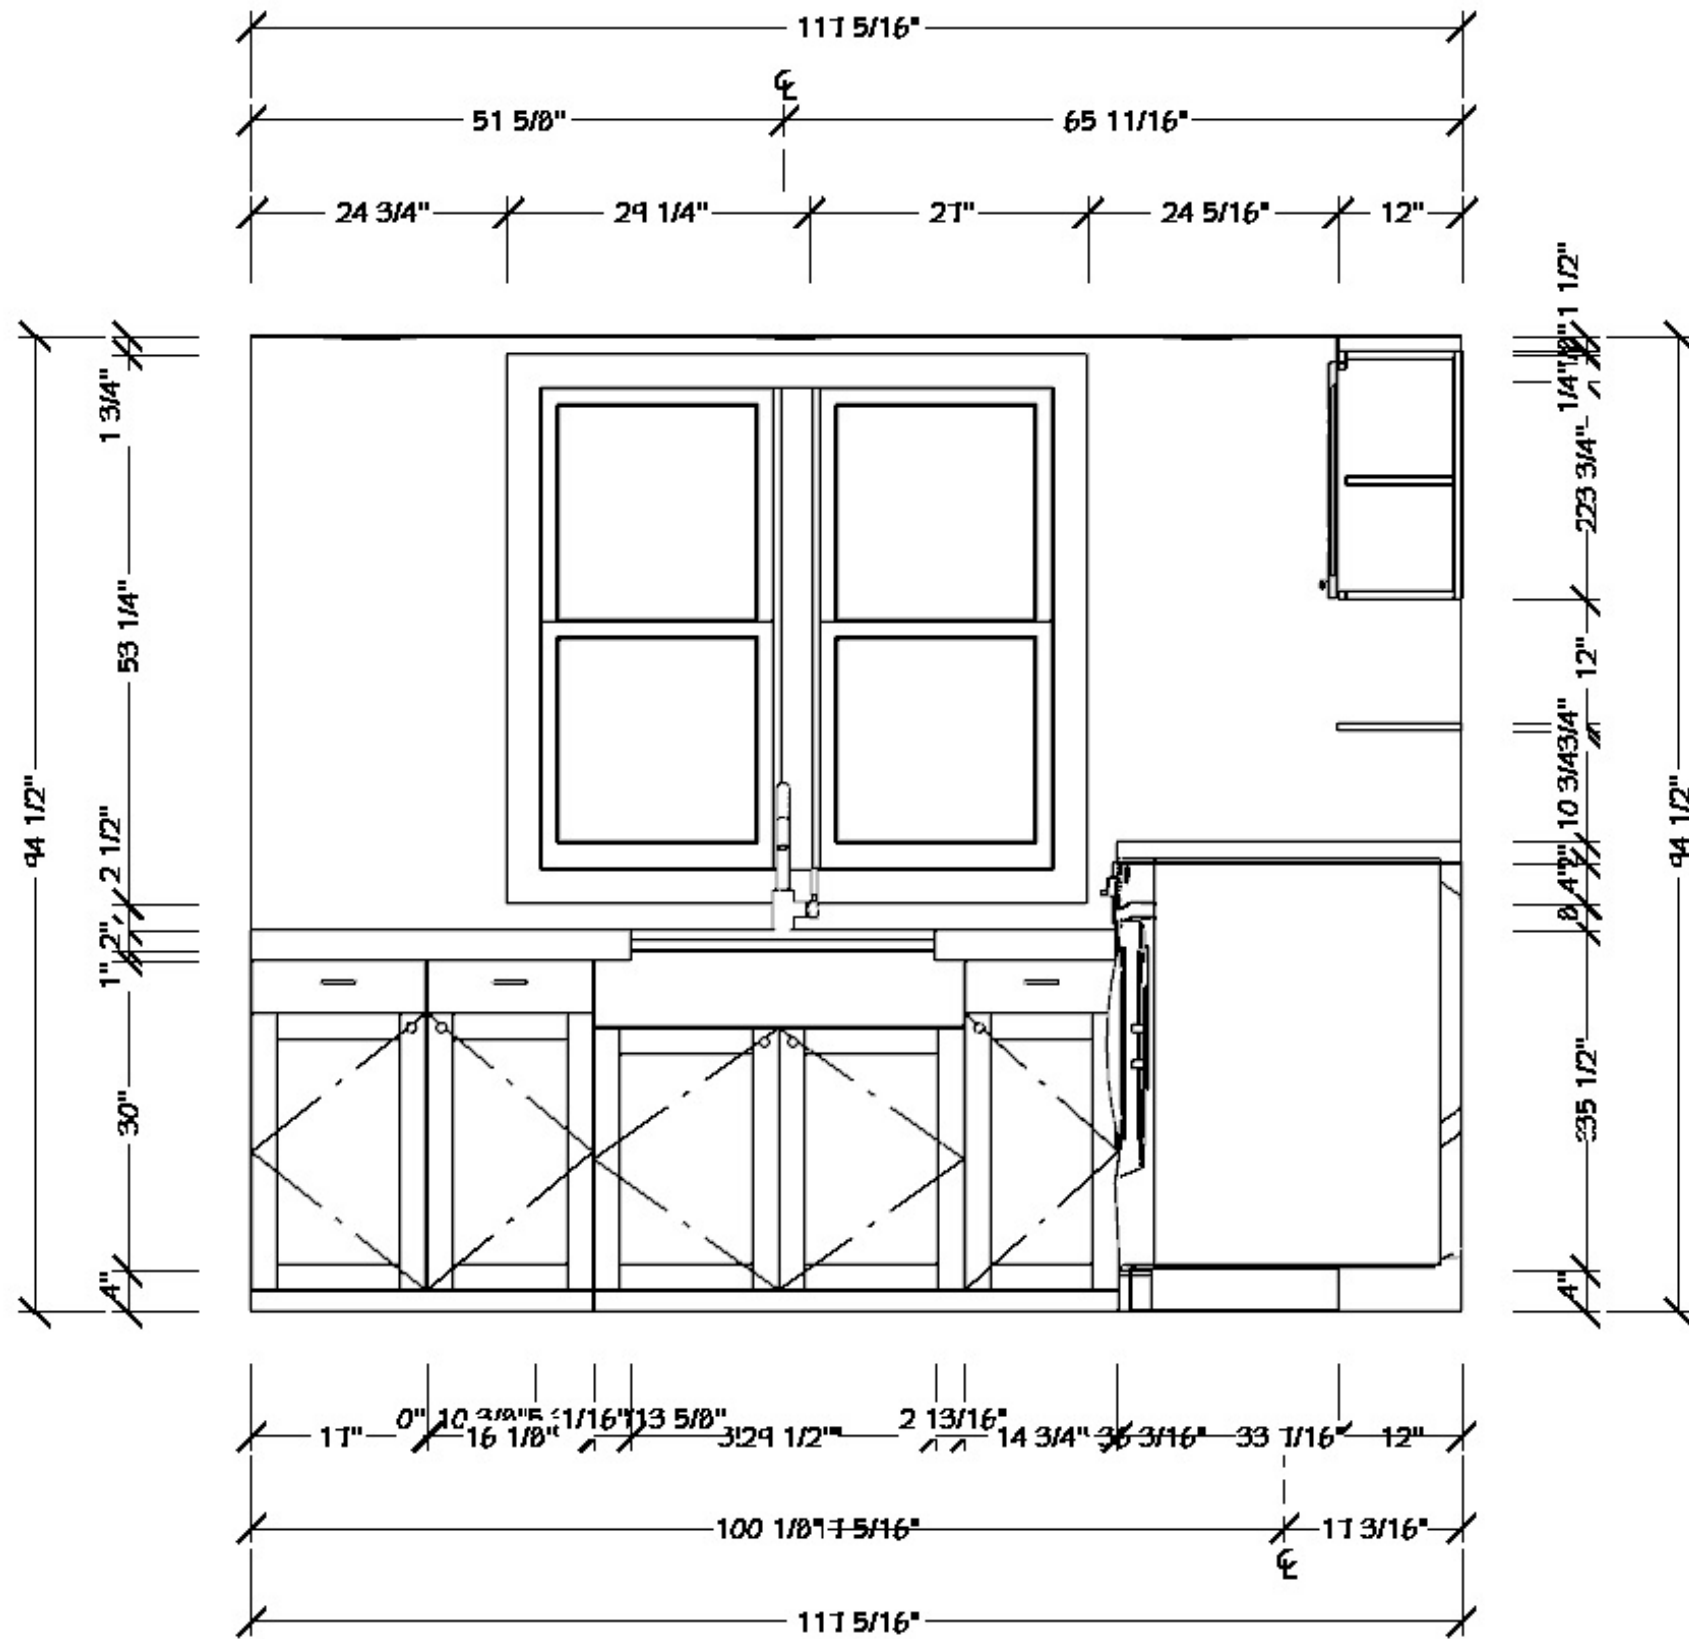

CENTURY COLLEGE
3300 CENTURY AVE N
WBL, MN 55110

DESIGNED FOR
KATE APABLAZA
BY
Kate Apablaza

KBD 2020
ADVANCED CAD

ELEVATIONS

DWN REV	DATE	BY
	7/17/21	

Student
Version

Not for
Construction
Documents

SCALE SEE VIEW

DATE

SHEET #
4