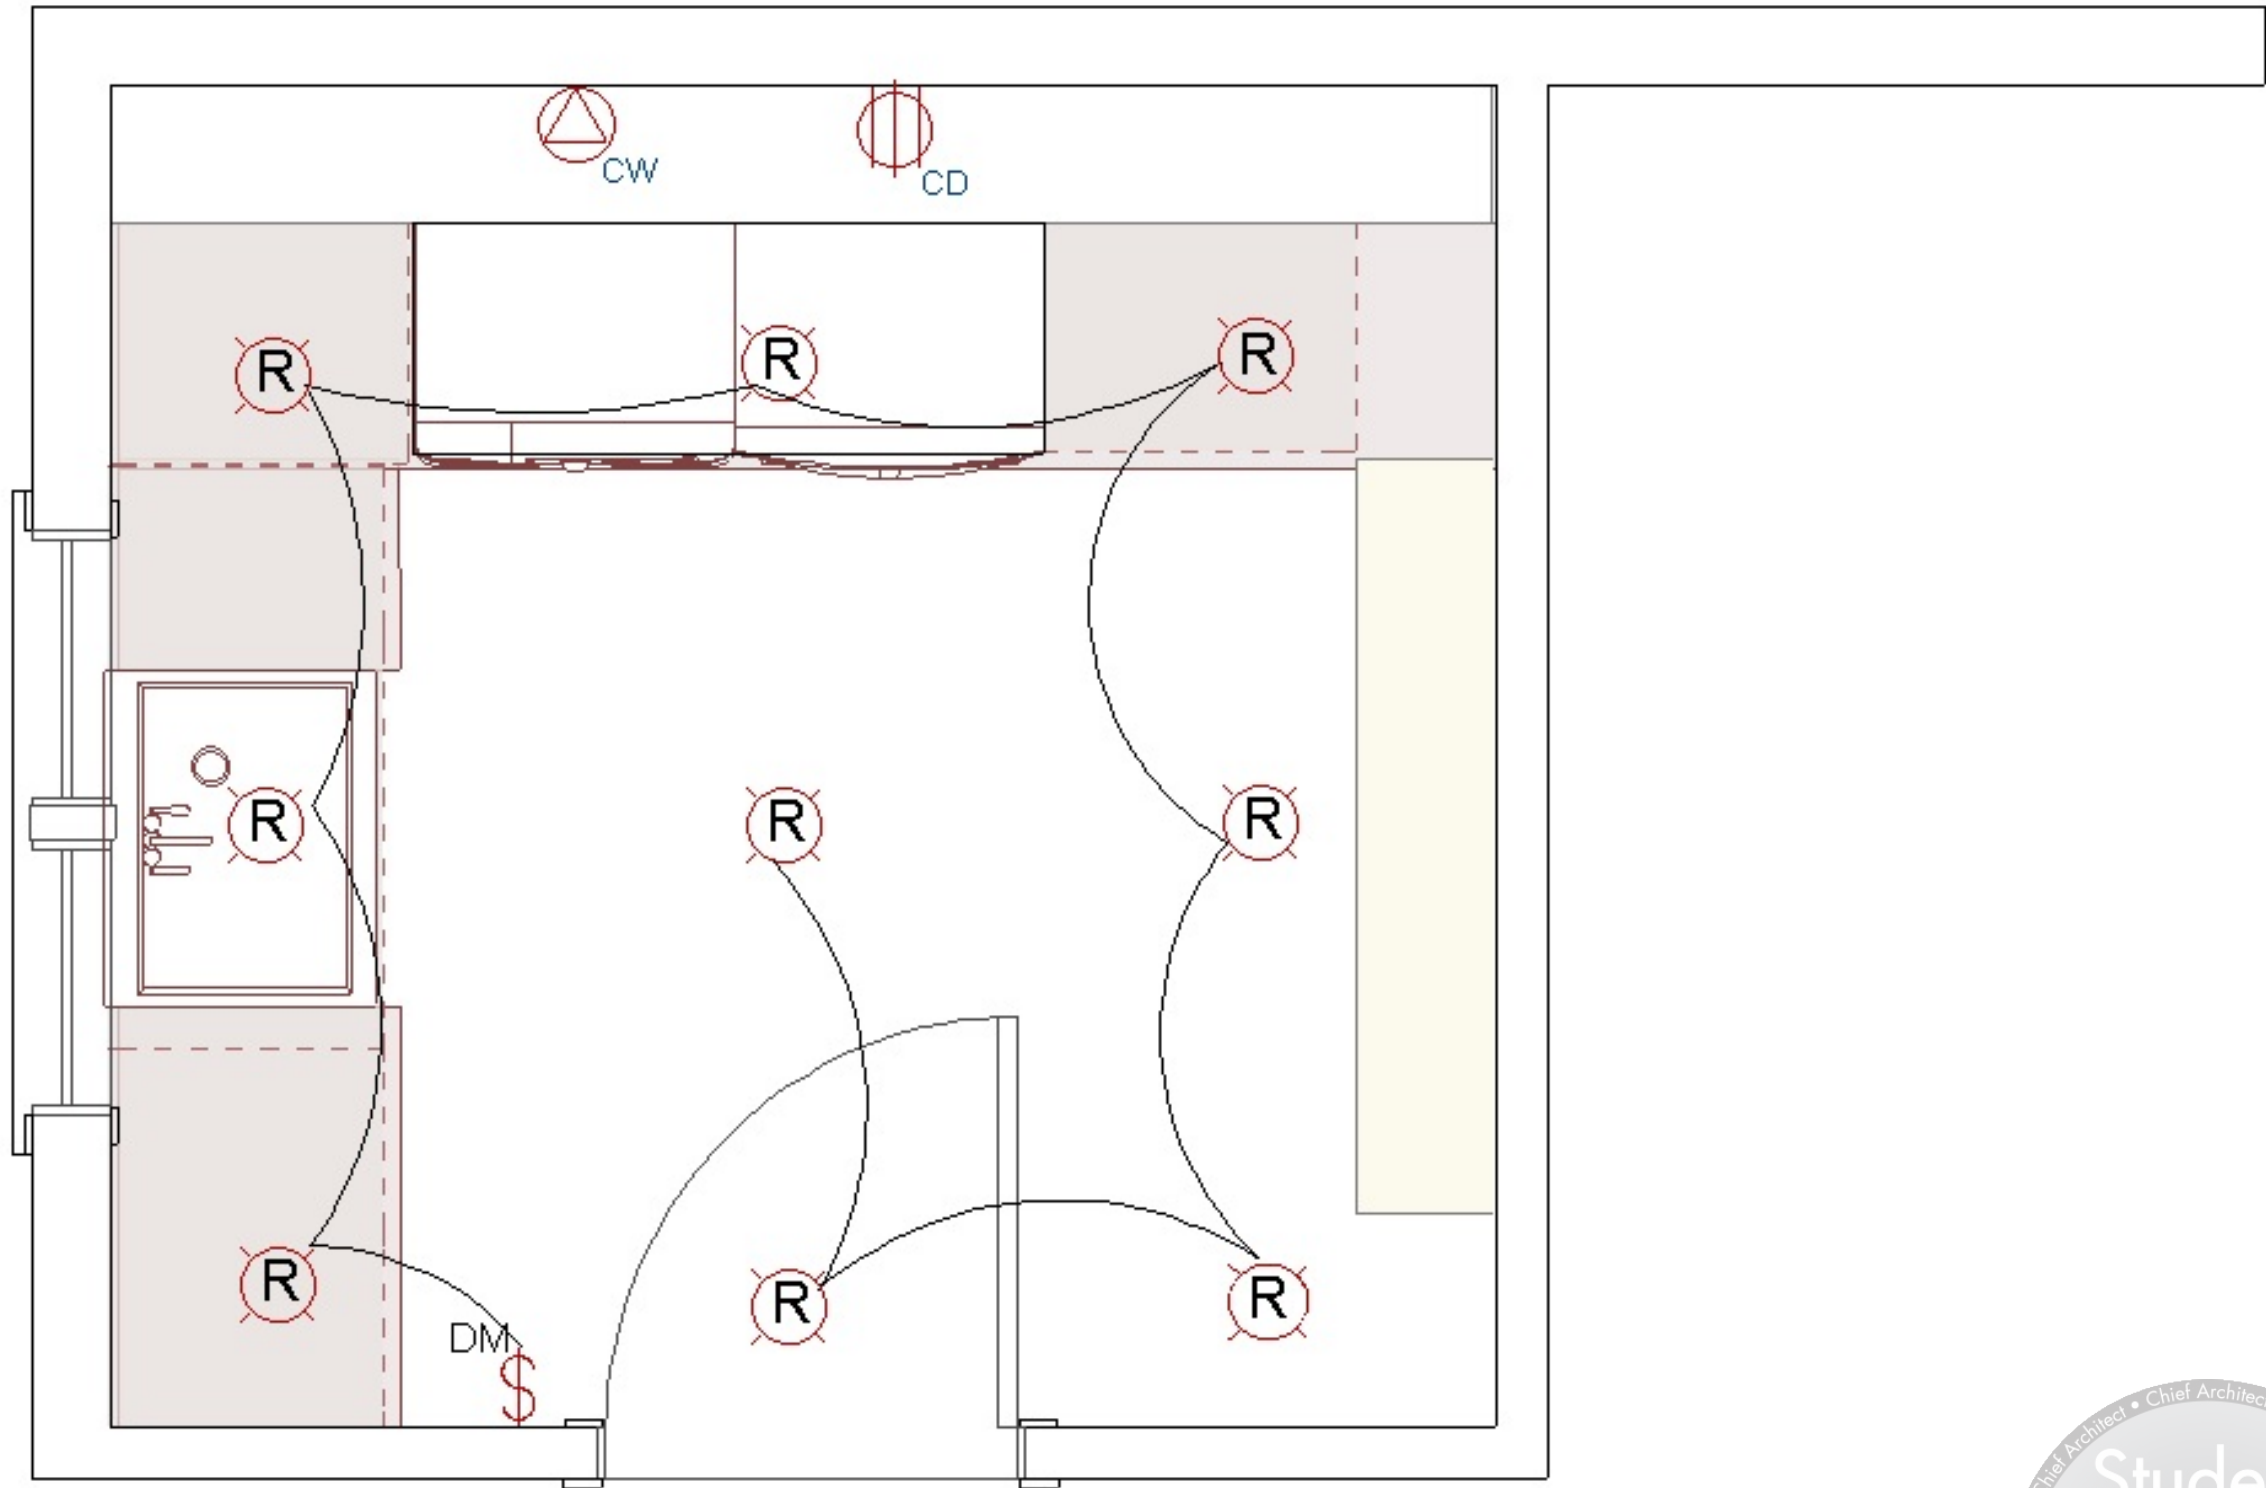

SCALE SEE VIEW

DATE

SHEET #  
1

**CENTURY COLLEGE**  
 3300 CENTURY AVE N  
 WBL, MN 55110

DESIGNED FOR  
 Century College  
 KATE APABLAZA  
 BY  
 Kate Apablaza

**KBD 2020**  
**ADVANCED CAD**

**Laundry**  
**Lighting**