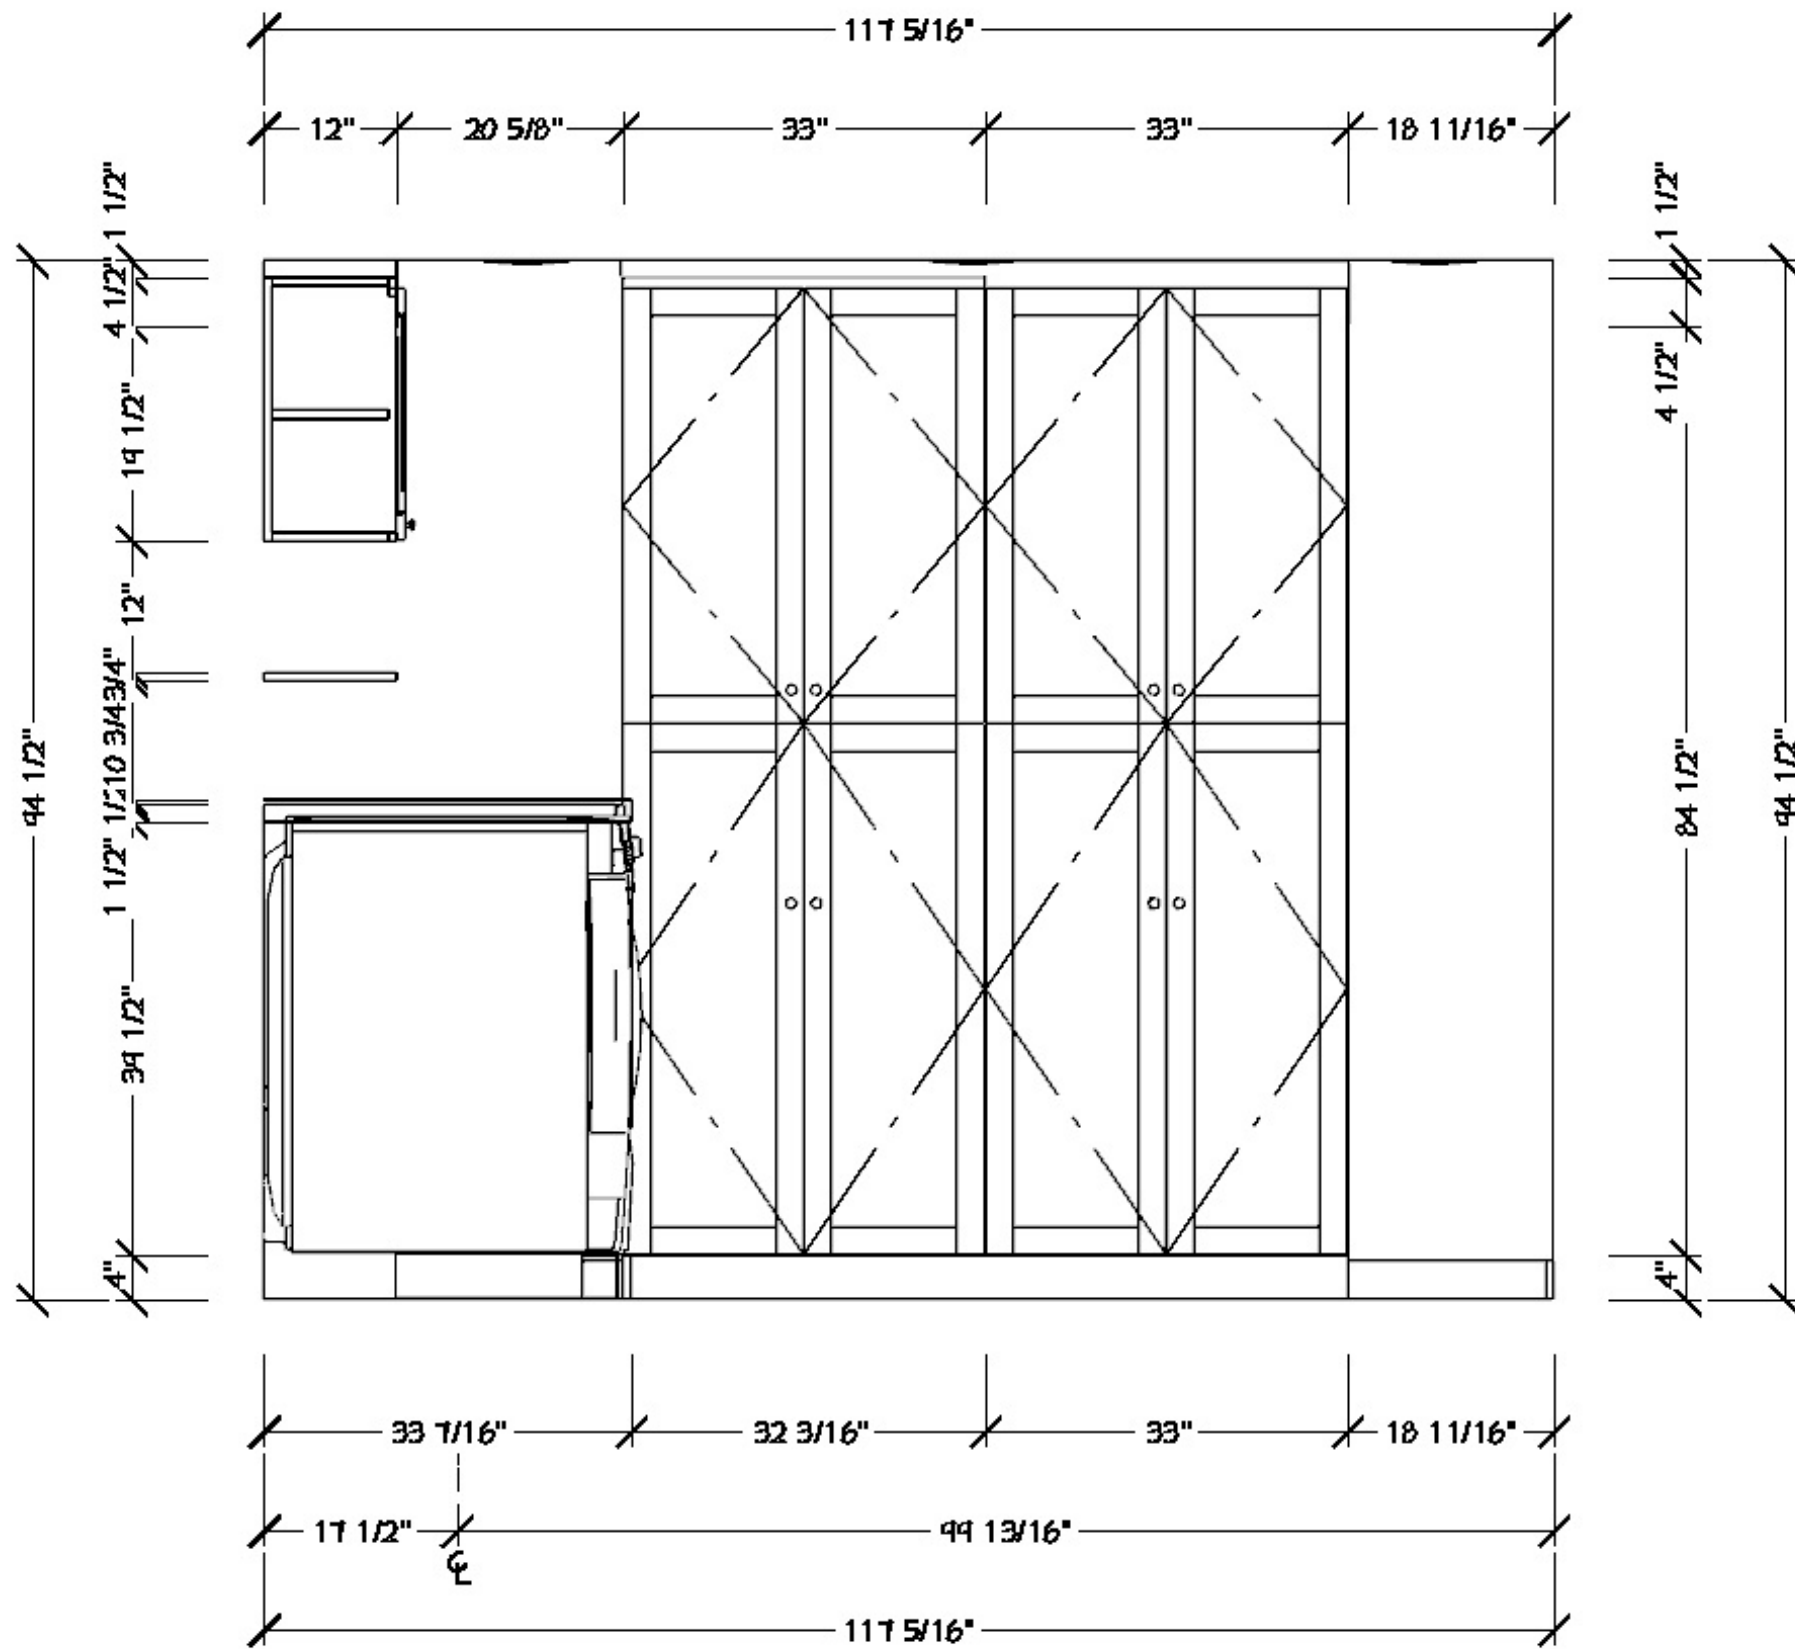

SCALE SEE VIEW

DATE

SHEET #  
4

CENTURY COLLEGE  
3300 CENTURY AVE N  
WBL, MN 55110

DESIGNED FOR  
Century College  
BY  
Kate Apablaza

KBD 2020  
ADVANCED CAD

ELEVATIONS

DWN REV	DATE	BY
	7/17/21	