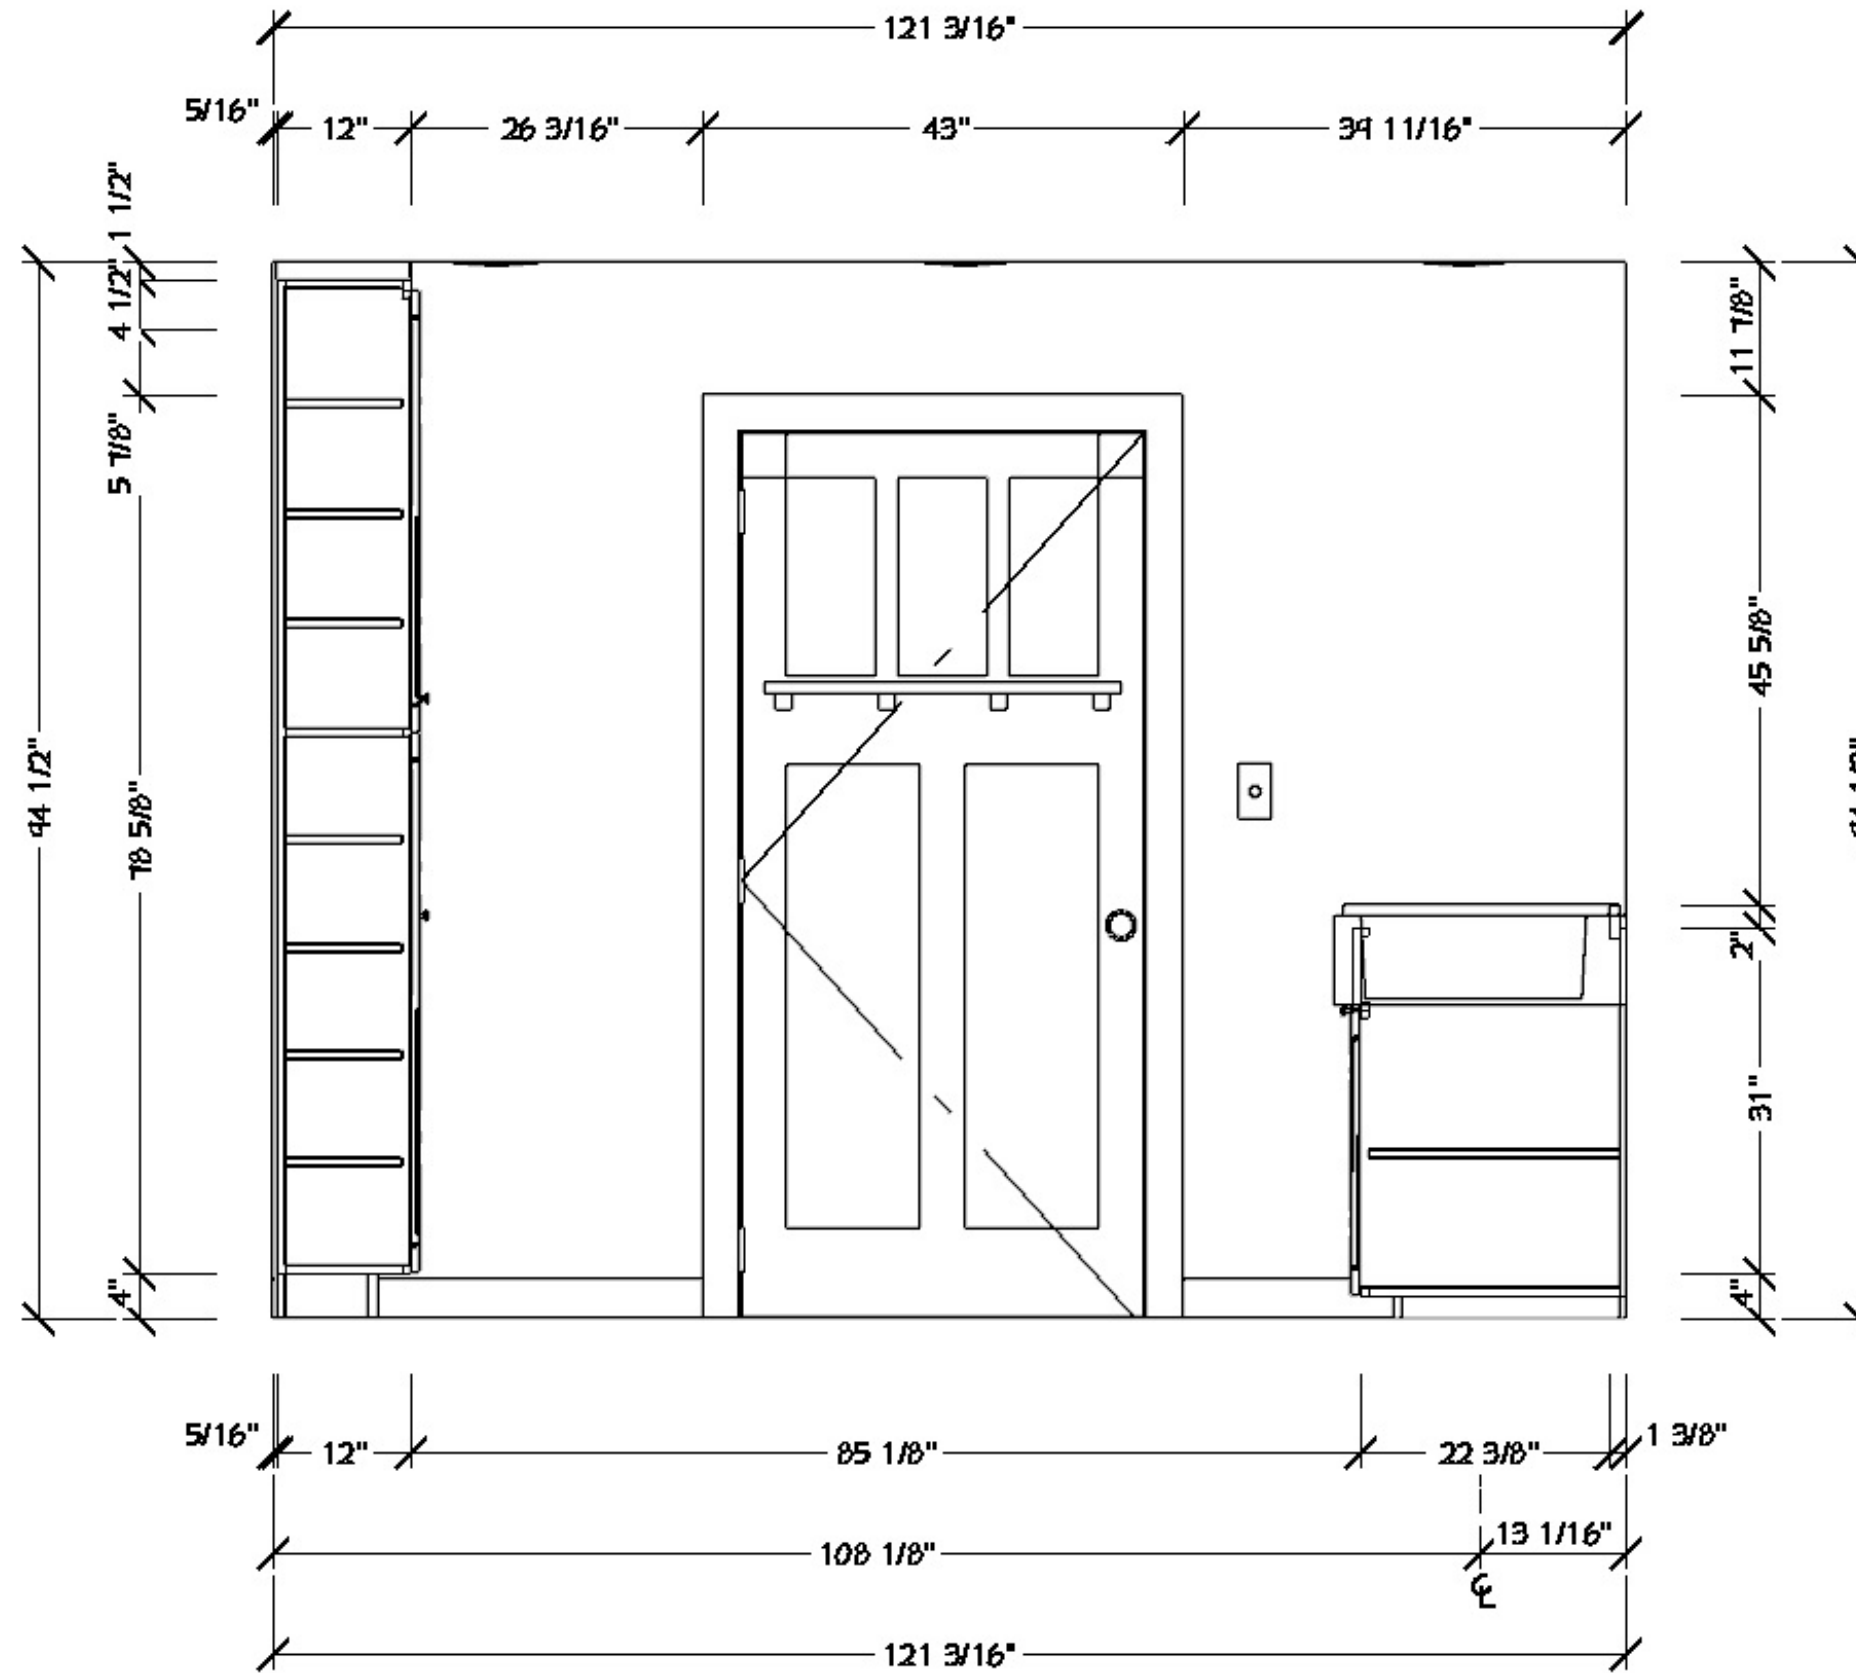

CENTURY COLLEGE
3300 CENTURY AVE N
WBL, MN 55110

DESIGNED FOR
Century College
BY
Kate Apablaza

KBD 2020
ADVANCED CAD

ELEVATIONS

	DATE	BY
DWN	7/17/21	
REV		

Student
Version

Not for
Construction
Document

SCALE SEE VIEW
Applicable on Arch B Page

DATE

SHEET #
6