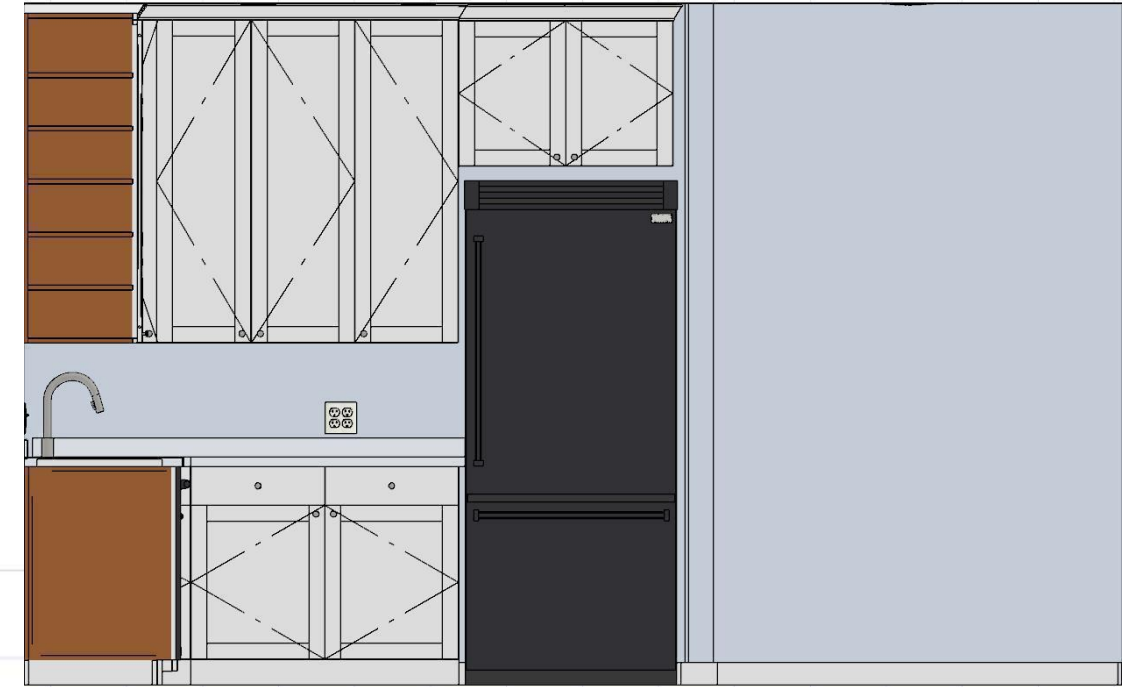

Elizabeth's Kitchen
BEFORE
ELEVATION

	DATE	BY
DWN	12/5/21	
REV		

Student Version

SCALE SEE VIEW
Applicable on Arch B Paper

1/4" Instruction Document

DATE

SHEET # 6

CENTURY COLLEGE
3300 CENTURY AVE N
WBL, MN 55110

DESIGNED FOR
ELIZABETH ROSARIO
 BY
KATE APABLAZA

KBD 2020
RENOVATION PROJECT

Elizabeth's Kitchen
BEFORE
ELEVATION

	DATE	BY
DWN	12/5/21	
REV		

Student Version

Not for Instructional Documents

SCALE SEE VIEW
Applicable on Arch B Paper