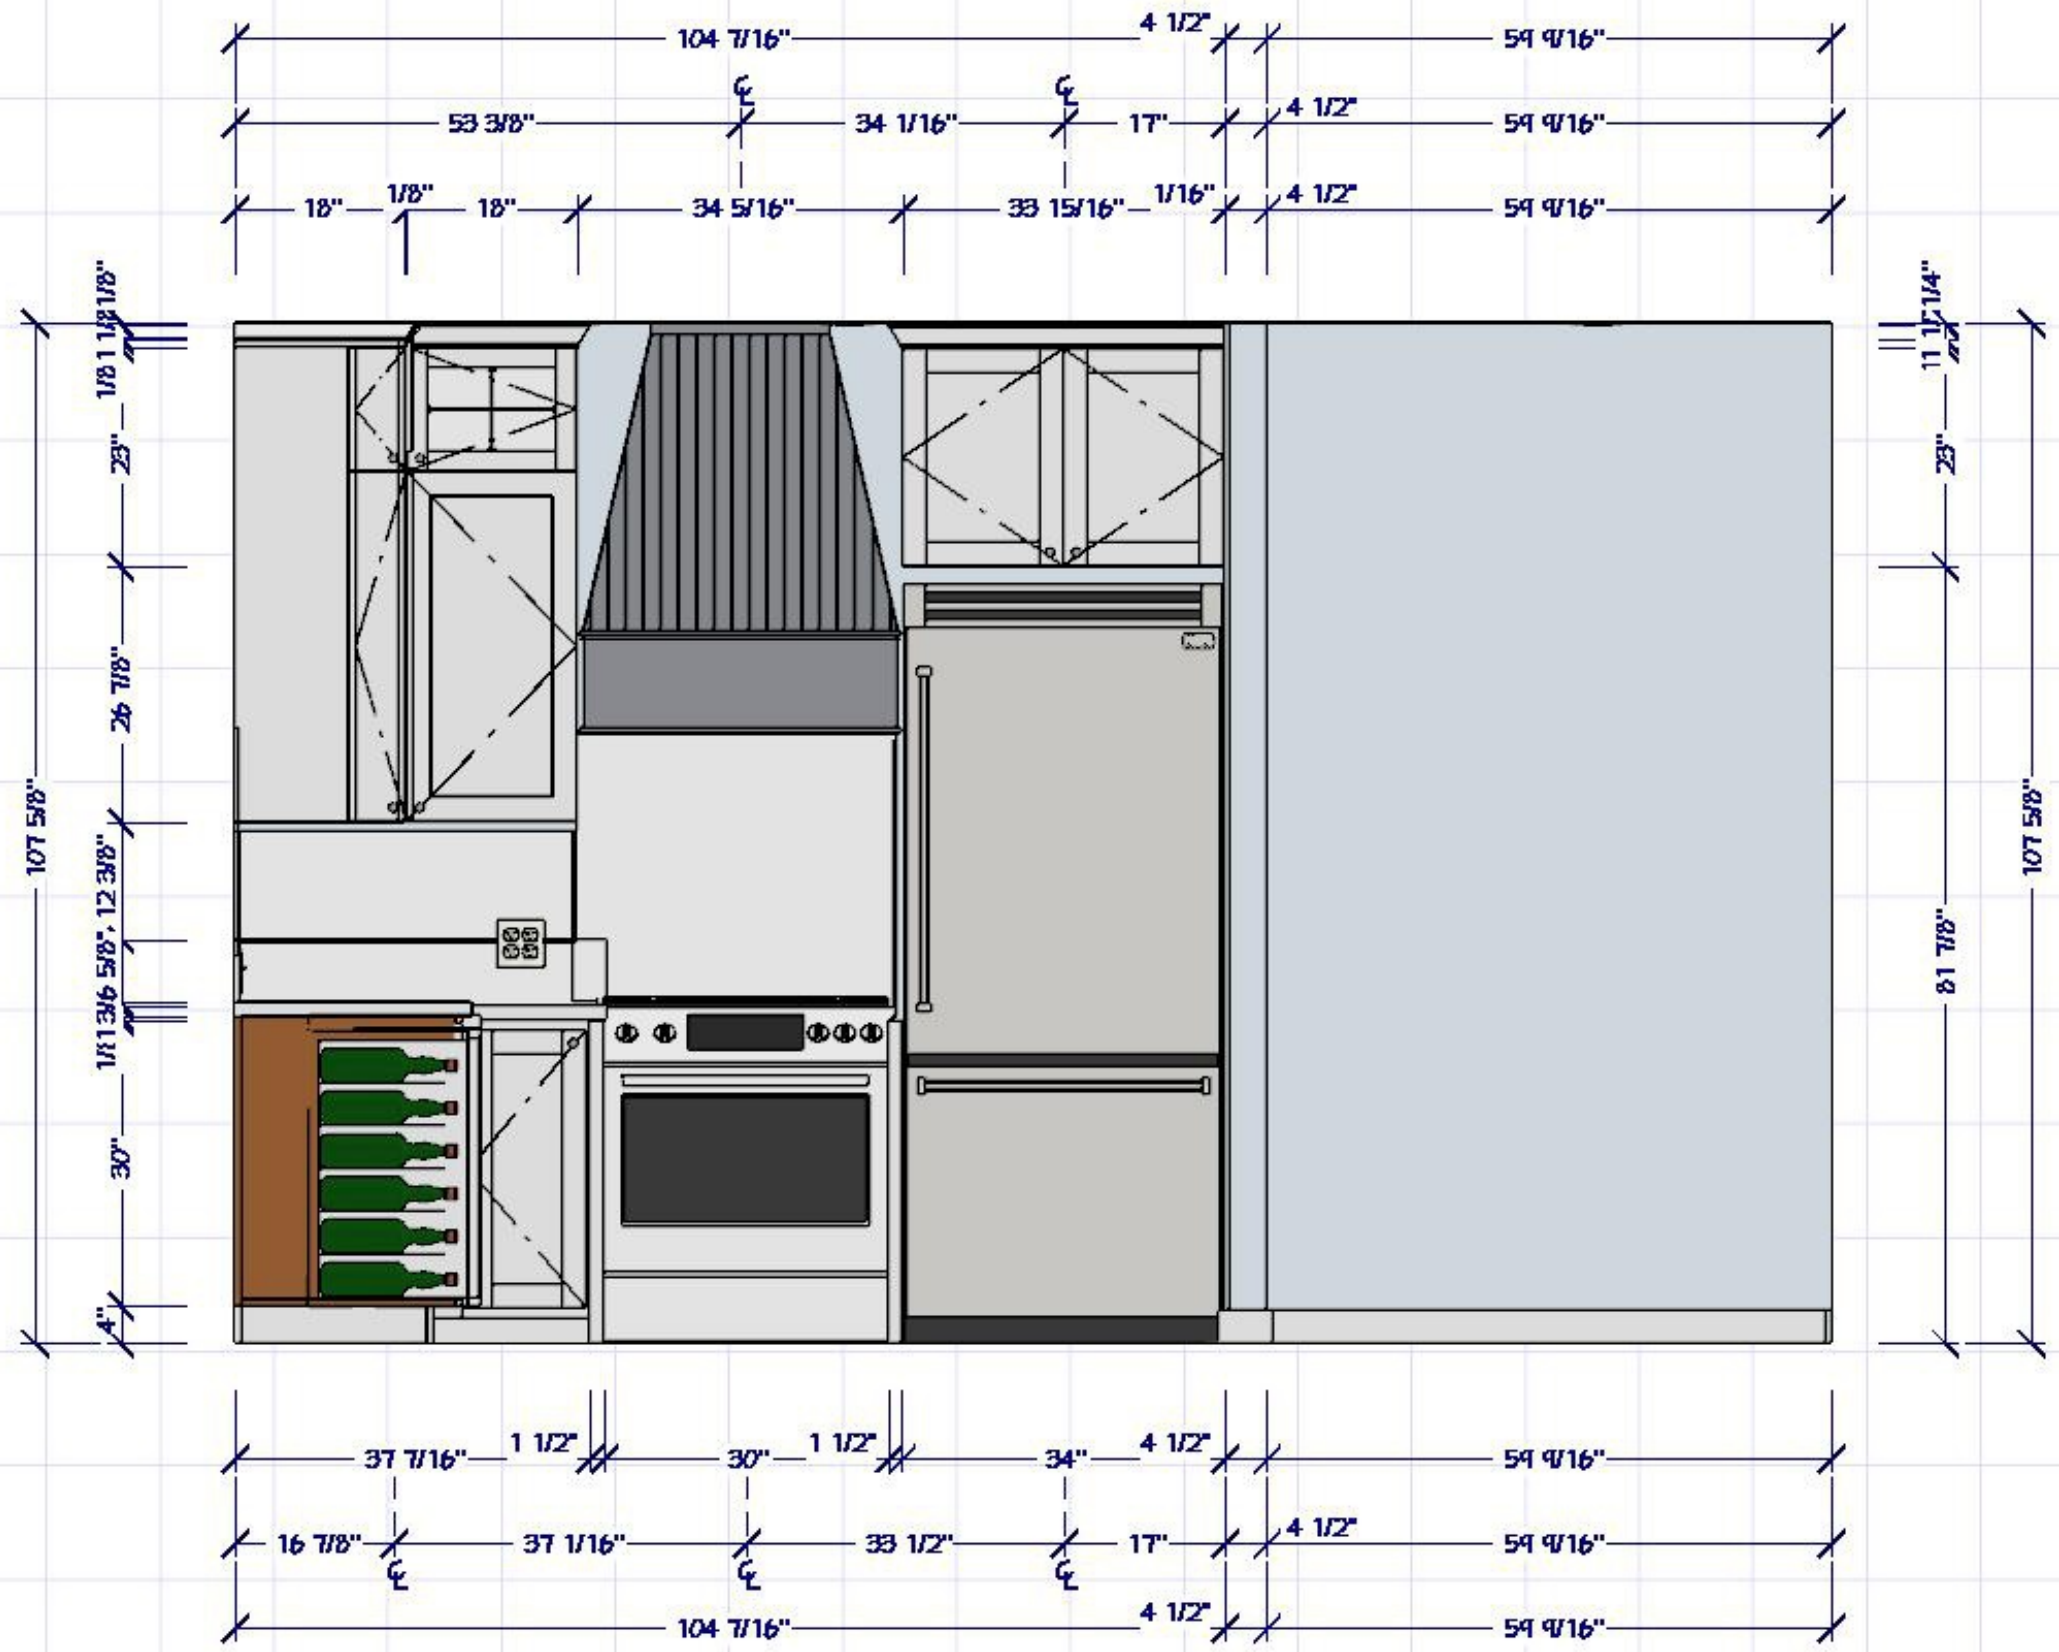

Elizabeth's Kitchen
AFTER
ELEVATION

	DATE	BY
DWN		
REV	12/5/21	

Student
Version

SCALE SEE VIEW
1/4" Instruction Document

SHEET #
9

DATE

CENTURY COLLEGE
3300 CENTURY AVE N
WBL, MN 55110

DESIGNED FOR
ELIZABETH ROSARIO
BY
KATE APABLAZA

KBD 2020
RENOVATION PROJECT

Elizabeth's Kitchen
AFTER
ELEVATION

	DATE	BY
DWN	12/5/21	
REV		

Student Version

SCALE SEE VIEW
Applicable on Arch B Paper

1/4" Instruction Documents

DATE

SHEET #
10