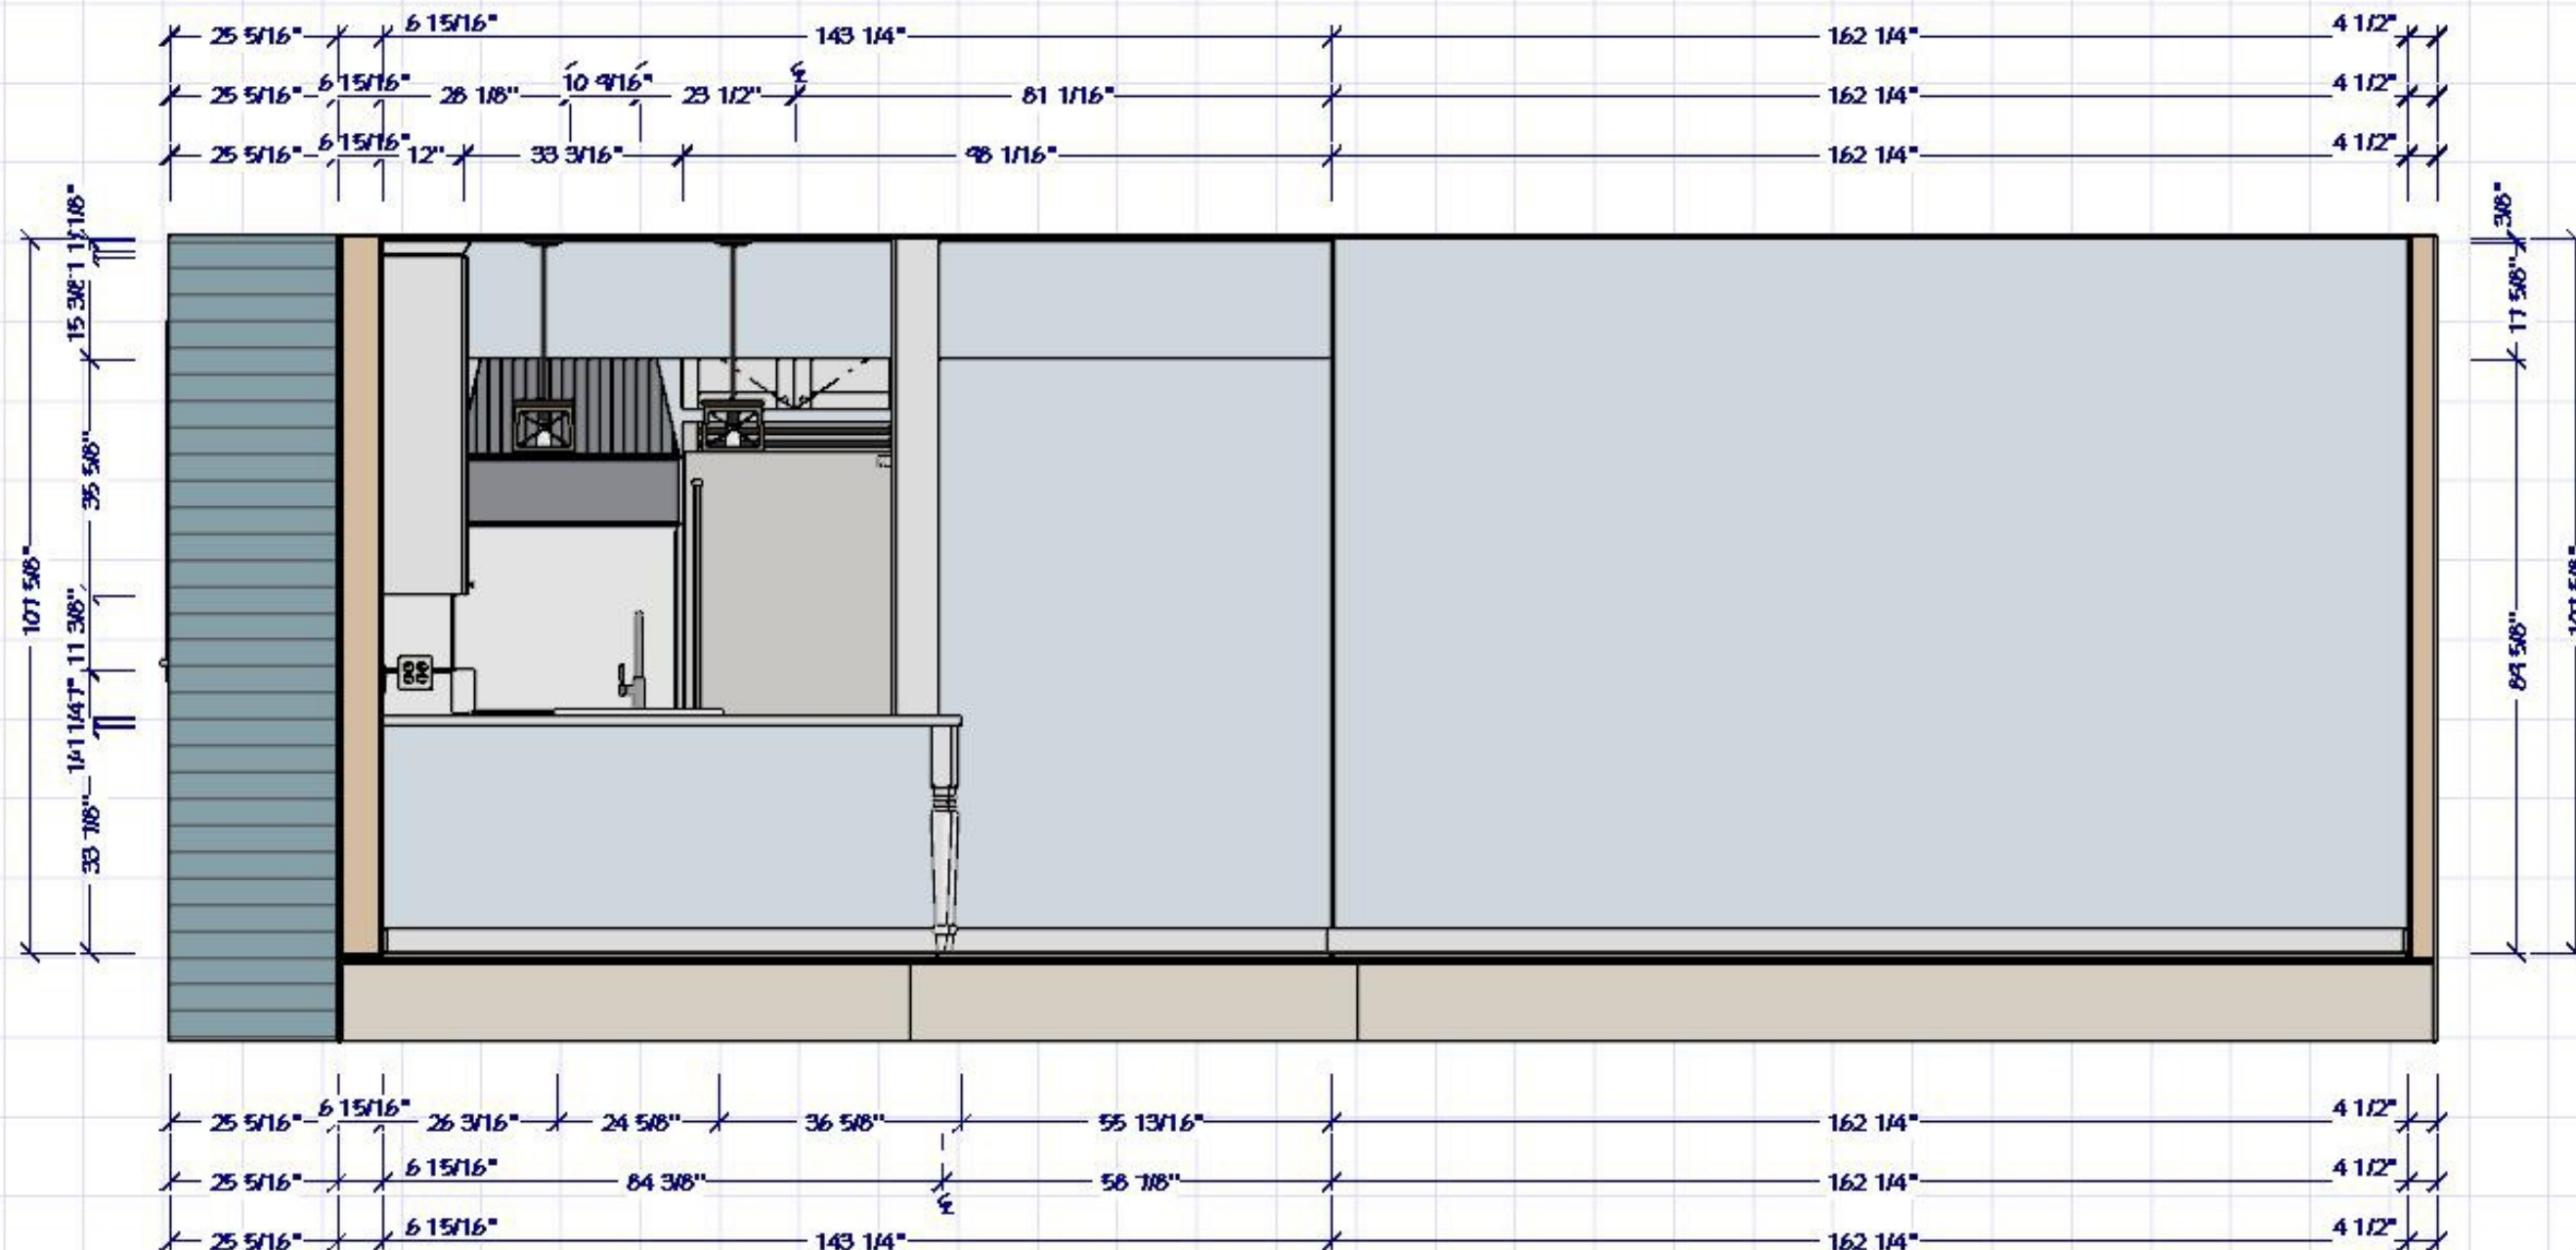

CENTURY COLLEGE
3300 CENTURY AVE N
WBL, MN 55110

DESIGNED FOR
ELIZABETH ROSARIO
BY
KATE APABLAZA

KBD 2020
RENOVATION PROJECT

Elizabeth's Kitchen
AFTER
ELEVATION

	DATE	BY
DWN	12/5/21	
REV		

Student Version

SCALE SEE VIEW
1/4" Instruction Documents

SHEET # 12

DATE