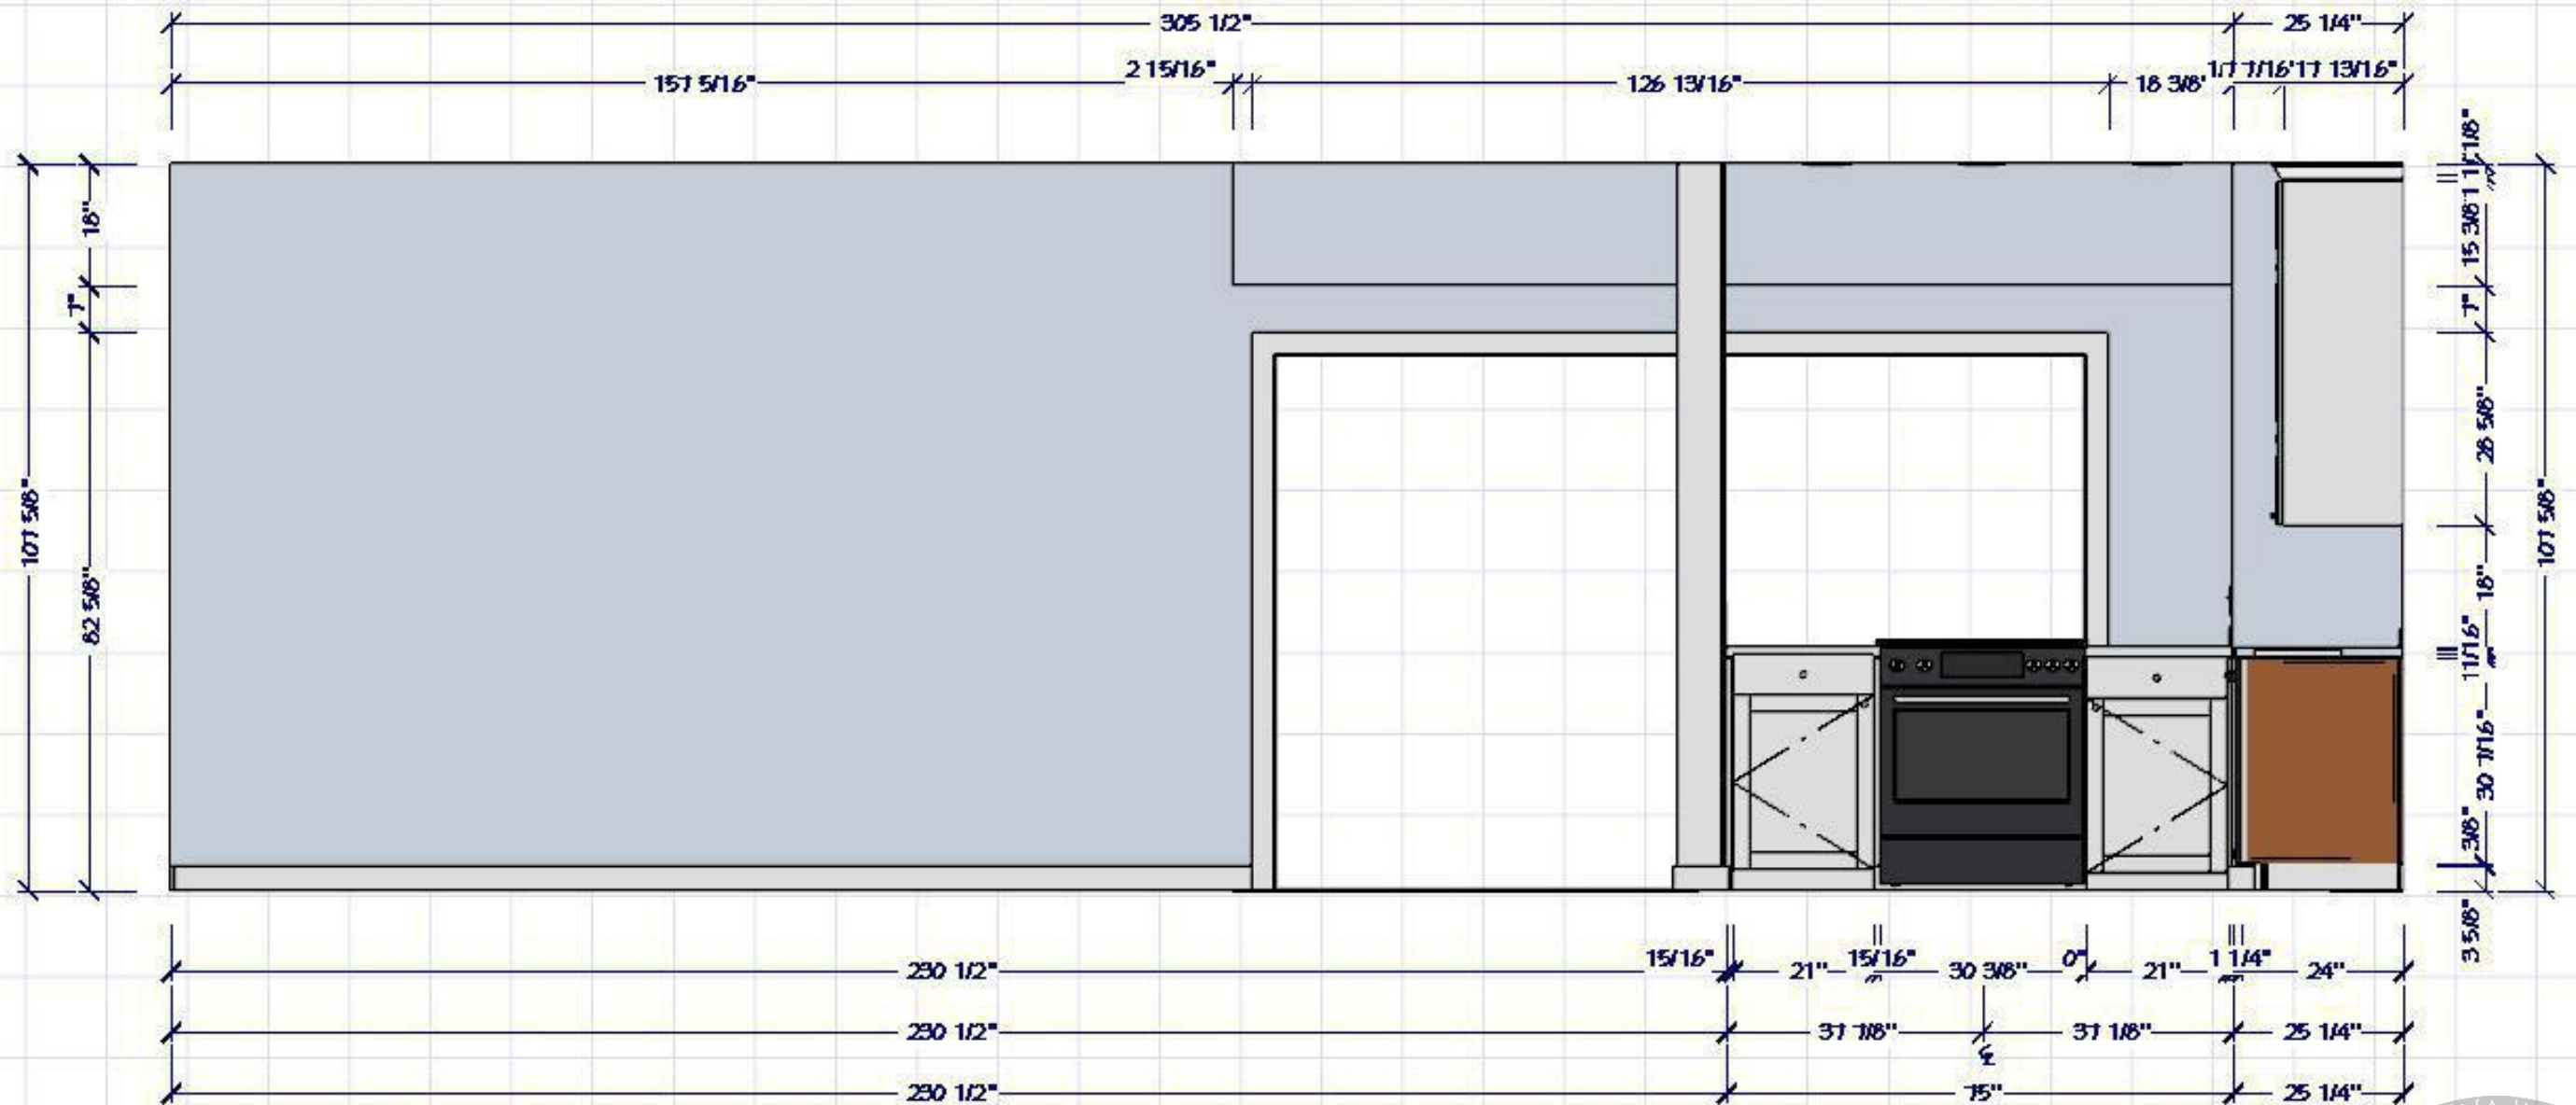

KBD 2020
RENOVATION PROJECT

Elizabeth's Kitchen
PHOTOS

	DATE	BY
DWN		
REV	12/5/21	

Student
Version

SCALE SEE VIEW
Applicable on Arch B Print

1/4" Instruction Document

DATE

SHEET #
3