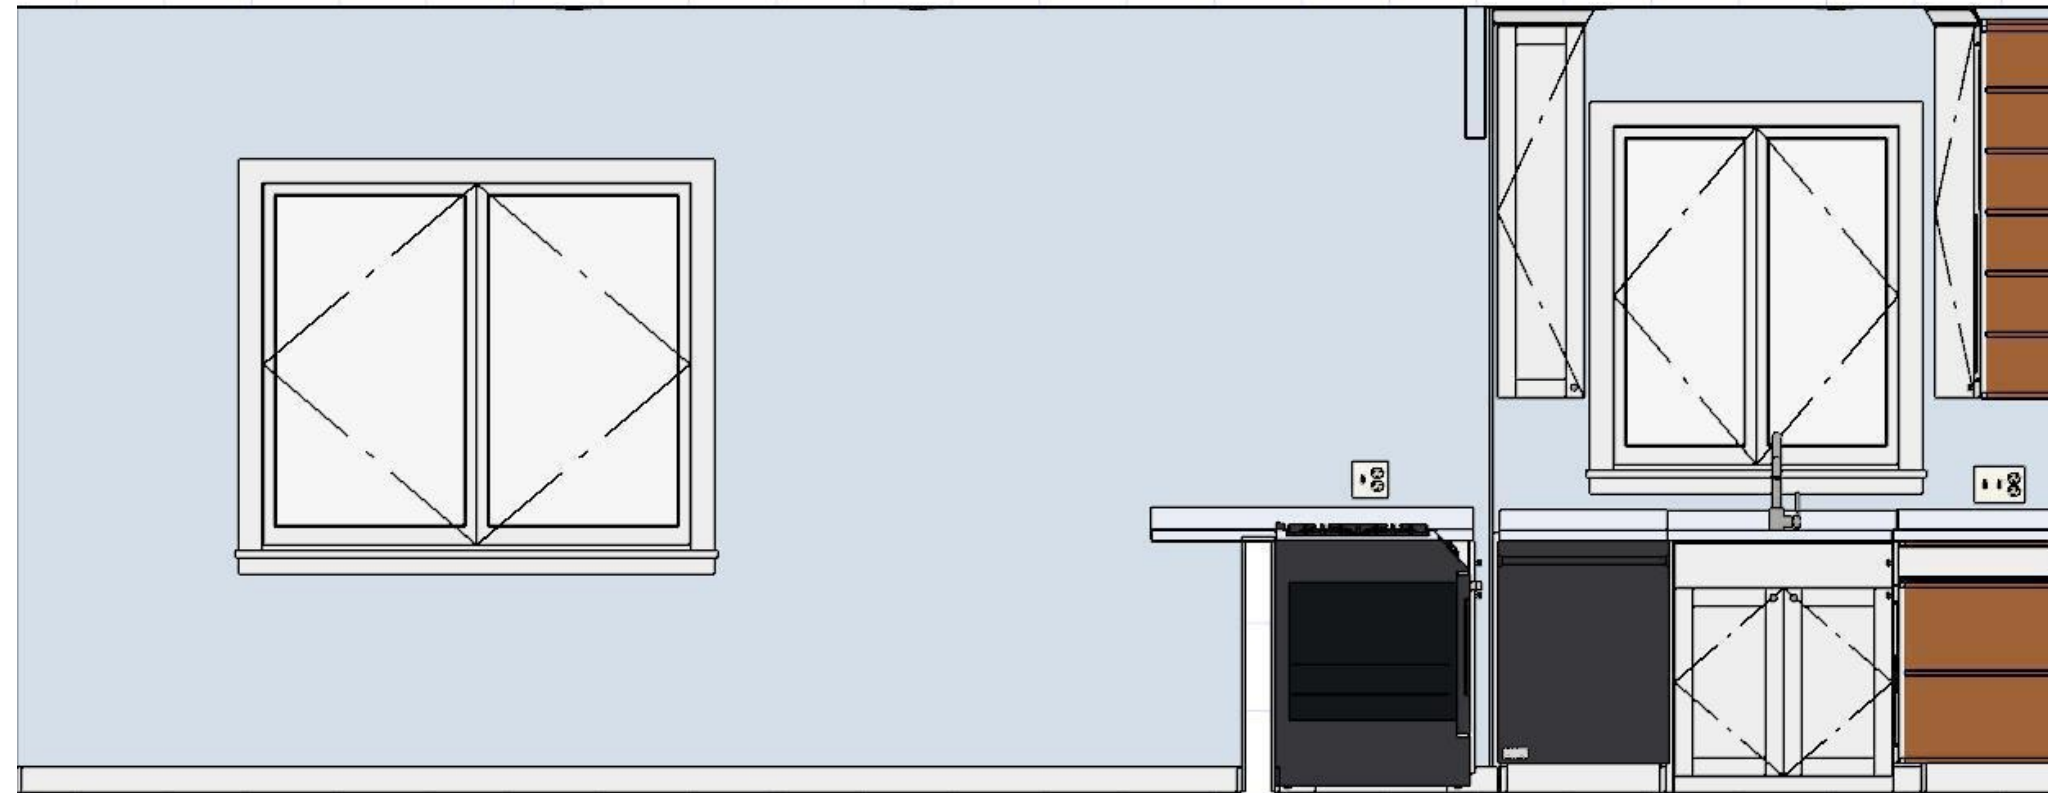

Elizabeth's Kitchen
BEFORE
ELEVATION

	DATE	BY
DWN	12/5/21	
REV		

Student Version

SCALE SEE VIEW
Applicable on Arch B Paper

1/4" Instruction Document

DATE

SHEET # 6

CENTURY COLLEGE
3300 CENTURY AVE N
WBL, MN 55110