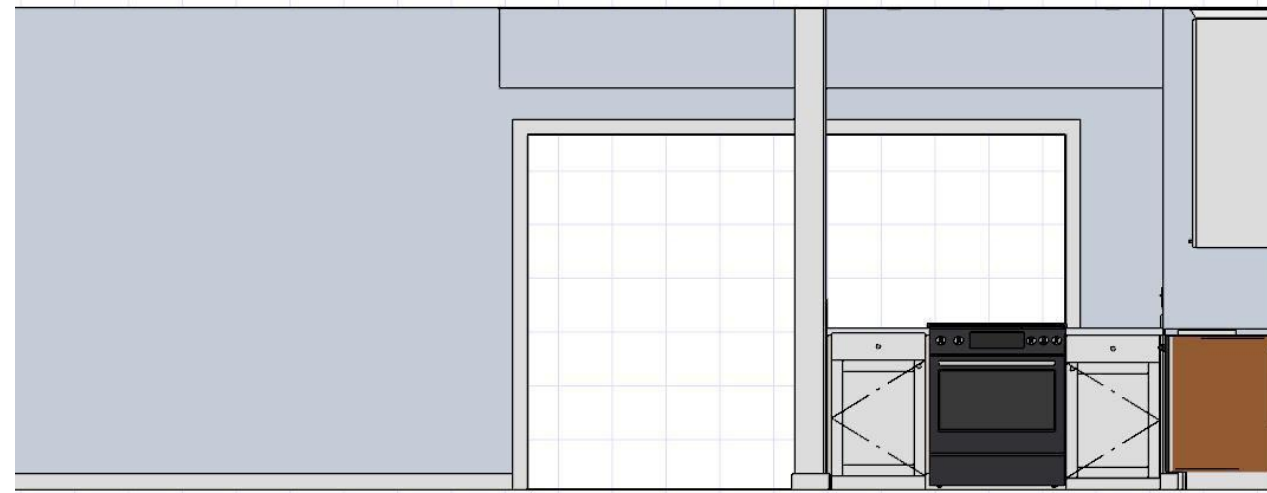

Elizabeth's Kitchen
BEFORE
ELEVATION

	DATE	BY
DWN	12/5/21	
REV		

Student Version

SCALE SEE VIEW
Applicable on Arch B Paper

1/4" Instruction Document

DATE

SHEET # 6

CENTURY COLLEGE
3300 CENTURY AVE N
WBL, MN 55110