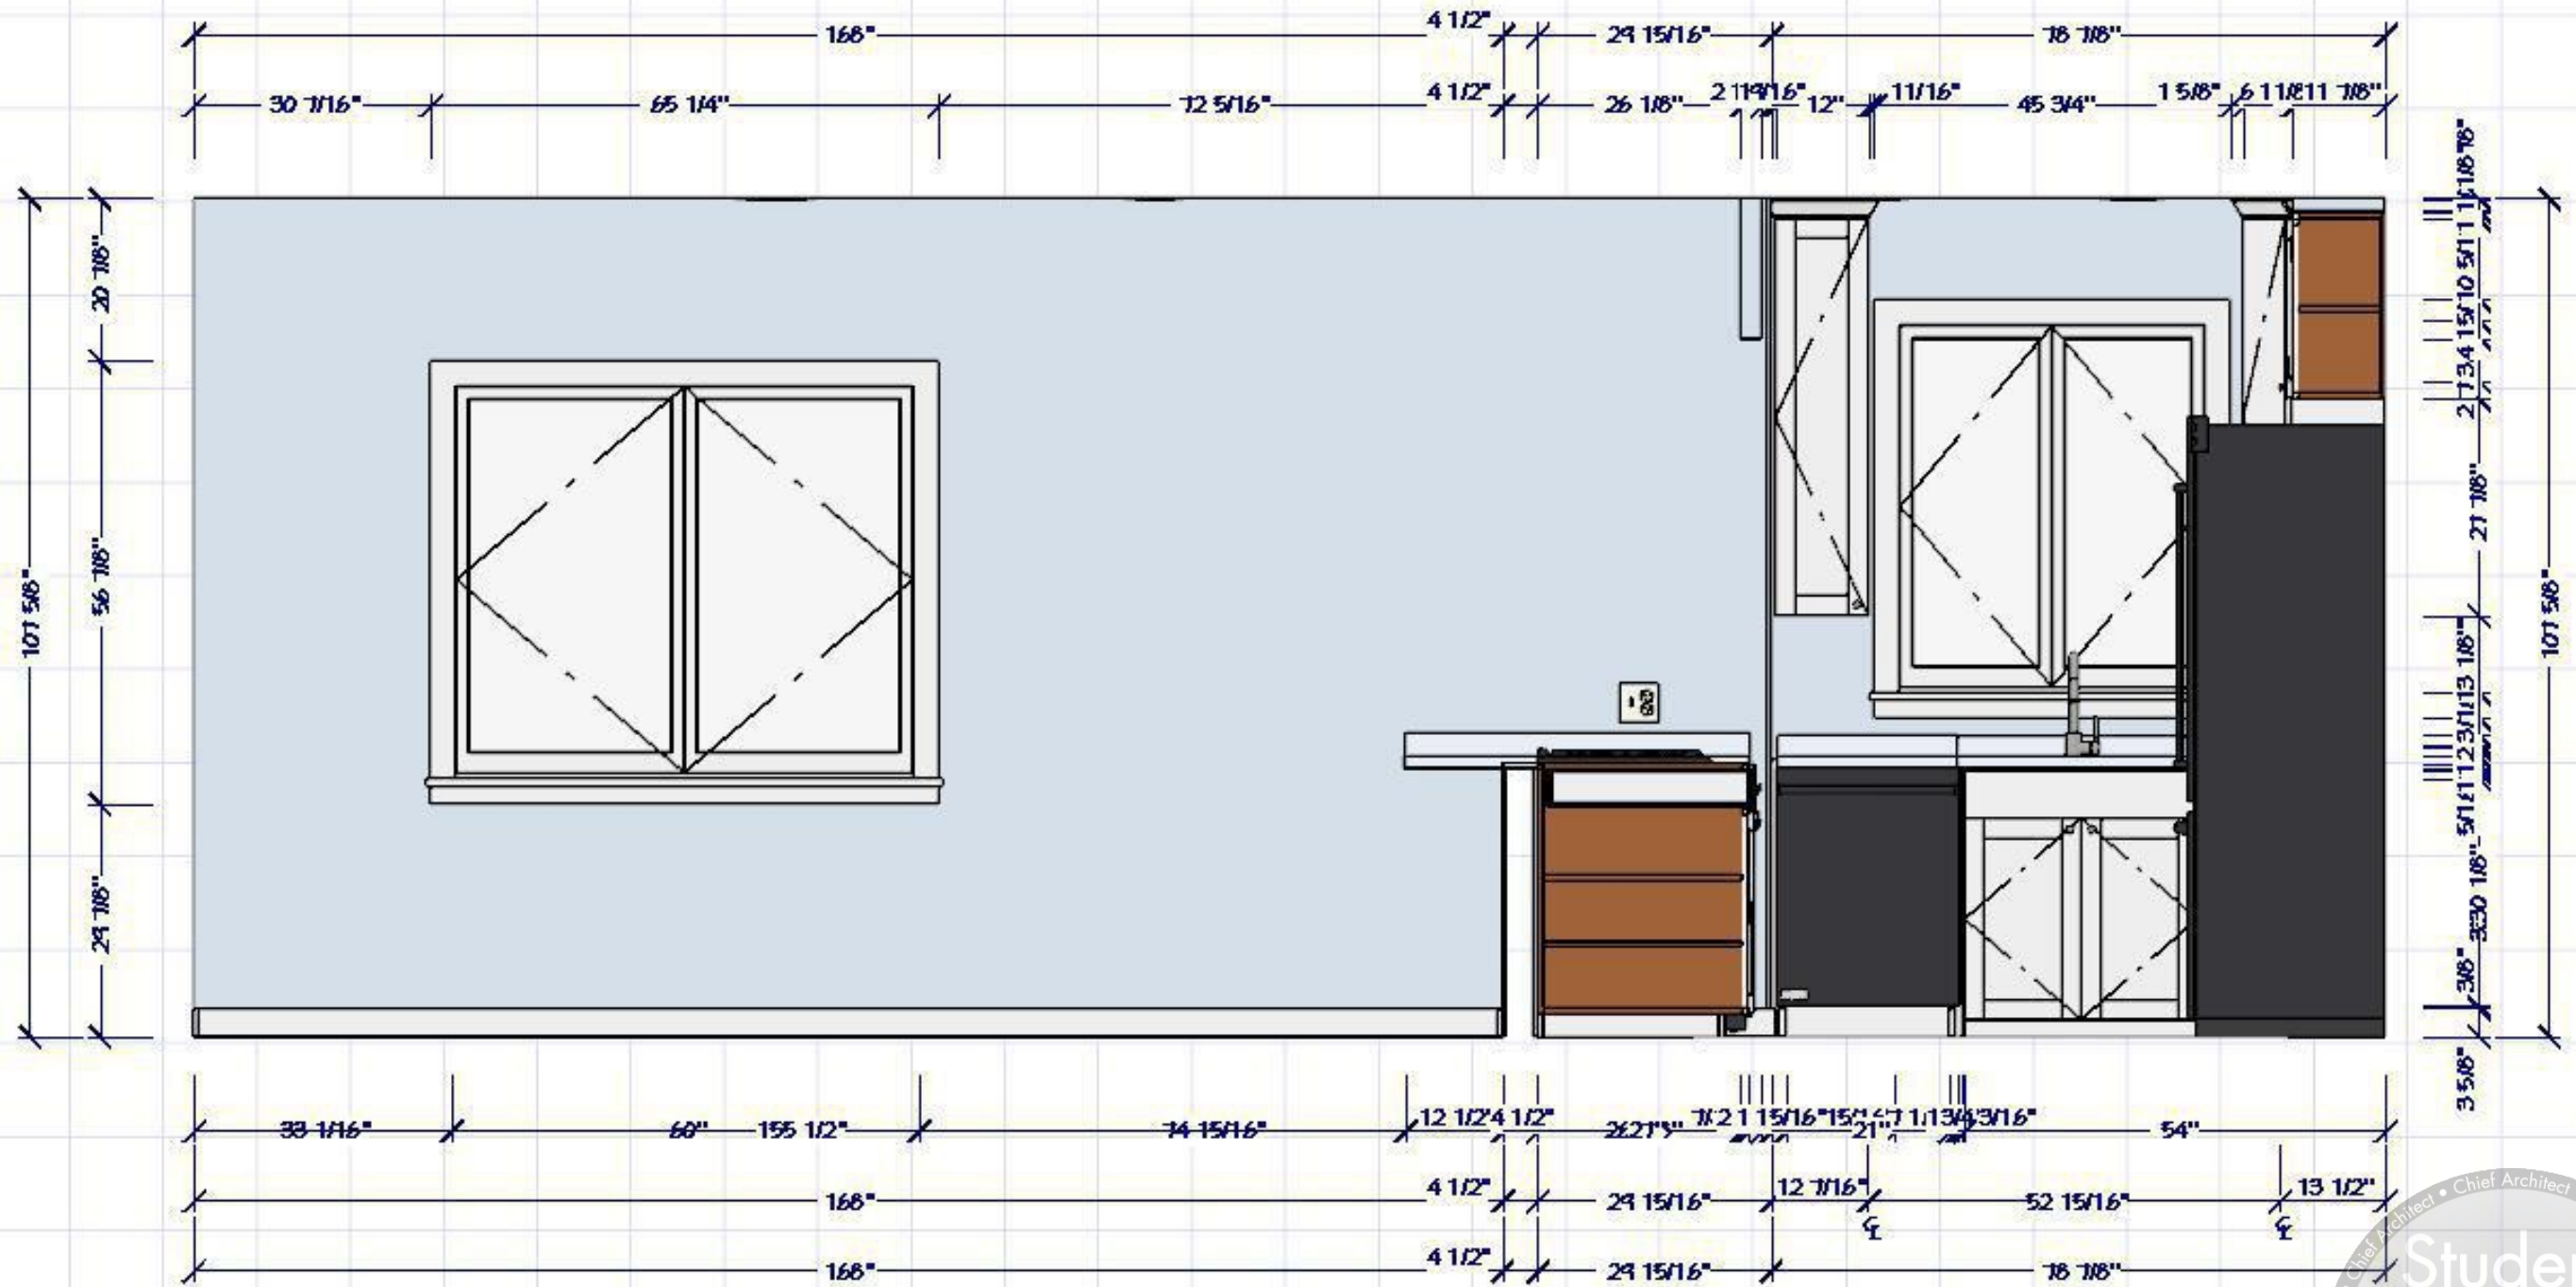

SCALE SEE VIEW
1/4" Instruction Documents

SHEET # 4

DATE

CENTURY COLLEGE
3300 CENTURY AVE N
WBL, MN 55110

DESIGNED FOR
ELIZABETH ROSARIO
BY
KATE APABLAZA

KBD 2020
RENOVATION PROJECT

Elizabeth's Kitchen
BEFORE
ELEVATION