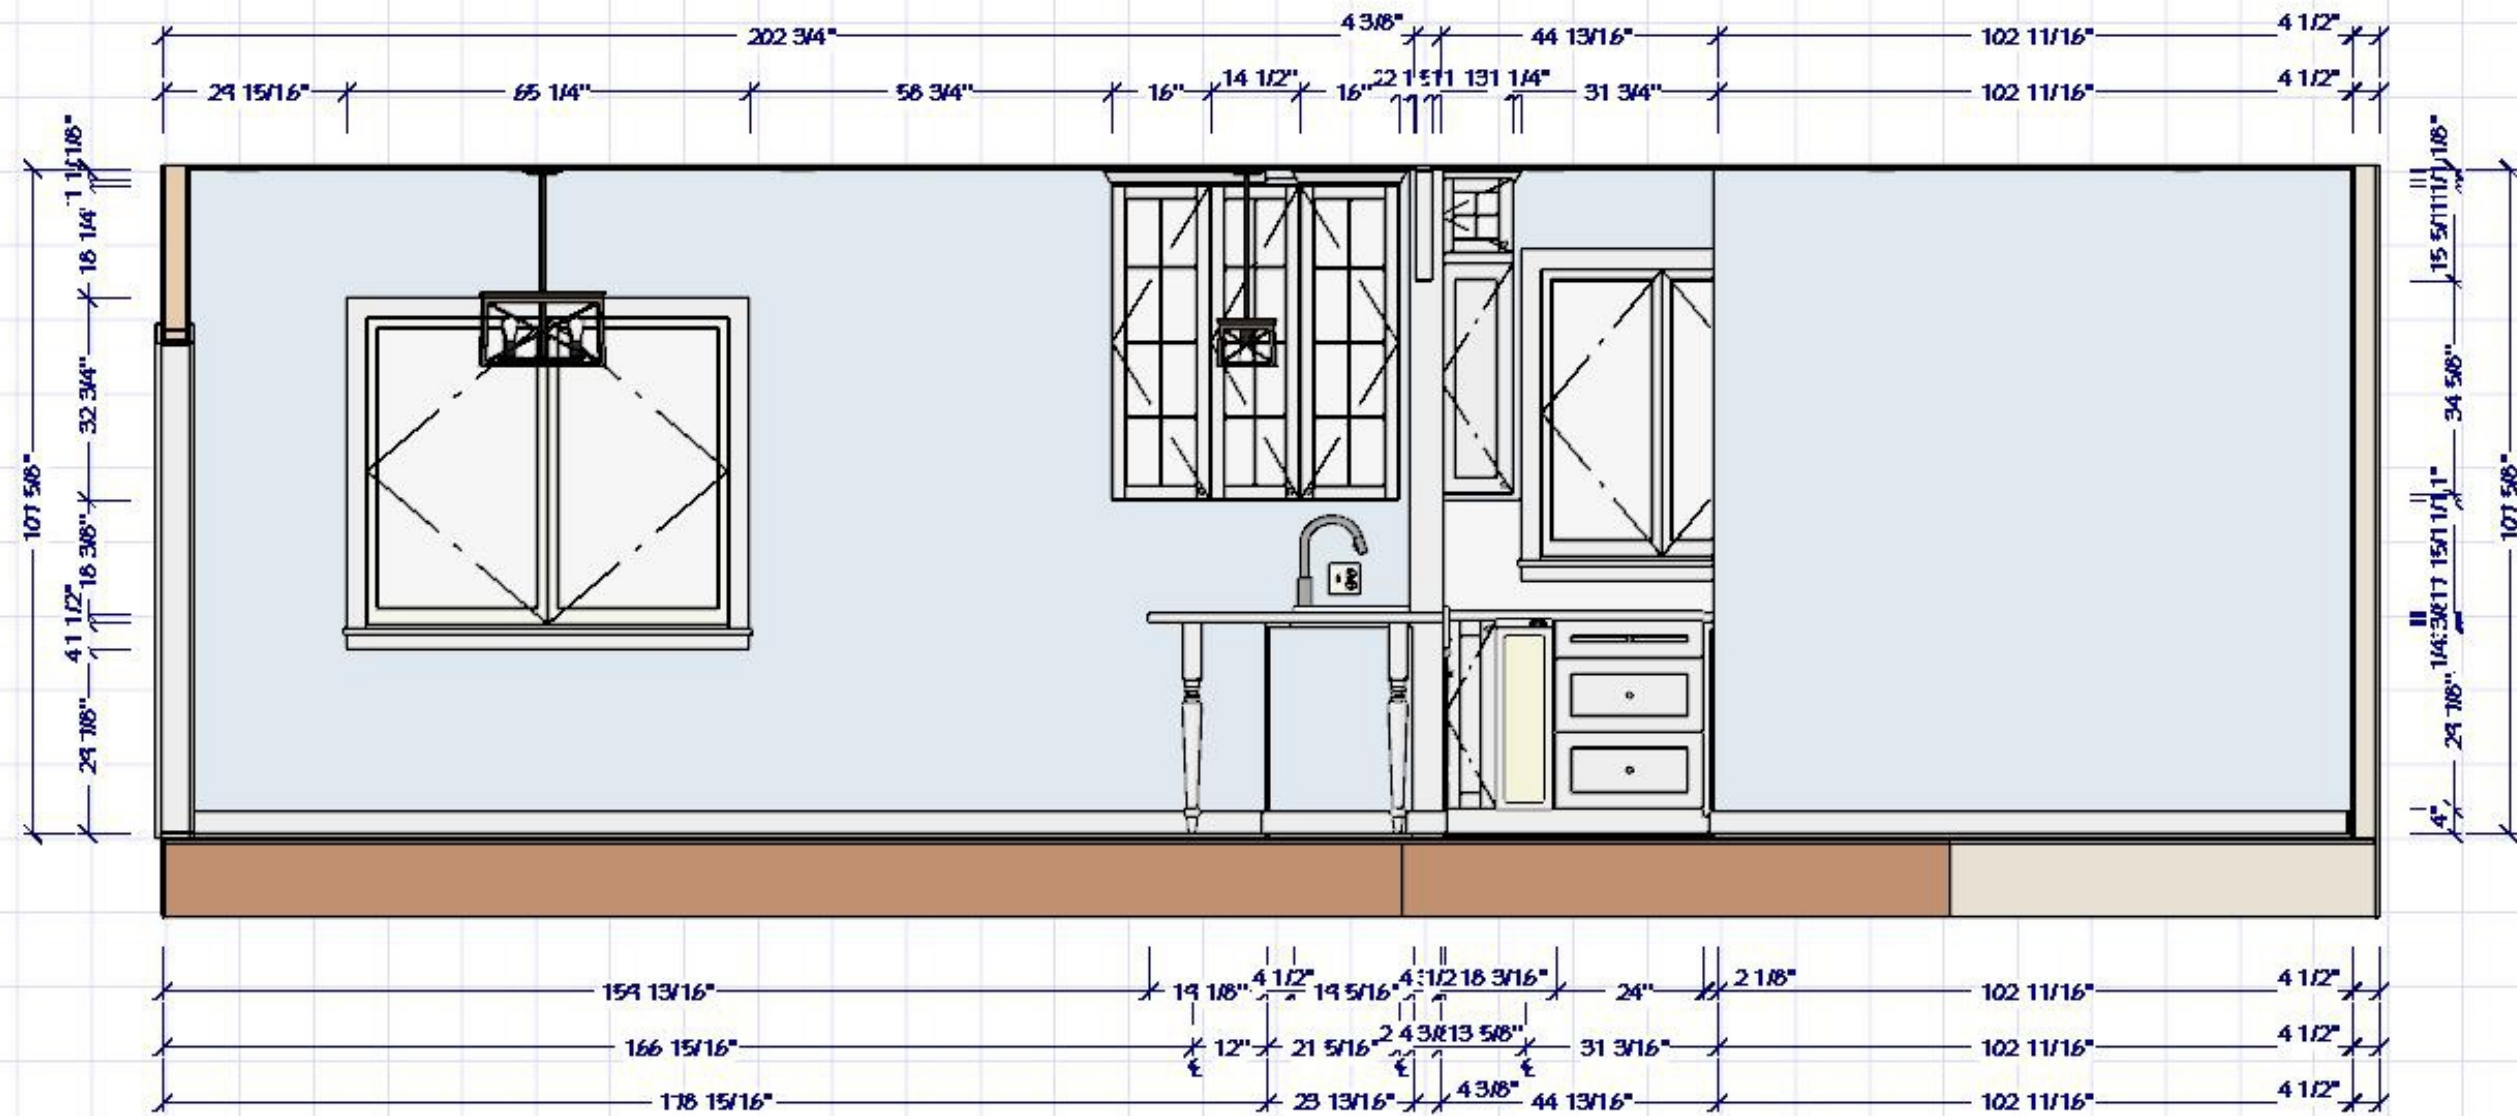

CENTURY COLLEGE
3300 CENTURY AVE N
WBL, MN 55110

DESIGNED FOR
ELIZABETH ROSARIO
BY
KATE APABLAZA

KBD 2020
RENOVATION PROJECT

Elizabeth's Kitchen
AFTER
ELEVATION

	DATE	BY
DWN		
REV	12/5/21	

Student
Version

SCALE SEE VIEW
1/4" Instruction Document

SHEET #
9

DATE