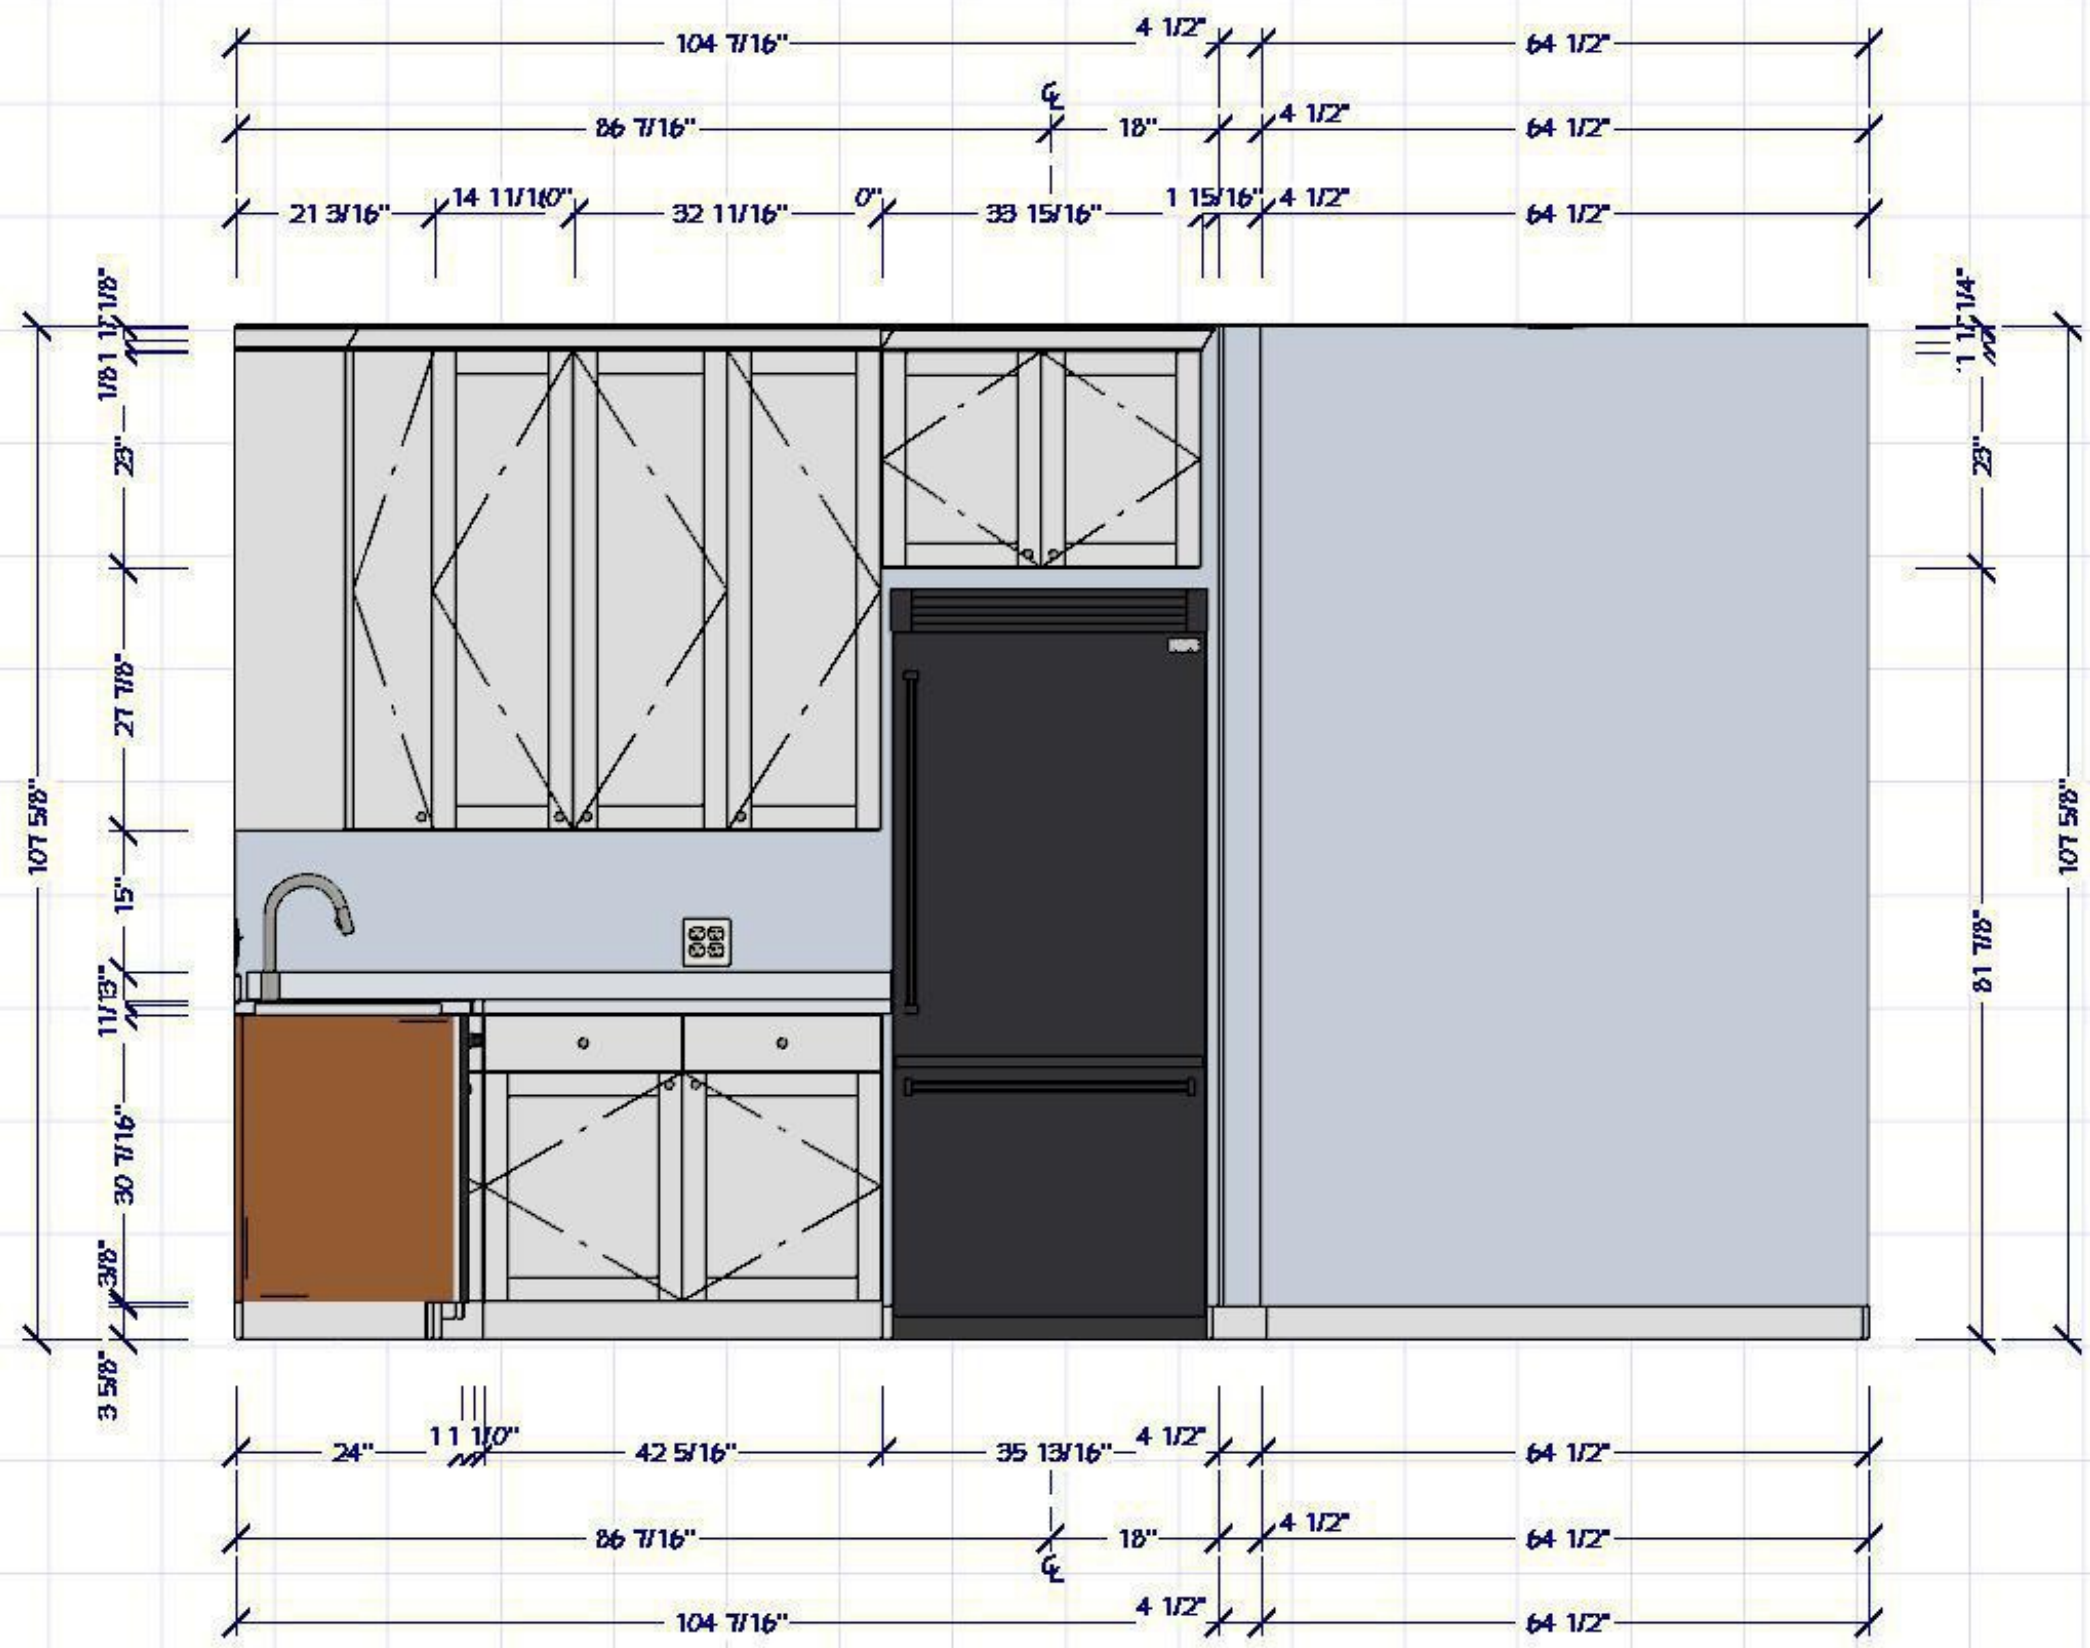

CENTURY COLLEGE
3300 CENTURY AVE N
WBL, MN 55110

DESIGNED FOR
ELIZABETH ROSARIO
BY
KATE APABLAZA

KBD 2020
RENOVATION PROJECT

Elizabeth's Kitchen
BEFORE
ELEVATION

	DATE	BY
DWN	12/5/21	
REV		

Student Version

SCALE SEE VIEW
Applicable on Arch B Paper

1/4" Instruction Document

DATE

SHEET # 6