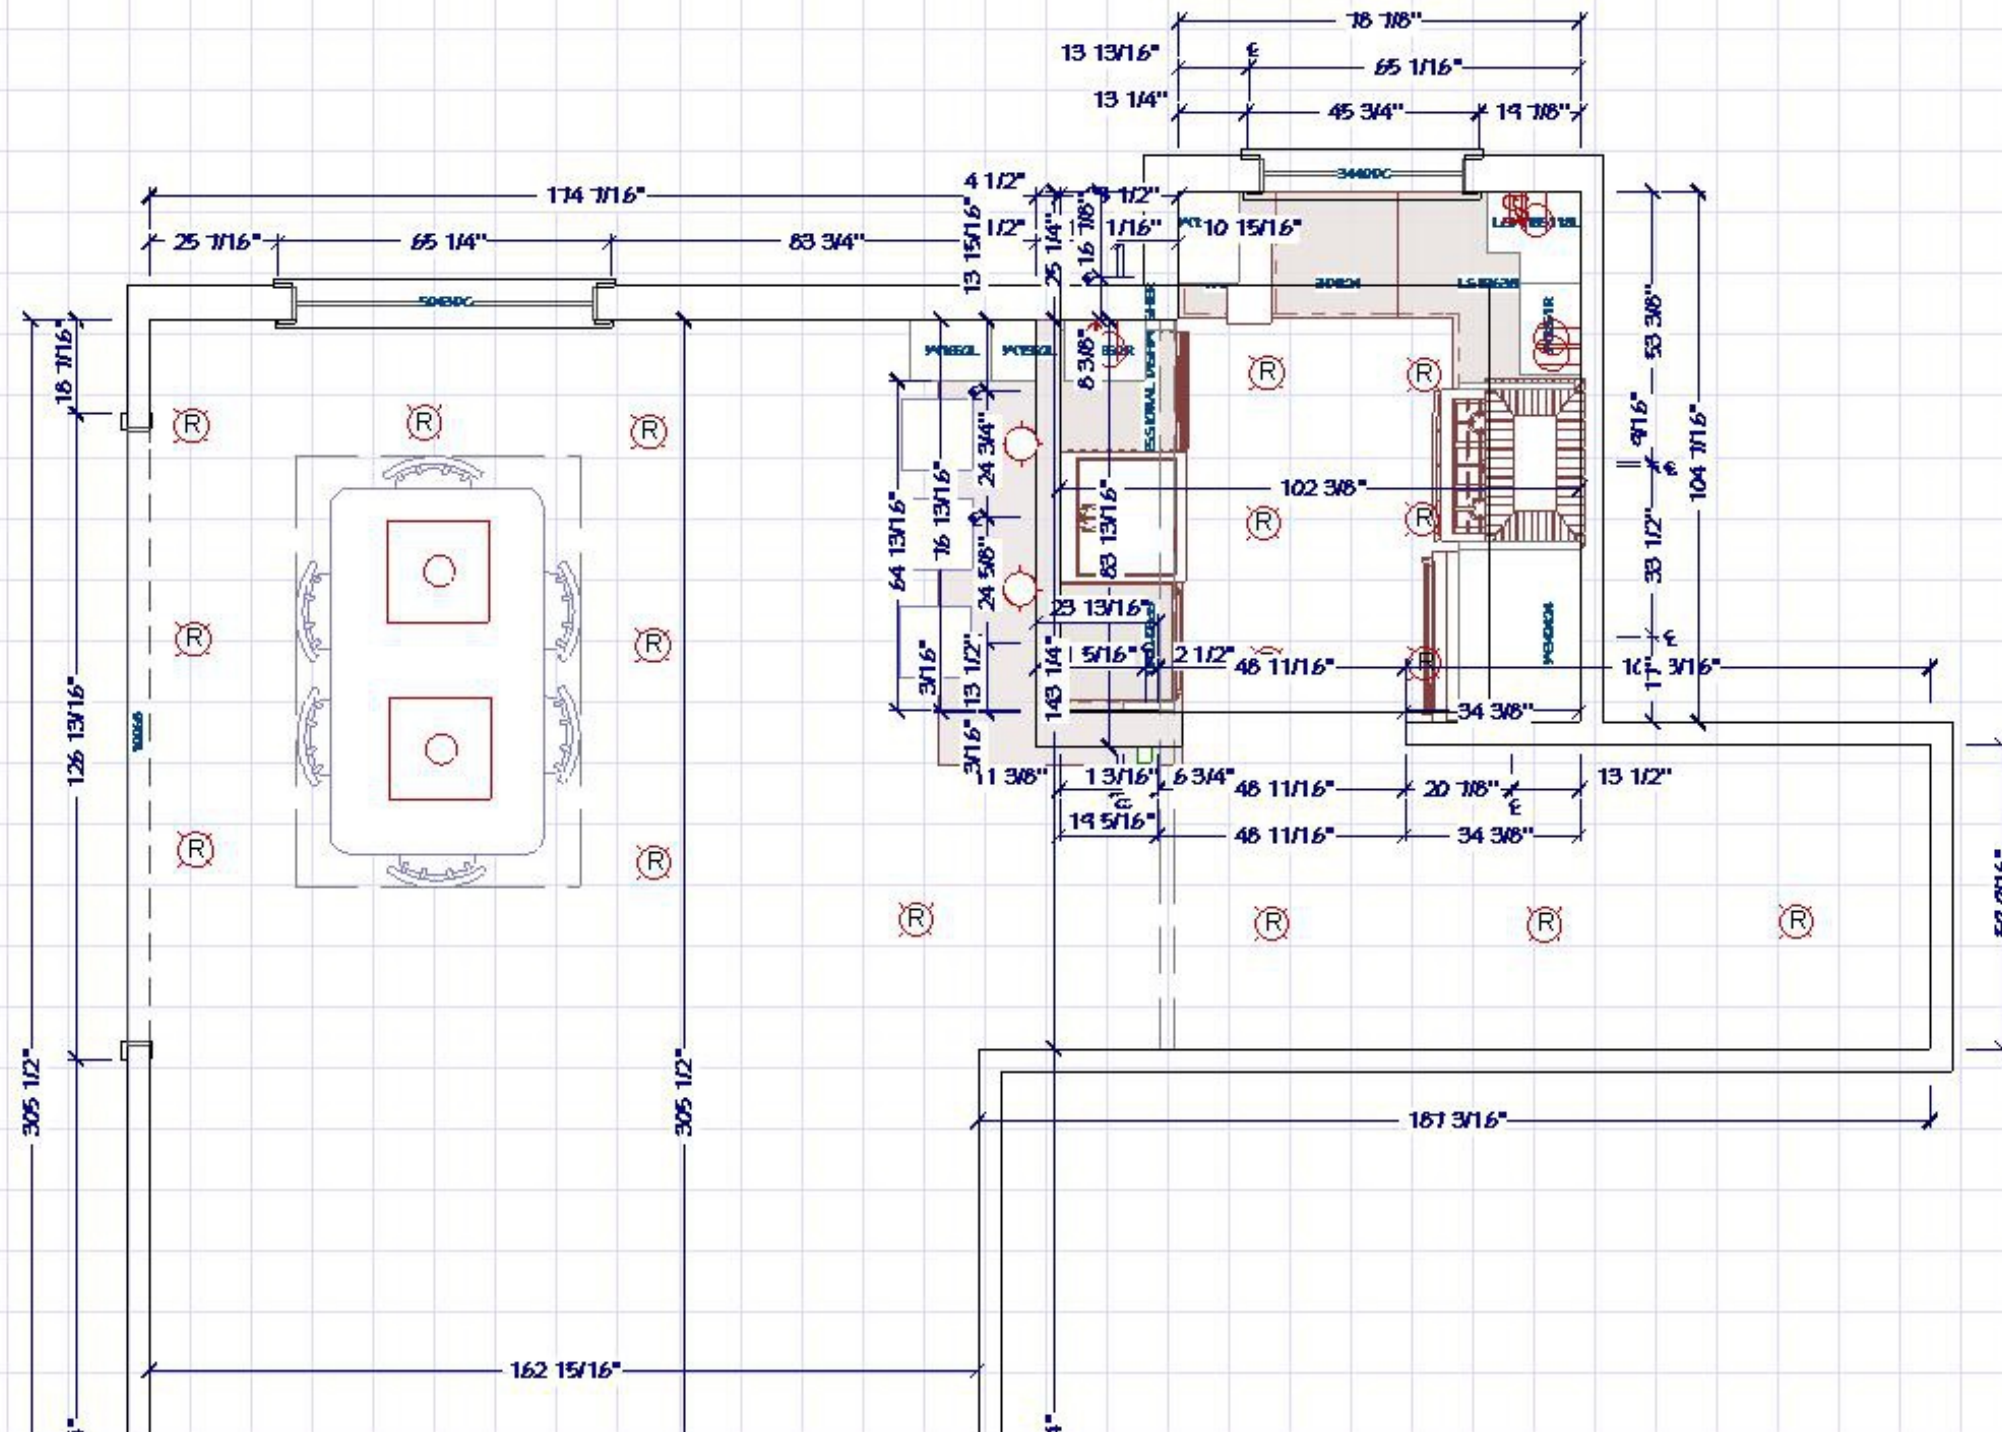

CENTURY COLLEGE
3300 CENTURY AVE N
WBL, MN 55110

DESIGNED FOR
ELIZABETH ROSARIO
BY
KATE APABLAZA

KBD 2020
RENOVATION PROJECT

Elizabeth's Kitchen
AFTER
FLOOR PLAN

	DATE	BY
DWN	12/5/21	
REV		

Student Version

SCALE SEE VIEW
Applicable on Arch B Paper

1/4" Instruction Document

DATE

SHEET # 8