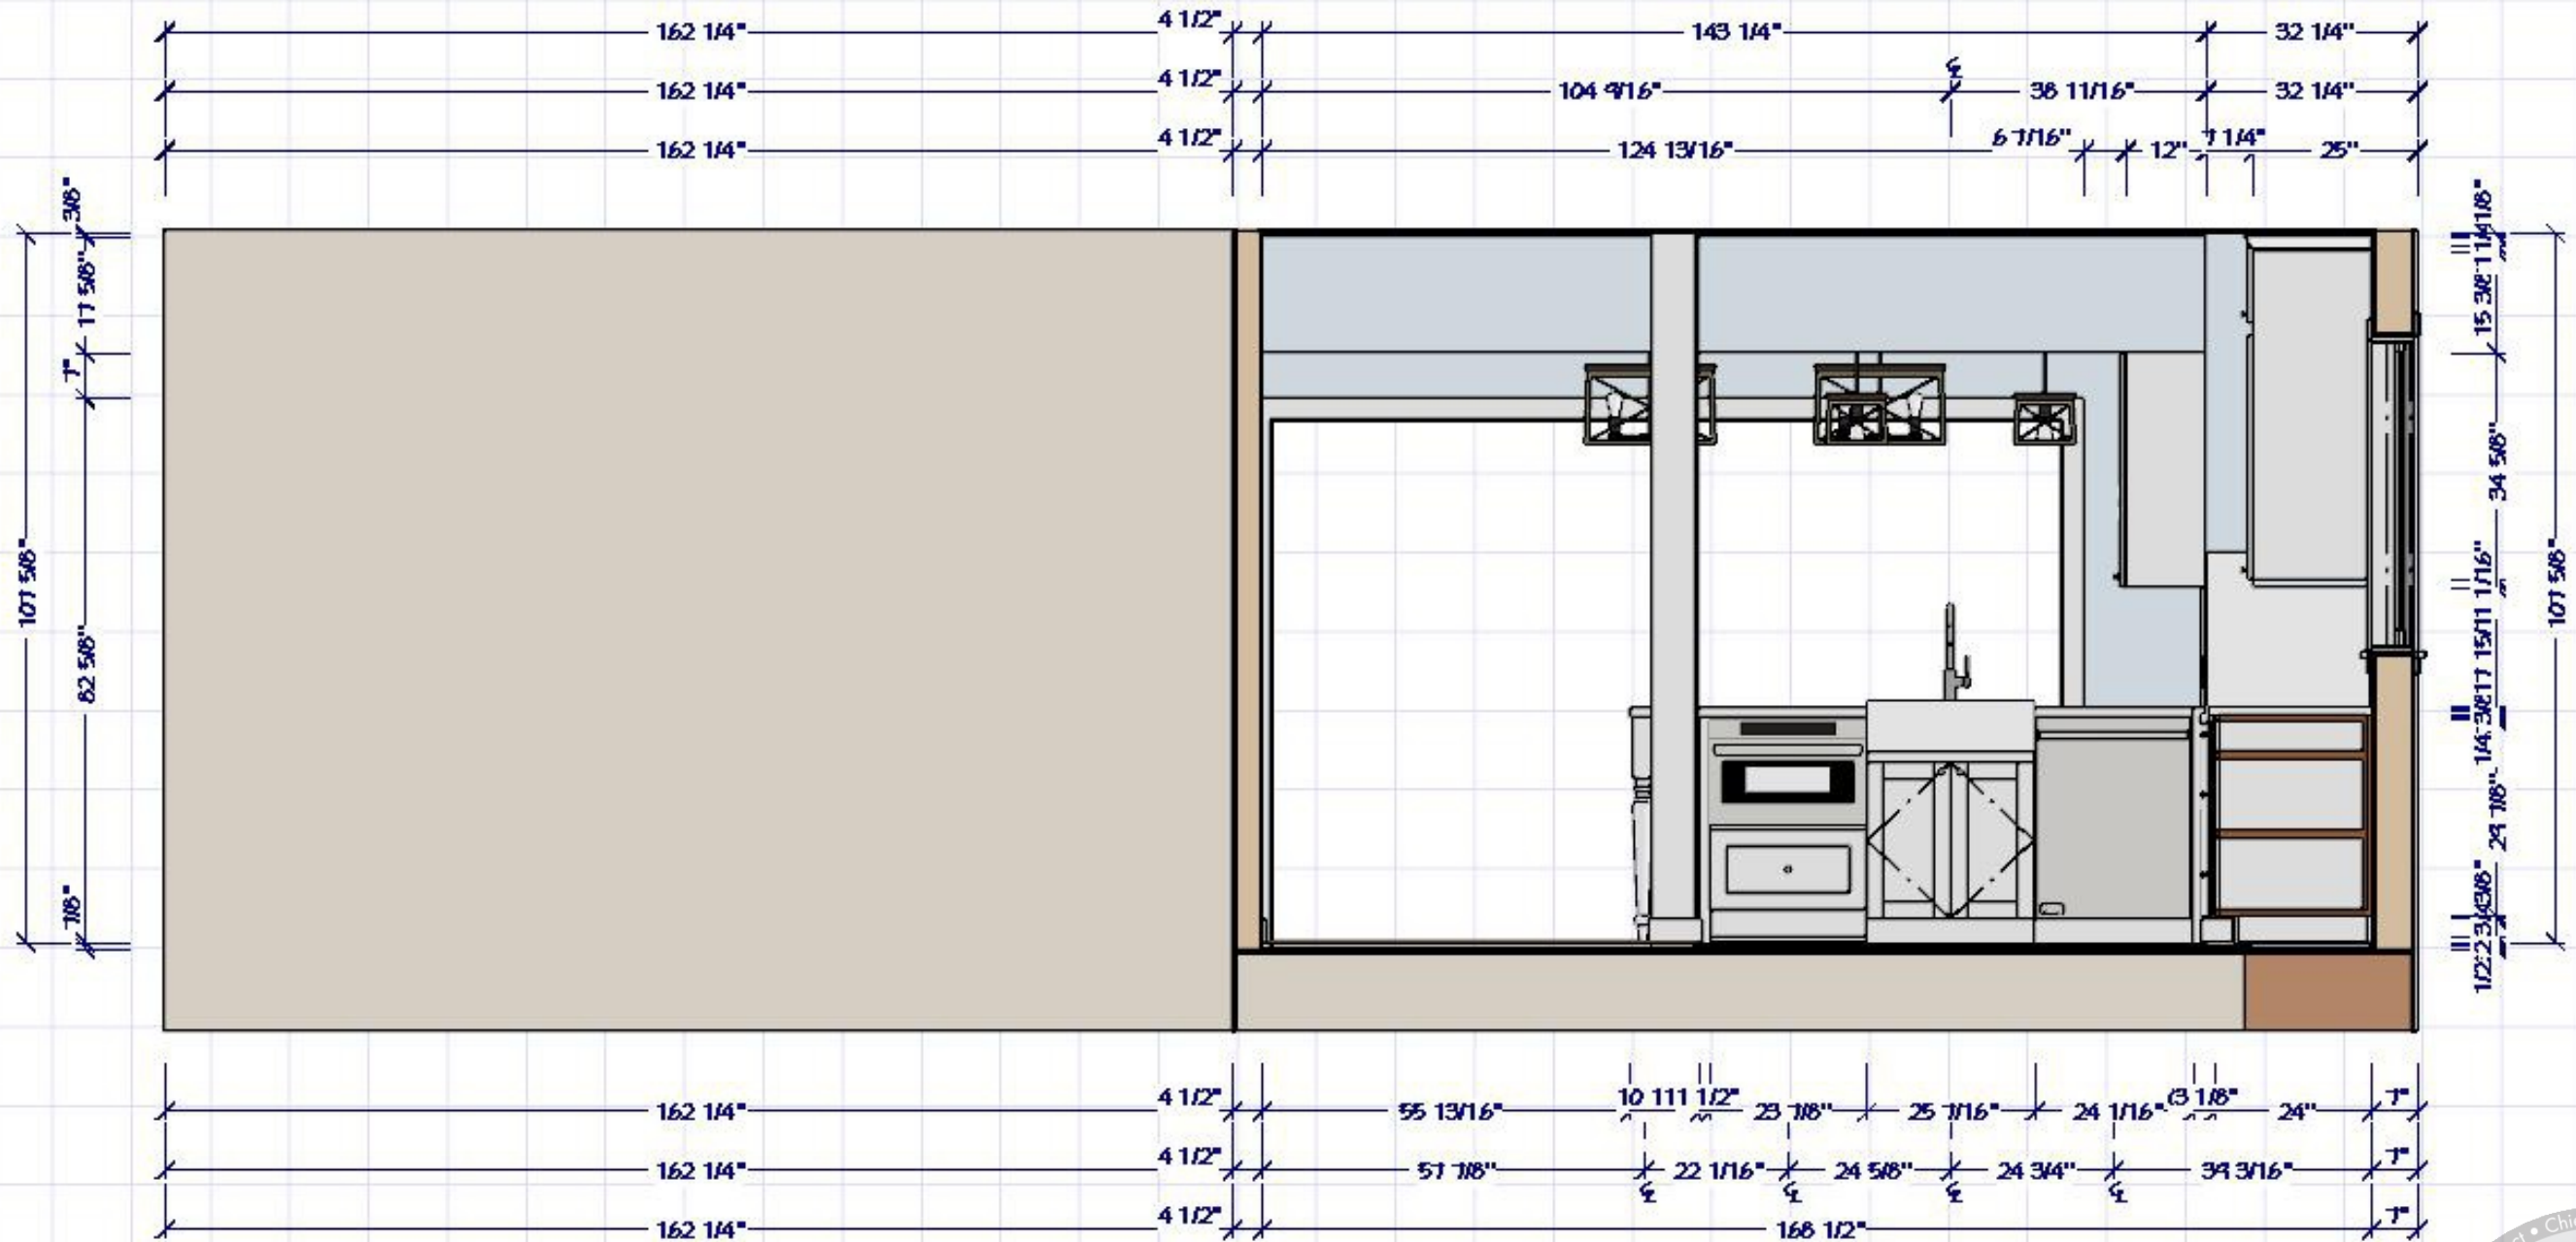

KBD 2020
RENOVATION PROJECT

Elizabeth's Kitchen
AFTER
ELEVATION

	DATE	BY
DWN	12/5/21	
REV		

Student Version

SCALE SEE VIEW
Applicable on Arch B Paper

1/4" Instruction Documents

DATE

SHEET #
10