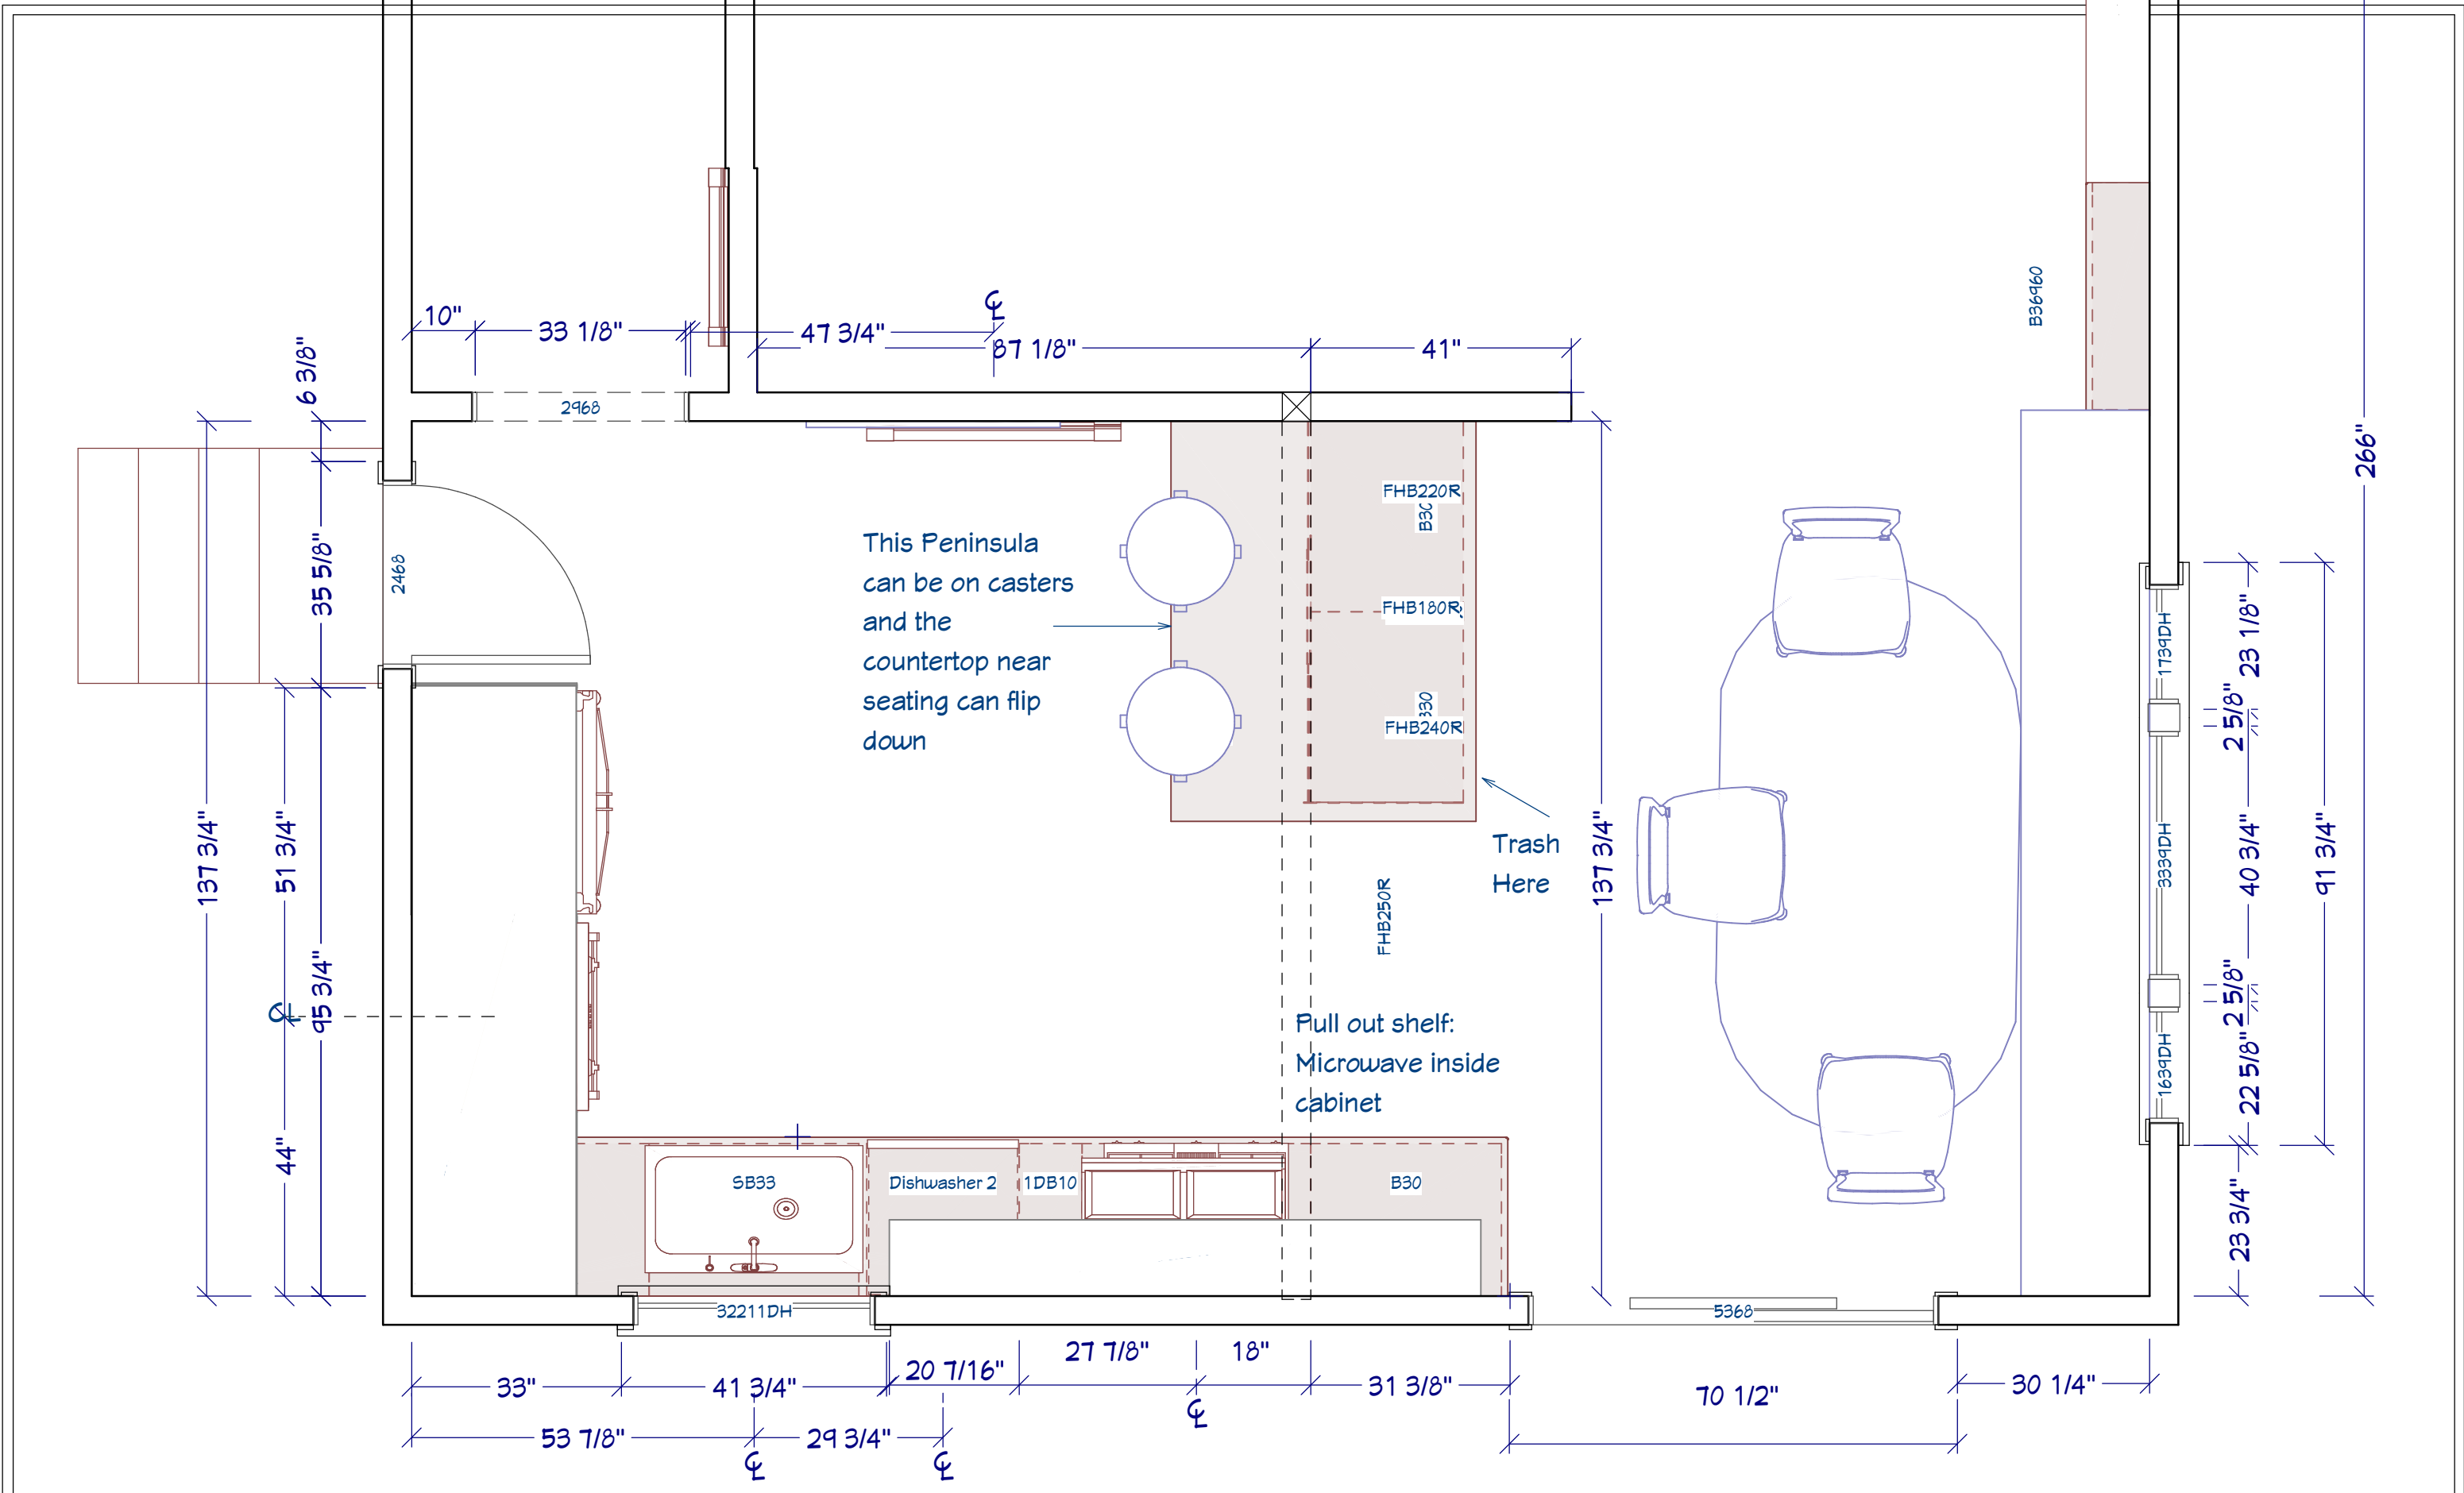

PHASE 1 DESIGN:

OPTION 1B

DESIGNER:

KA

SCALE:

DATE:

2/22/2022

4

DRAWINGS PROVIDED BY:
GREAT SPACES, INC.
 245 ARLINGTON STREET
 ACTON, MA 01720

PERSPECTIVE VIEWS ARE FOR OVERALL DESIGN RENDITION;
 COLORS, TILE PATTERN, FIXTURES, ACCESSORIES, ETC. MAY NOT
 BE DEPICTED AS ACTUAL ITEMS PURCHASED