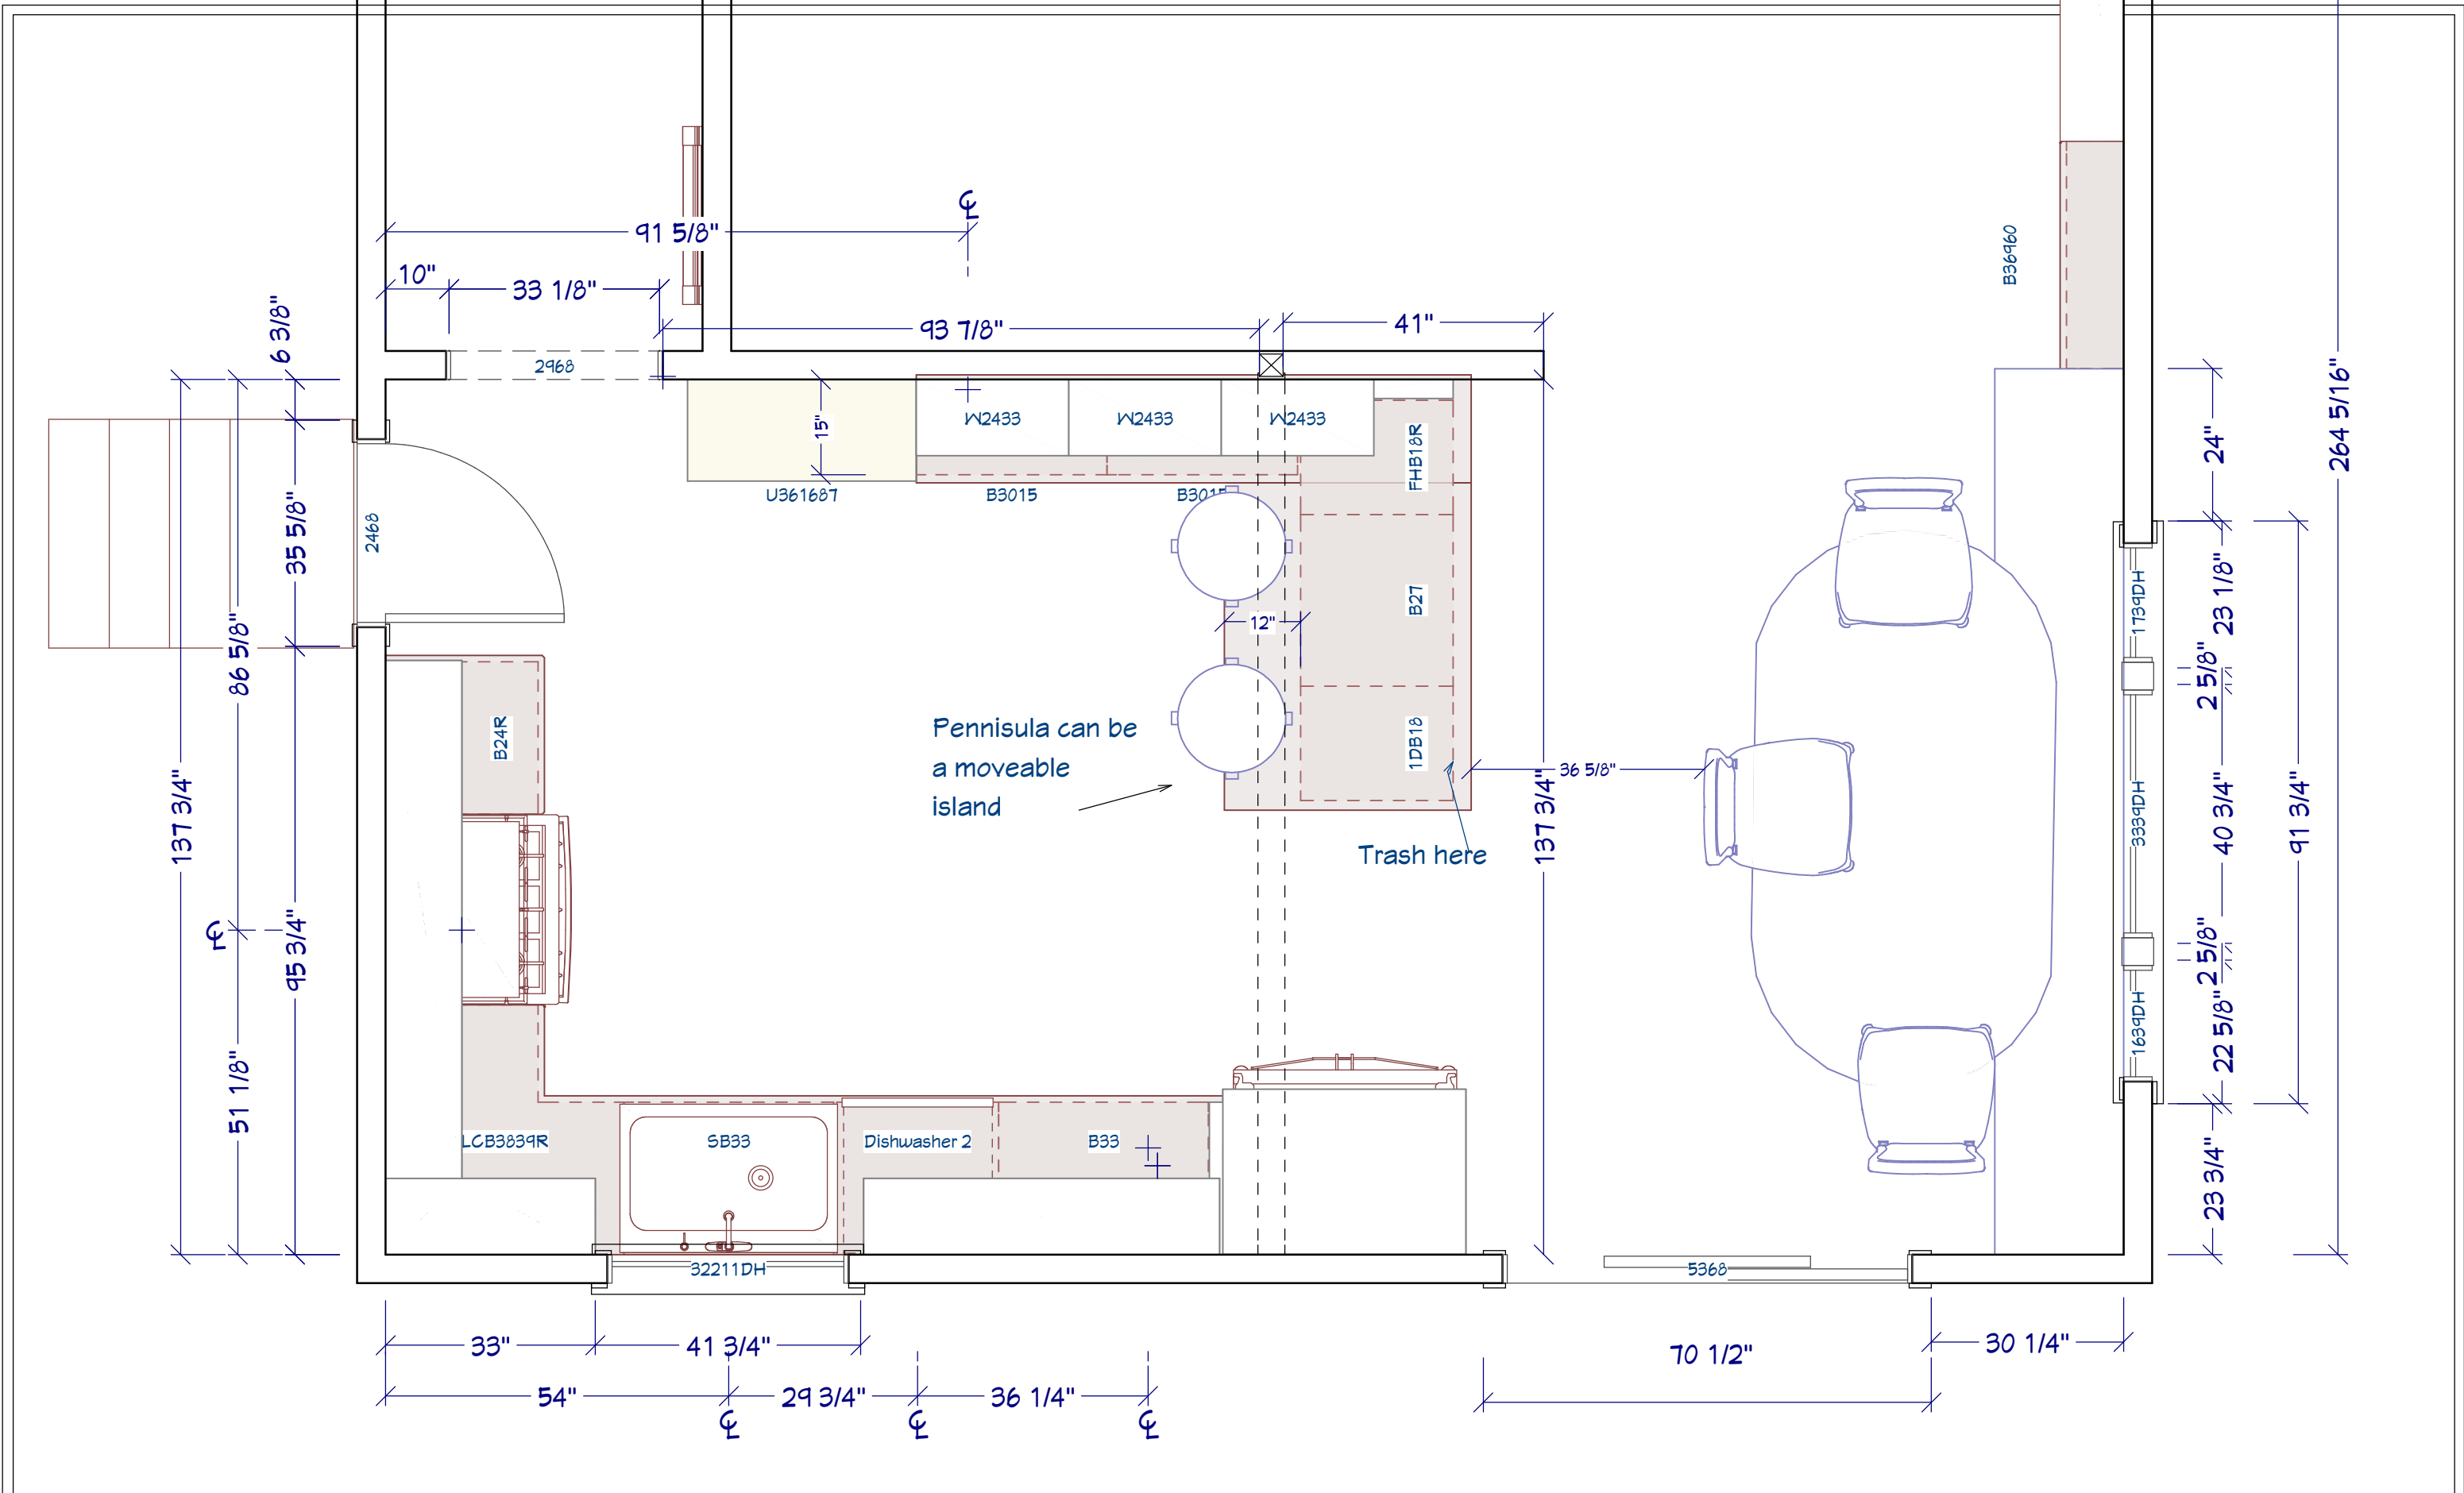

PHASE 1 DESIGN:

OPTION 1A

DESIGNER:
KA

SCALE:

DATE:
 2/22/2022

DRAWINGS PROVIDED BY:
GREAT SPACES, INC.
 245 ARLINGTON STREET
 ACTON, MA 01720

PERSPECTIVE VIEWS ARE FOR OVERALL DESIGN RENDITION;
 COLORS, TILE PATTERN, FIXTURES, ACCESSORIES, ETC. MAY NOT
 BE DEPICTED AS ACTUAL ITEMS PURCHASED