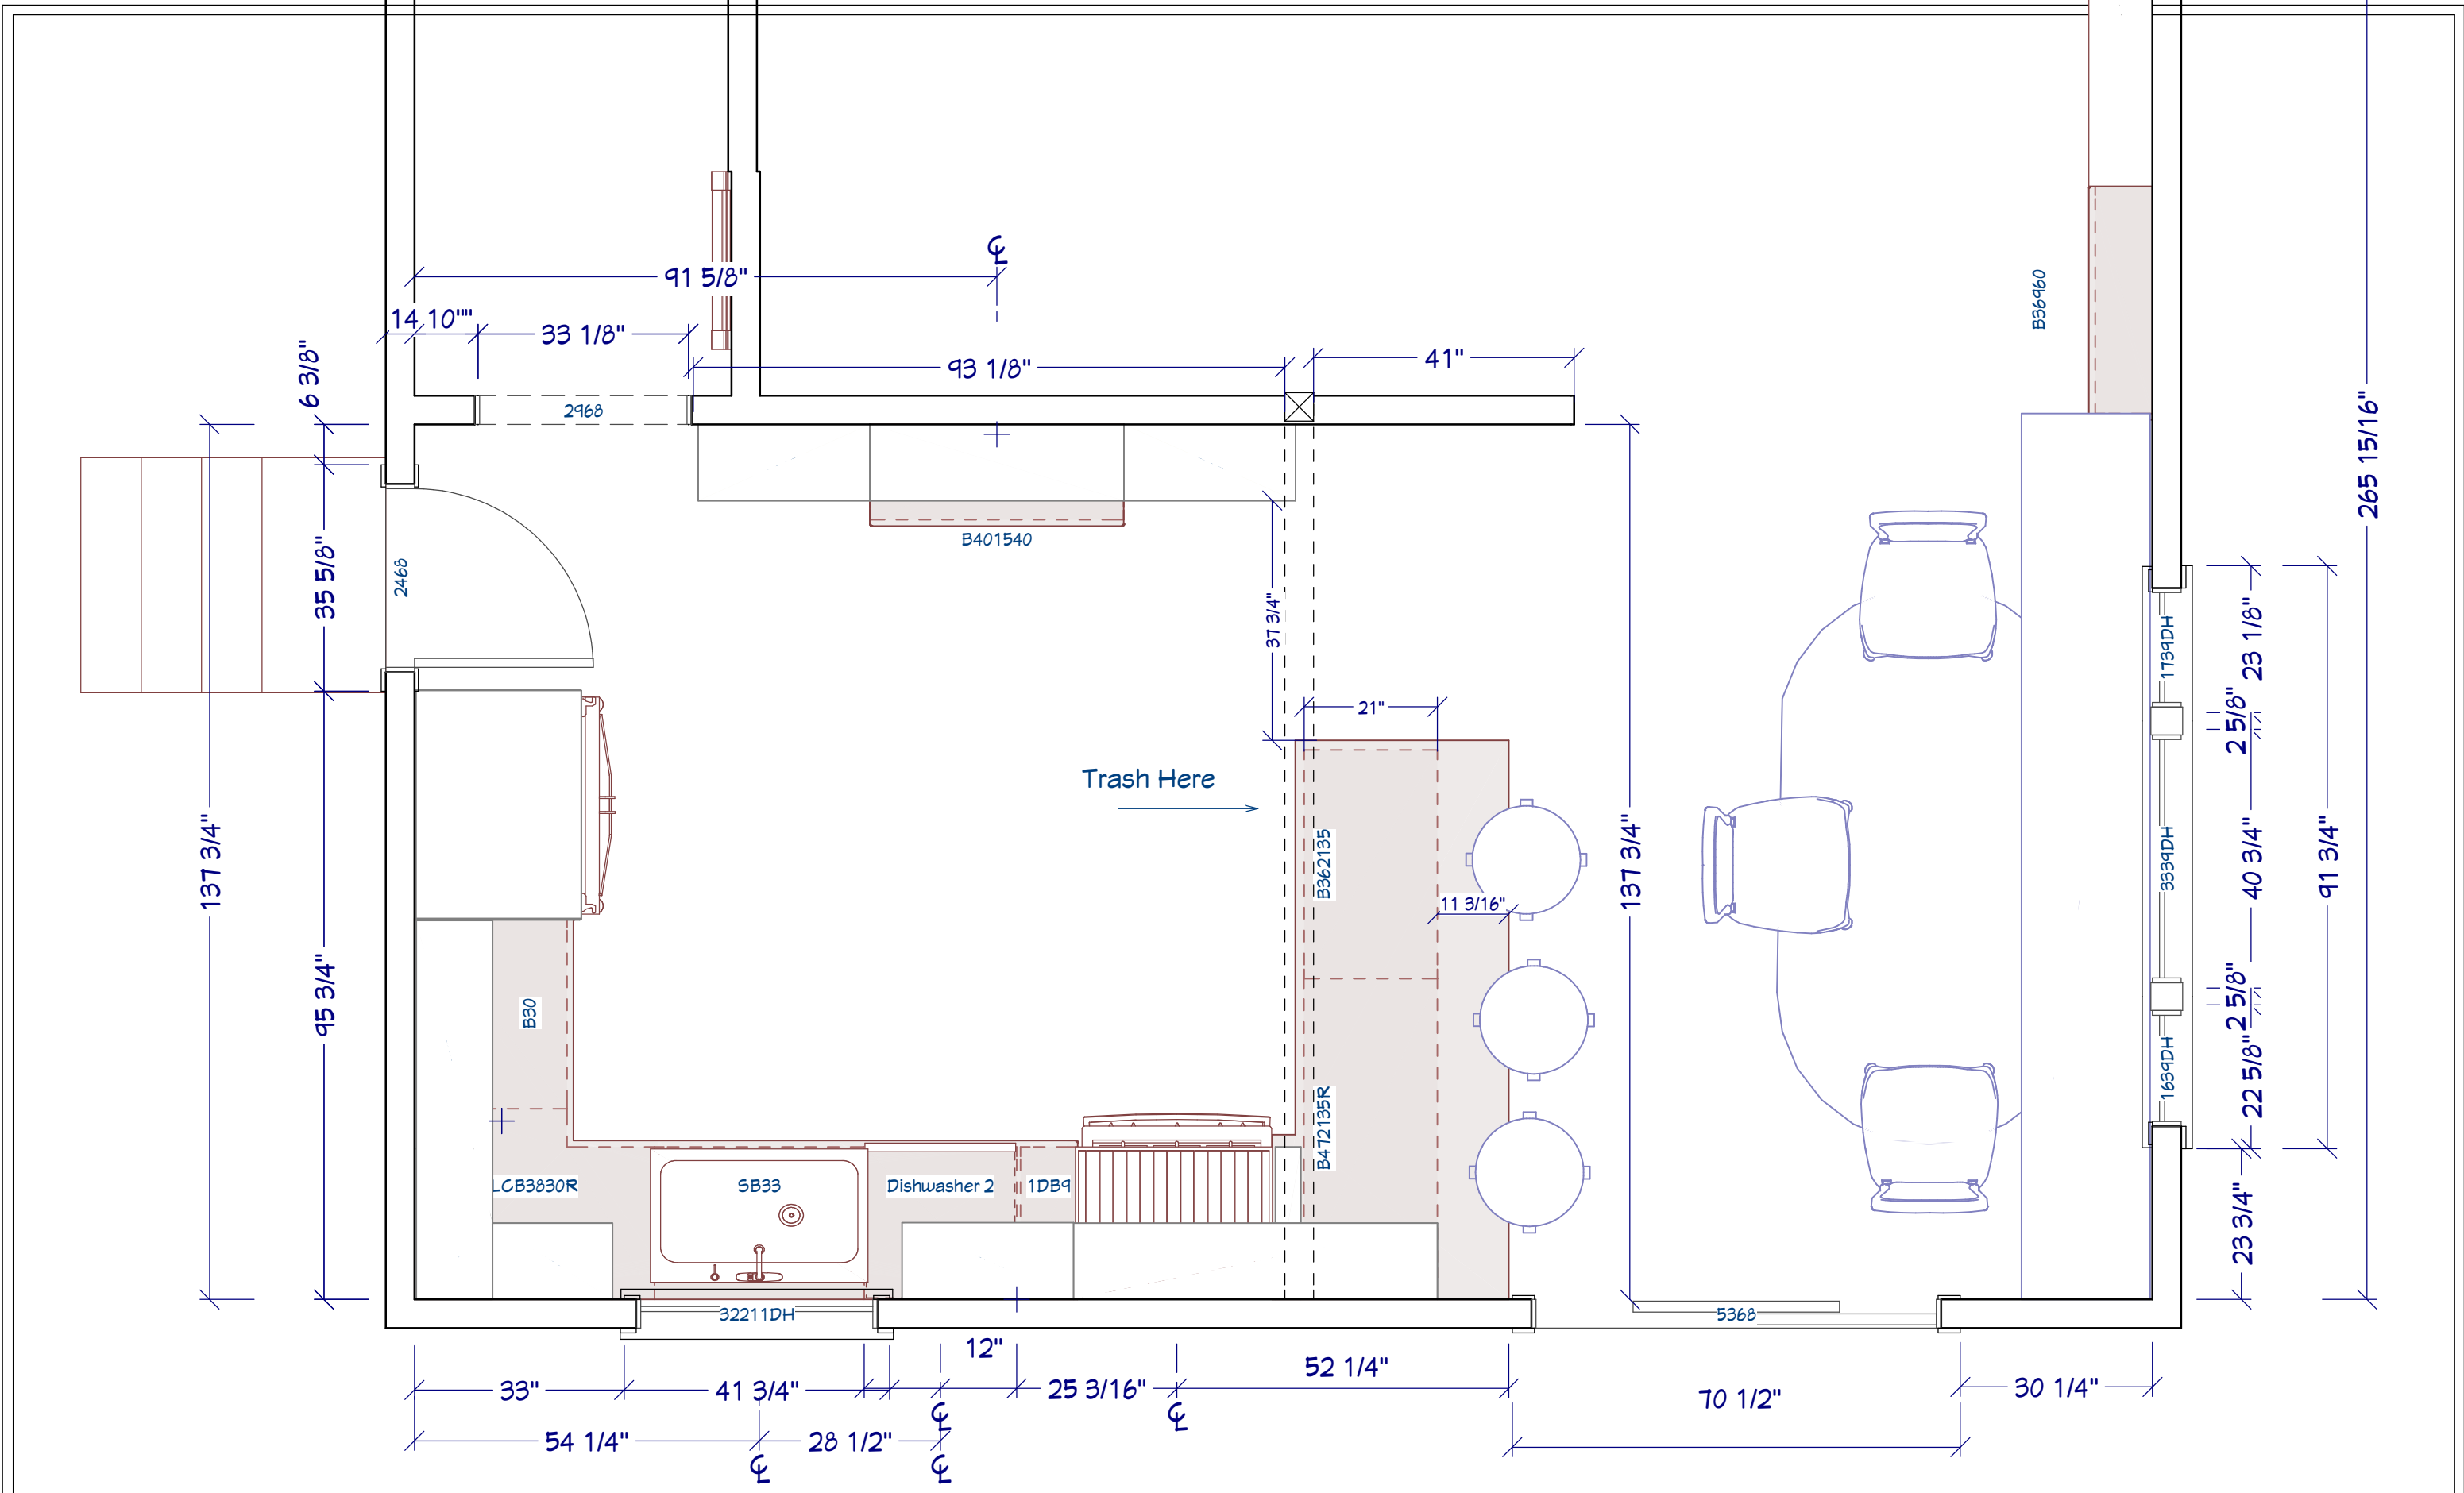

PHASE 1 DESIGN:

OPTION 2A

DESIGNER:

KA

SCALE:

DATE:

2/22/2022

DRAWINGS PROVIDED BY:
GREAT SPACES, INC.
 245 ARLINGTON STREET
 ACTON, MA 01720

PERSPECTIVE VIEWS ARE FOR OVERALL DESIGN RENDITION;
 COLORS, TILE PATTERN, FIXTURES, ACCESSORIES, ETC. MAY NOT
 BE DEPICTED AS ACTUAL ITEMS PURCHASED

PROJECT DESCRIPTION:
WATLINGTON RESIDENCE
 4 Pinewood Rd
 Action, MA

PHASE 1 DESIGN:
OPTION 2B

| DESIGNER: | SCALE: | DATE: |
|-----------|--------|-----------|
| KA | | 2/22/2022 |

DRAWINGS PROVIDED BY:
GREAT SPACES, INC.
 245 ARLINGTON STREET
 ACTON, MA 01720

PERSPECTIVE VIEWS ARE FOR OVERALL DESIGN RENDITION;
 COLORS, TILE PATTERN, FIXTURES, ACCESSORIES, ETC. MAY NOT
 BE DEPICTED AS ACTUAL ITEMS PURCHASED