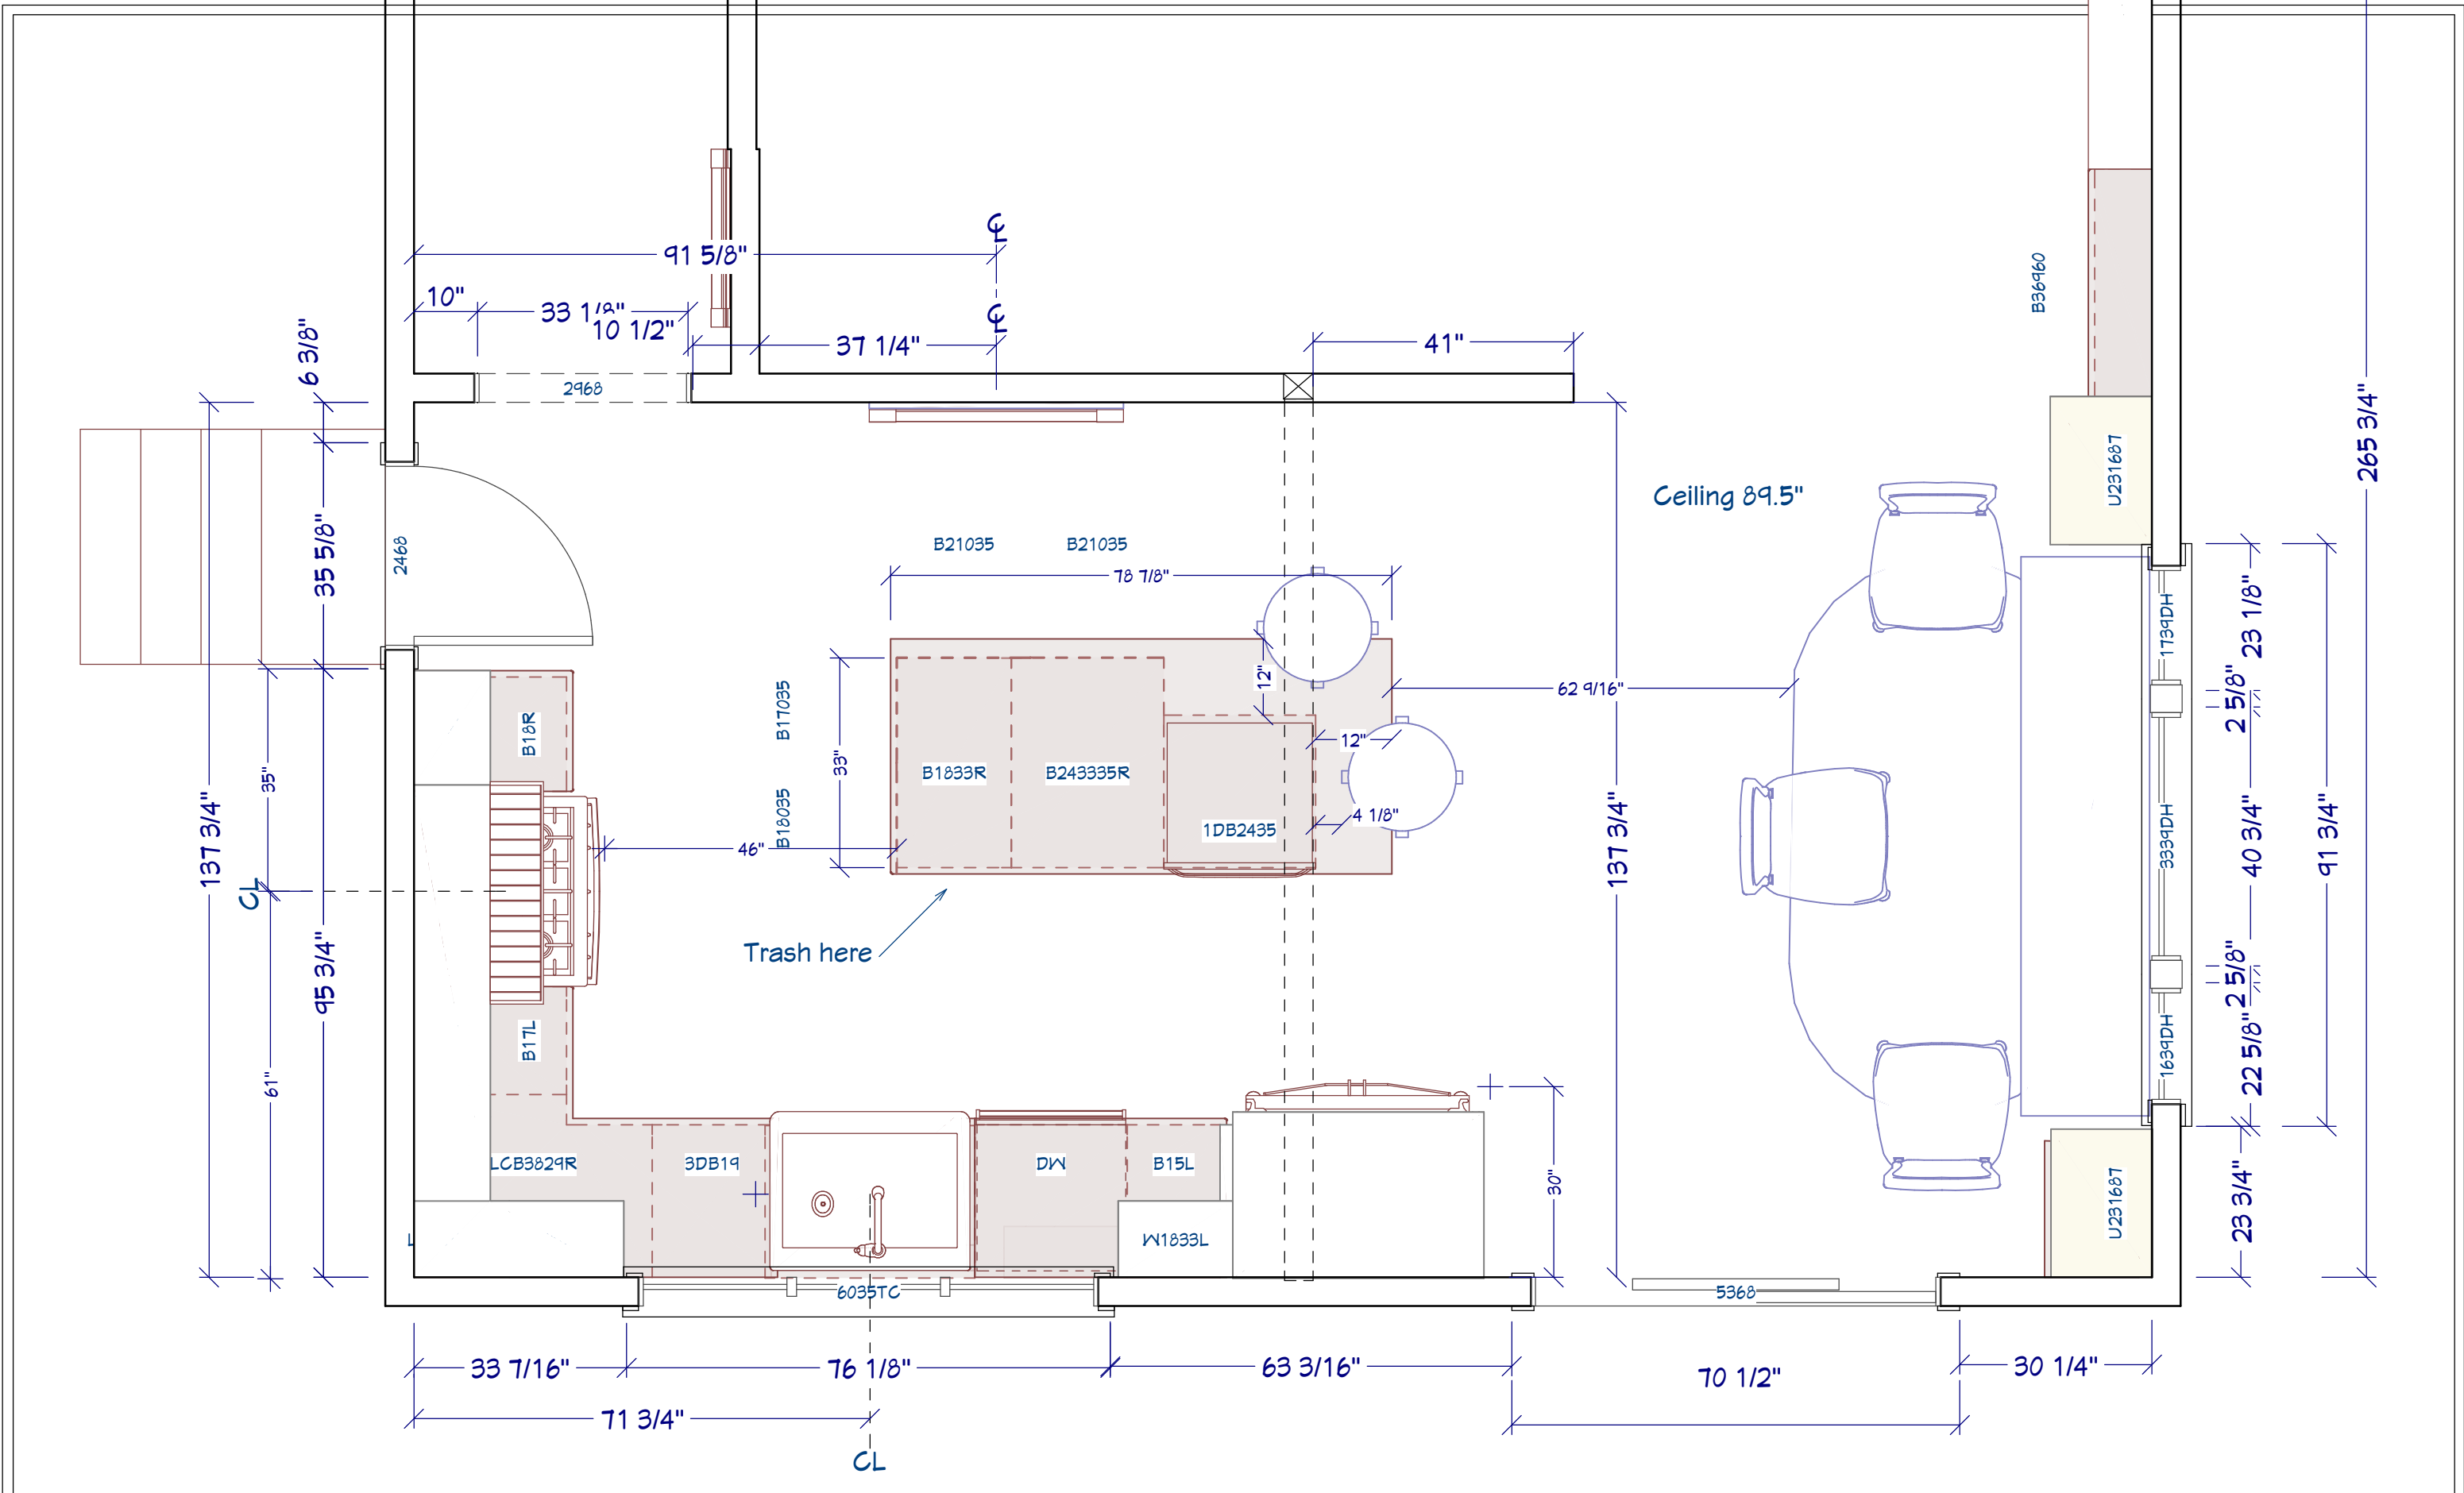

DRAWINGS PROVIDED BY:
GREAT SPACES, INC.
245 ARLINGTON STREET
ACTON, MA 01720

PERSPECTIVE VIEWS ARE FOR OVERALL DESIGN RENDITION;
COLORS, TILE PATTERN, FIXTURES, ACCESSORIES, ETC. MAY NOT
BE DEPICTED AS ACTUAL ITEMS PURCHASED

PROJECT DESCRIPTION:
WATLINGTON RESIDENCE
4 Pinewood Rd
Action, MA

PHASE 1 DESIGN:
OPTION 3B

DESIGNER:	SCALE:	DATE:
KA		2/22/2022