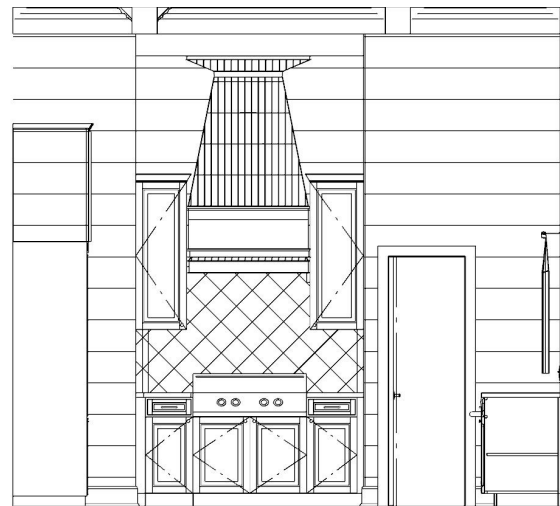

KITCHEN DESIGN

Design Assignment
 Create a Kitchen and Dining Room
 in a given floorplan.
 Look online for inspiration.

CENTURY COLLEGE
 3300 CENTURY AVE N
 WBL, MN 55110

DESIGNED FOR
 KATE APABLAZA
 BY
 NAME HERE

KBD 2020
 BASIC CAD

ELEVATION
 S

	DATE	BY
DWN		
REV		

SCALE SEE VIEW
Applicable on Arch B Paper
 DATE

SHEET #
 2

KITCHEN DESIGN

Design Assignment
 Create a Kitchen and Dining Room
 in a given floorplan.
 Look online for inspiration.

CENTURY COLLEGE
 3300 CENTURY AVE N
 WBL, MN 55110

DESIGNED FOR
 KATE APABLAZA
 BY
 NAME HERE

KBD 2020
 BASIC CAD

MULTI-
 VIEW
 DRAWINGS

	DATE	BY
DWN		
REV		

SCALE SEE VIEW
Applicable on Arch B Paper
 DATE