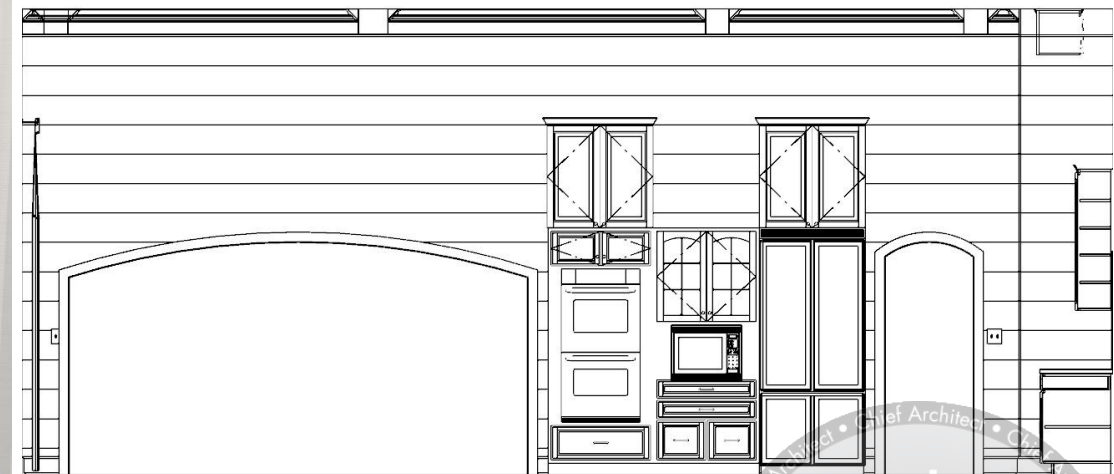

KBD 2020
 BASIC CAD

ELEVATION
 S

	DATE	BY
DWN		
REV		

SCALE SEE VIEW
Applicable on Arch B Paper
 DATE

SHEET #
 2

KITCHEN DESIGN

Design Assignment
 Create a Kitchen and Dining Room
 in a given floorplan.
 Look online for inspiration.

CENTURY COLLEGE
 3300 CENTURY AVE N
 WBL, MN 55110

DESIGNED FOR
 KATE APABLAZA
 BY
 NAME HERE

KBD 2020
 BASIC CAD

MULTI-
 VIEW
 DRAWINGS

	DATE	BY
DWN		
REV		

SCALE SEE VIEW
Applicable on Arch B Paper
 DATE