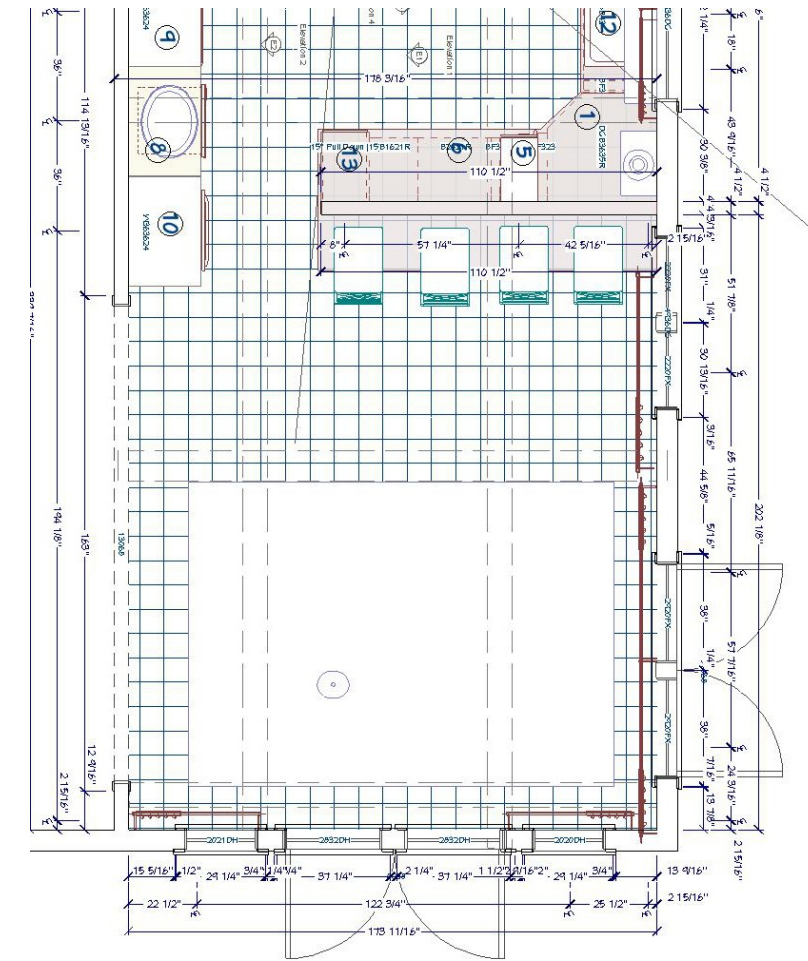

KITCHEN DESIGN

Design Assignment
 Create a Kitchen and Dining Room
 in a given floorplan.
 Look online for inspiration.

CENTURY COLLEGE
 3300 CENTURY AVE N
 WBL, MN 55110

DESIGNED FOR
 KATE APABLAZA
 BY
 NAME HERE

KBD 2020
 BASIC CAD

ELEVATION
 S

	DATE	BY
DWN		
REV		

SCALE SEE VIEW
Applicable on Arch B Paper
 DATE

SHEET #
 2

KITCHEN DESIGN

Design Assignment
 Create a Kitchen and Dining Room
 in a given floorplan.
 Look online for inspiration.

CENTURY COLLEGE
 3300 CENTURY AVE N
 WBL, MN 55110

DESIGNED FOR
 KATE APABLAZA
 BY
 NAME HERE

KBD 2020
 BASIC CAD

MULTI-
 VIEW
 DRAWINGS

	DATE	BY
DWN		
REV		

SCALE SEE VIEW
Applicable on Arch B Paper
 DATE