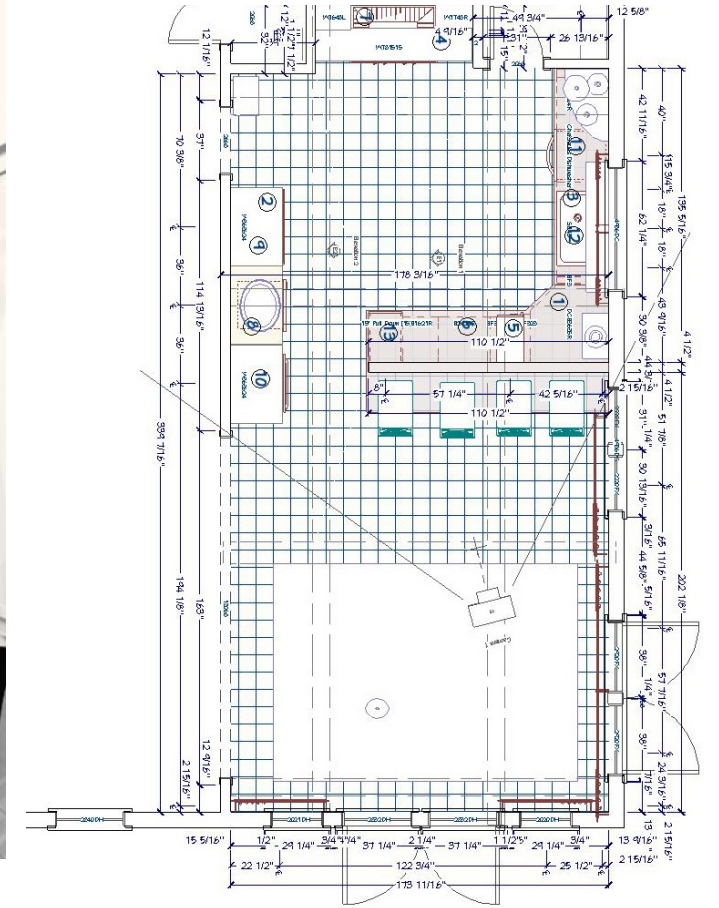

KITCHEN DESIGN

Design Assignment
 Create a Kitchen and Dining Room
 in a given floorplan.
 Look online for inspiration.

CENTURY COLLEGE
 3300 CENTURY AVE N
 WBL, MN 55110

DESIGNED FOR
 KATE APABLAZA
 BY
 NAME HERE

KBD 2020
 BASIC CAD

ELEVATION
 S

	DATE	BY
DWN		
REV		

SCALE SEE VIEW
Applicable on Arch B Paper
 DATE

SHEET #
 2

KITCHEN DESIGN

Design Assignment
 Create a Kitchen and Dining Room
 in a given floorplan.
 Look online for inspiration.

CENTURY COLLEGE
 3300 CENTURY AVE N
 WBL, MN 55110

DESIGNED FOR
 KATE APABLAZA
 BY
 NAME HERE

KBD 2020
 BASIC CAD

MULTI-
 VIEW
 DRAWINGS

	DATE	BY
DWN		
REV		

SCALE SEE VIEW
Applicable on Arch B Paper
 DATE