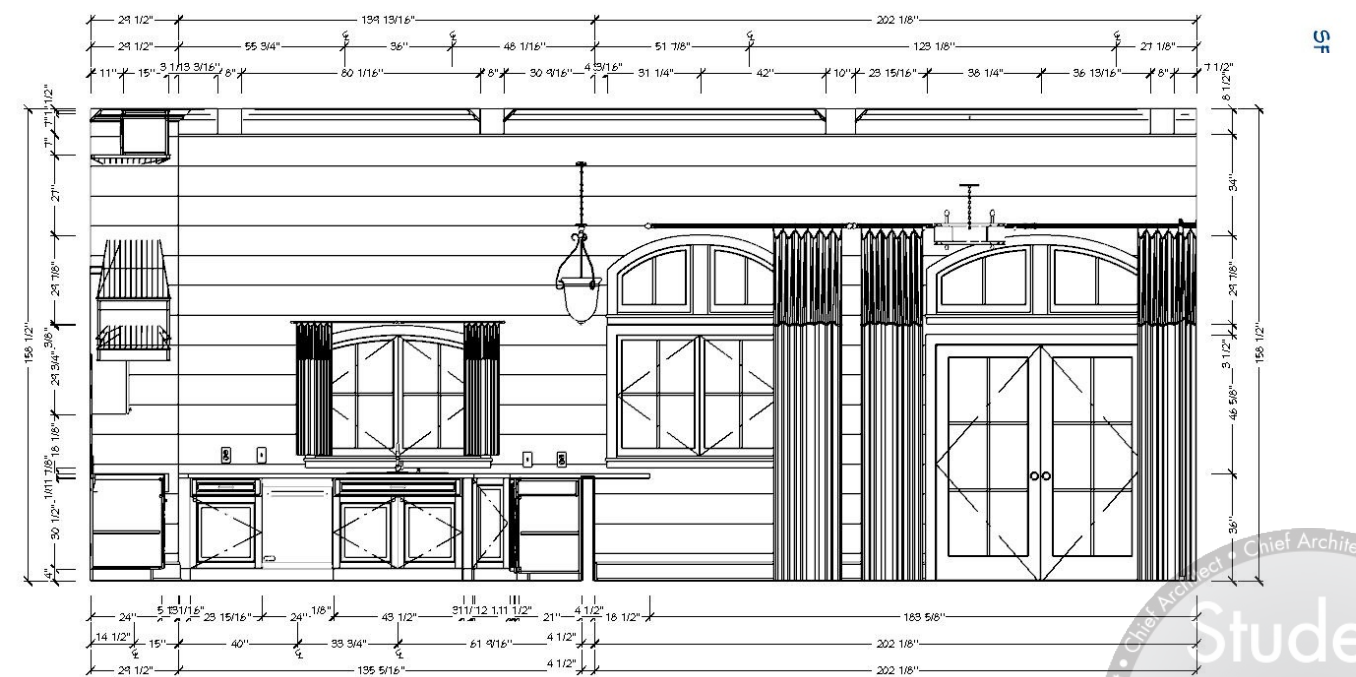

KITCHEN DESIGN

Design Assignment
 Create a Kitchen and Dining Room
 in a given floorplan.
 Look online for inspiration.

CENTURY COLLEGE
 3300 CENTURY AVE N
 WBL, MN 55110

DESIGNED FOR
 KATE APABLAZA
 BY
 NAME HERE

KBD 2020
 BASIC CAD

ELEVATION
 S

	DATE	BY
DWN		
REV		

SCALE SEE VIEW
Applicable on Arch B Paper
 DATE

SHEET #
 2

KITCHEN DESIGN

Design Assignment
 Create a Kitchen and Dining Room
 in a given floorplan.
 Look online for inspiration.